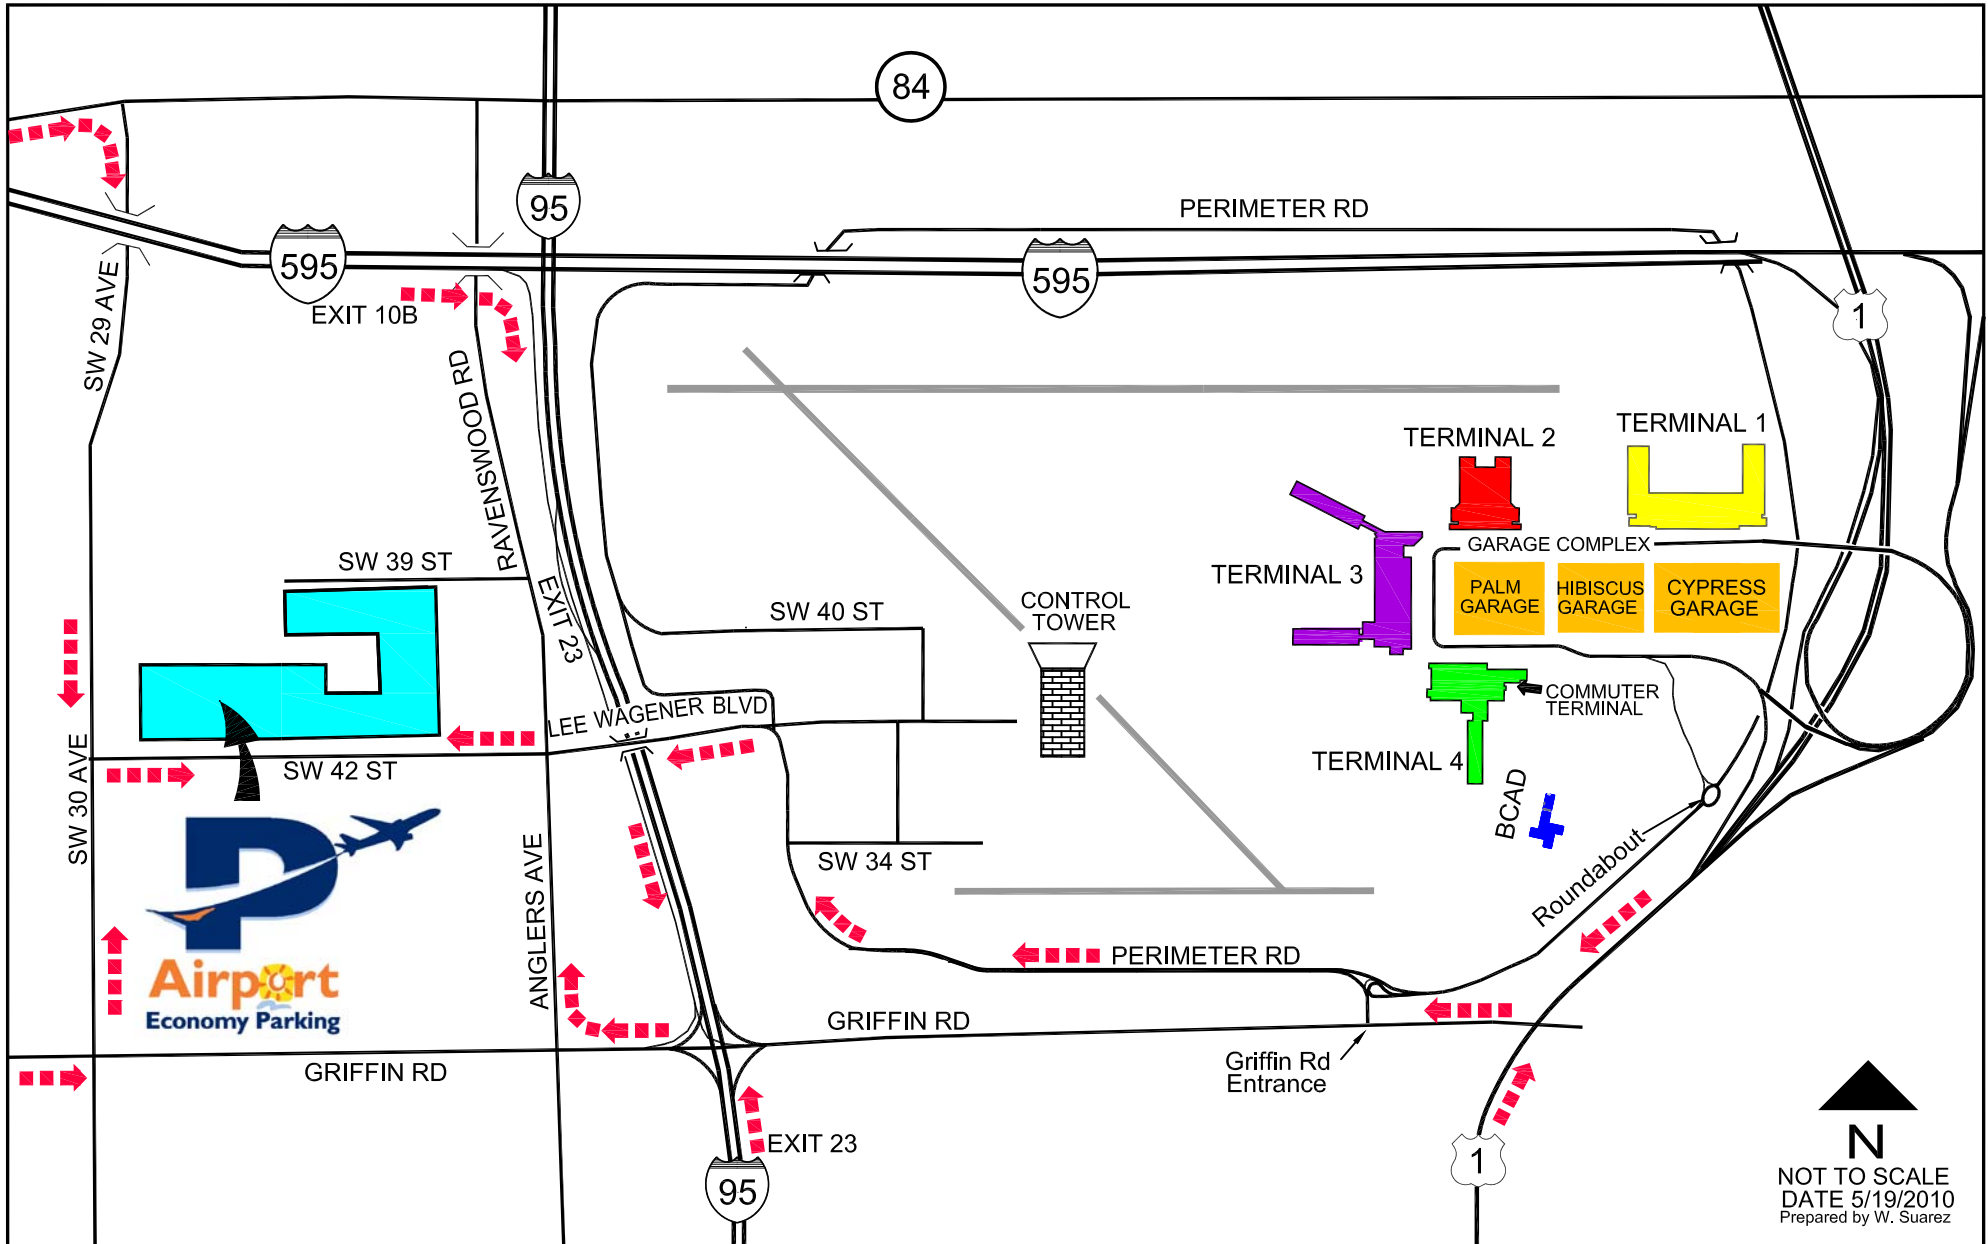

# Airport Economy Parking

## Fort Lauderdale-Hollywood International Airport

2755 SW 42nd Street, Ft. Lauderdale, FL 33312

**N**  
NOT TO SCALE  
DATE 5/19/2010  
Prepared by W. Suarez