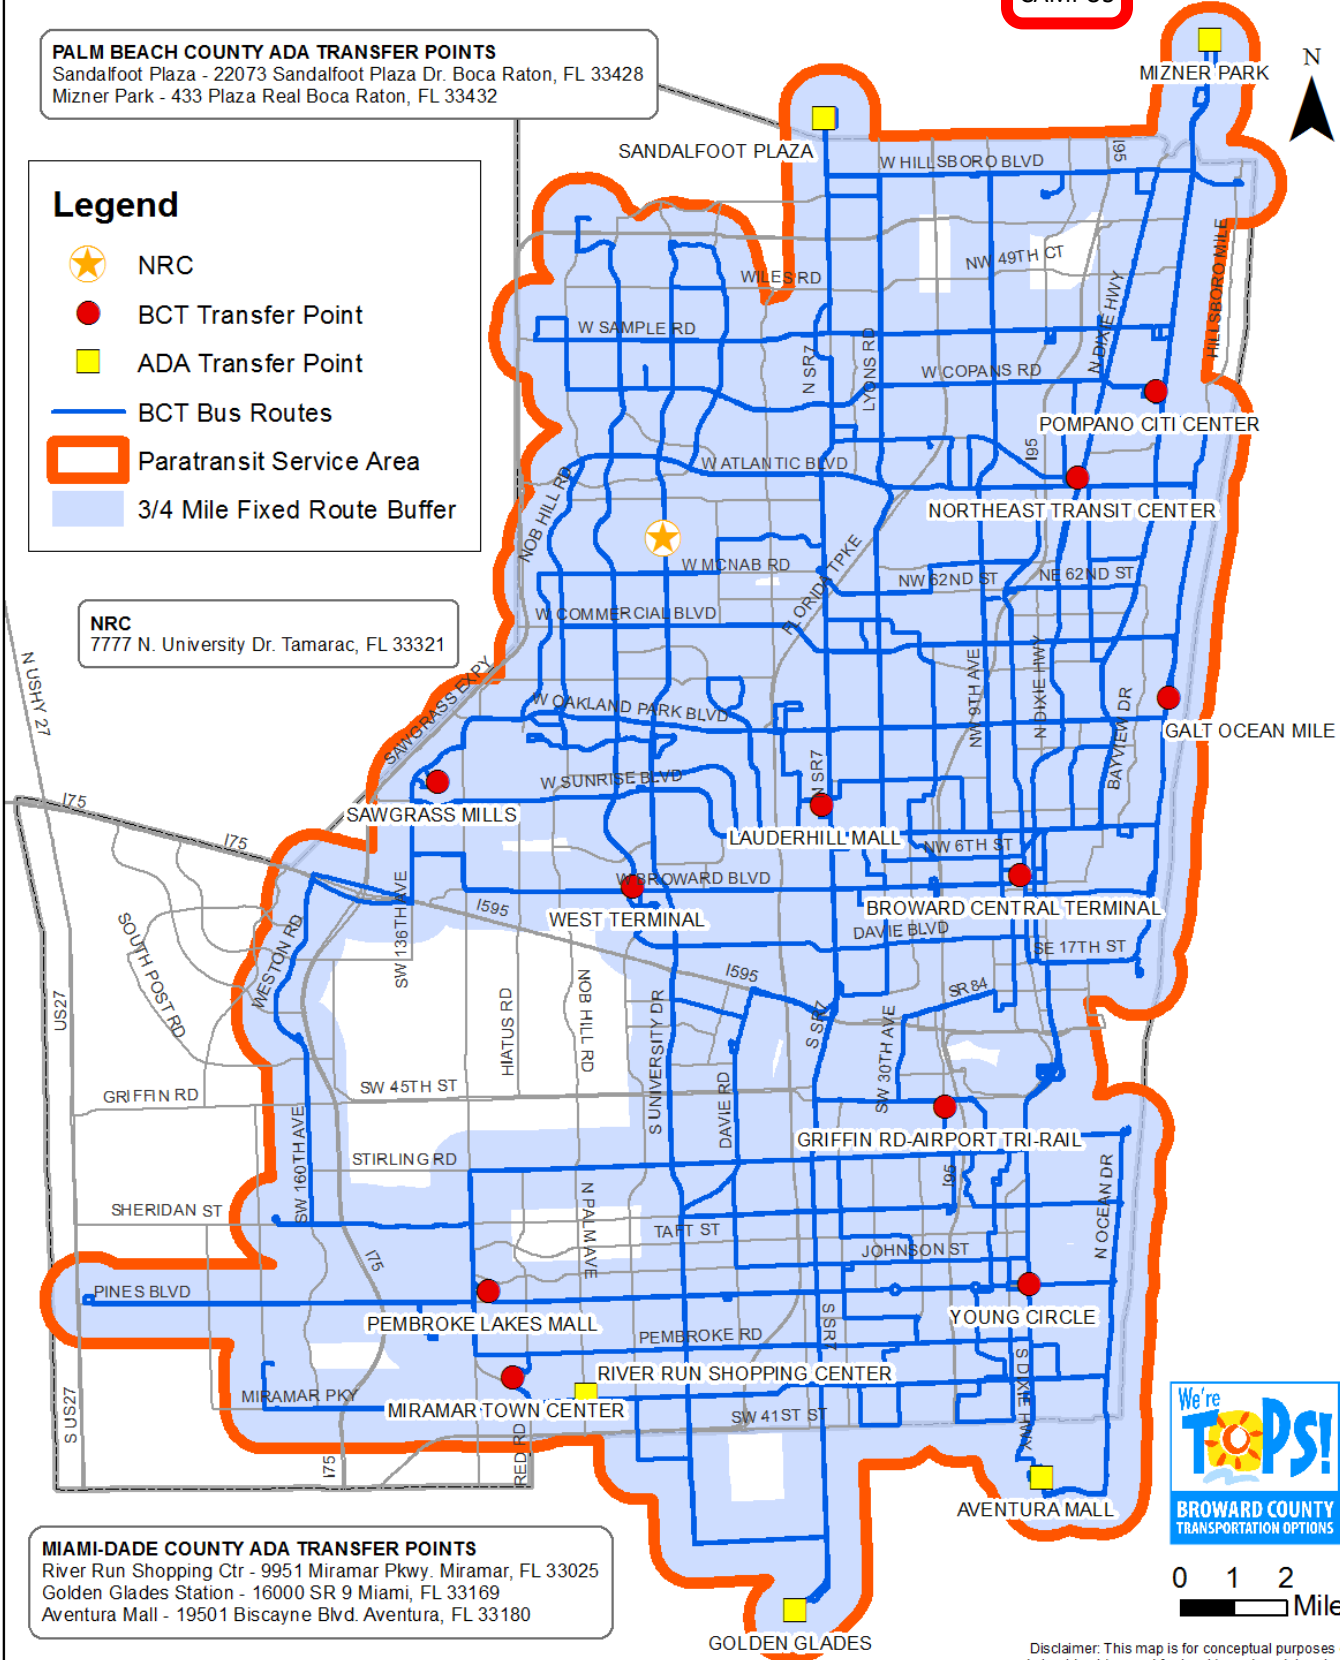

# Paratransit Service Area Map

**FAU  
CAMPUS**

**PALM BEACH COUNTY ADA TRANSFER POINTS**  
Sandalfot Plaza - 22073 Sandalfot Plaza Dr. Boca Raton, FL 33428  
Mizner Park - 433 Plaza Real Boca Raton, FL 33432

**Legend**

-  NRC
-  BCT Transfer Point
-  ADA Transfer Point
-  BCT Bus Routes
-  Paratransit Service Area
-  3/4 Mile Fixed Route Buffer

**NRC**  
7777 N. University Dr. Tamarac, FL 33321

**MIAMI-DADE COUNTY ADA TRANSFER POINTS**  
River Run Shopping Ctr - 9951 Miramar Pkwy. Miramar, FL 33025  
Golden Glades Station - 16000 SR 9 Miami, FL 33169  
Aventura Mall - 19501 Biscayne Blvd. Aventura, FL 33180

Disclaimer: This map is for conceptual purposes only and should not be used for legal boundary determination.  
Created By: BCT Service and Capital Planning, March 2015