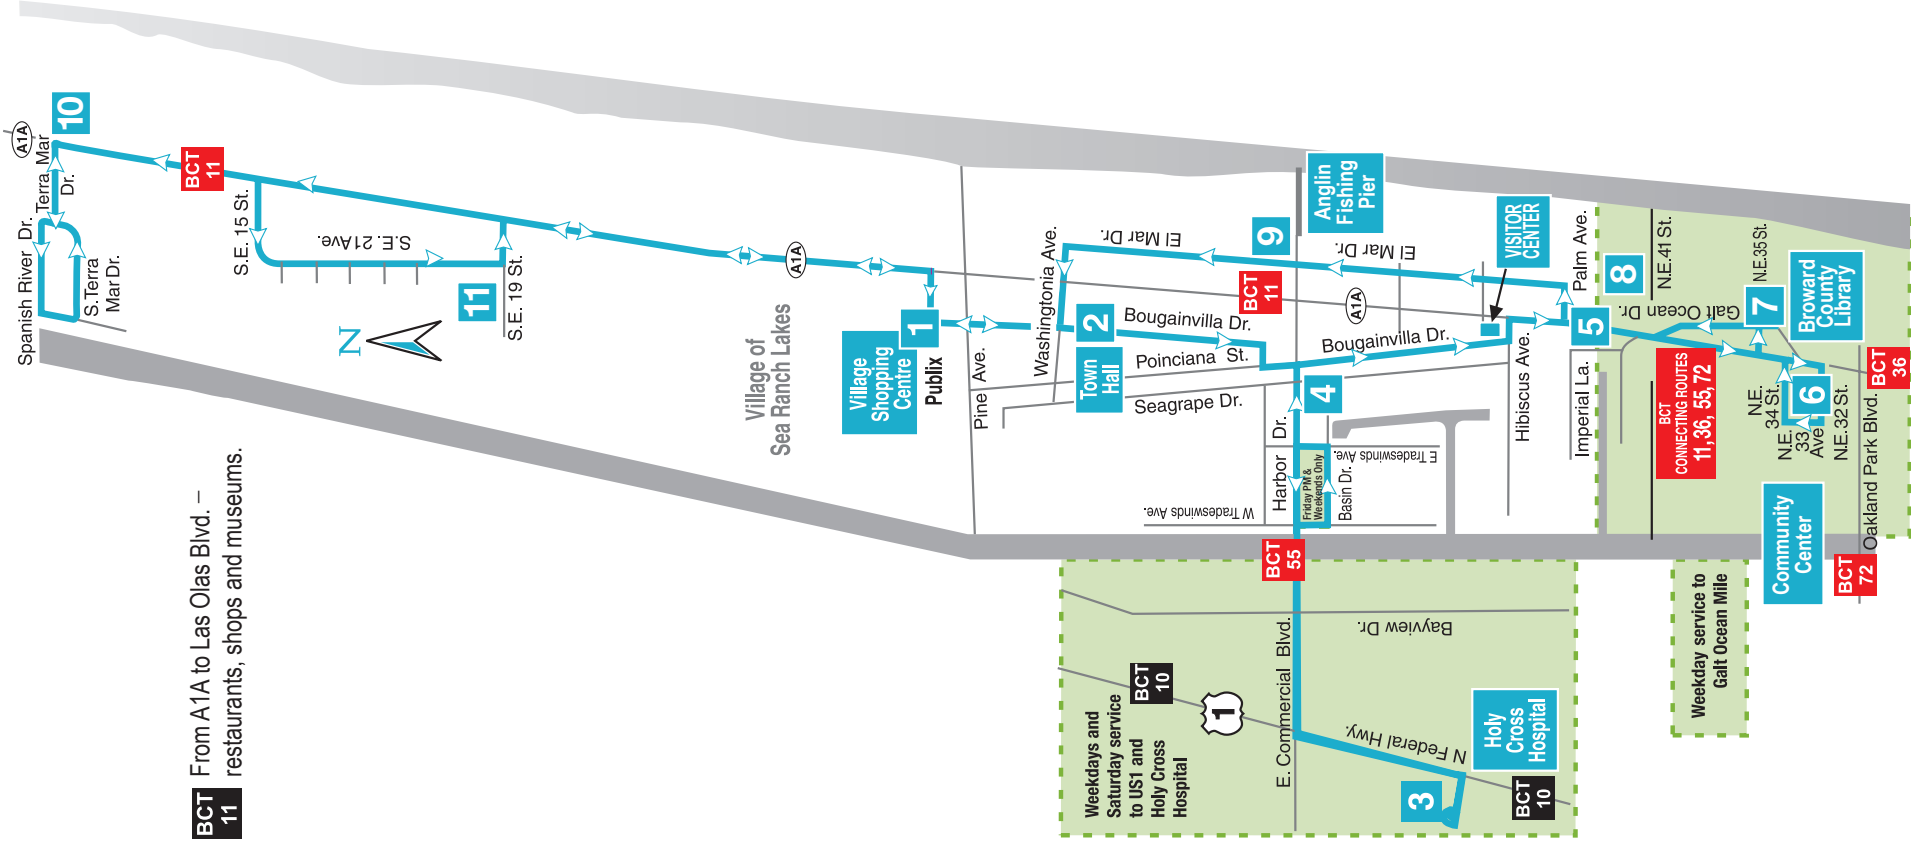

The Pelican Hopper operates daily service throughout the Town and to Holy Cross Hospital, Monday through Saturday only, on the following schedule:

**Monday – Thursday: 9 am to 5:25 pm**

**Friday: 9 am to 10 pm**

### BCT Routes \*11, 36, 55 and 72

\* Travels along A1A/the beach to Las Olas Boulevard to fine dining, shopping and museums.

**BCT 11** From A1A to Las Olas Blvd. – restaurants, shops and museums.

VILLAGE SHOPPING CENTER	LAUDERDALE-BY-THE-SEA TOWN HALL	HOLY CROSS HOSPITAL & US 1	COMMERCIAL BLYD & SEAGRAPE DR	PALM AVE & A1A	FTL BEACH COMMUNITY CTR	GALT OCEAN MILE & NE 34 ST LIBRARY	GALT OCEAN DR & NE 41 ST	ANGLIN FISHING PIER	VILLAGE SHOPPING CENTER	TERRA MAR DR & A1A	SE 19 ST & A1A	VILLAGE SHOPPING CENTER
<b>1</b>	<b>2</b>	<b>3</b>	<b>4</b>	<b>5</b>	<b>6</b>	<b>7</b>	<b>8</b>	<b>9</b>	<b>1</b>	<b>10</b>	<b>11</b>	<b>1</b>