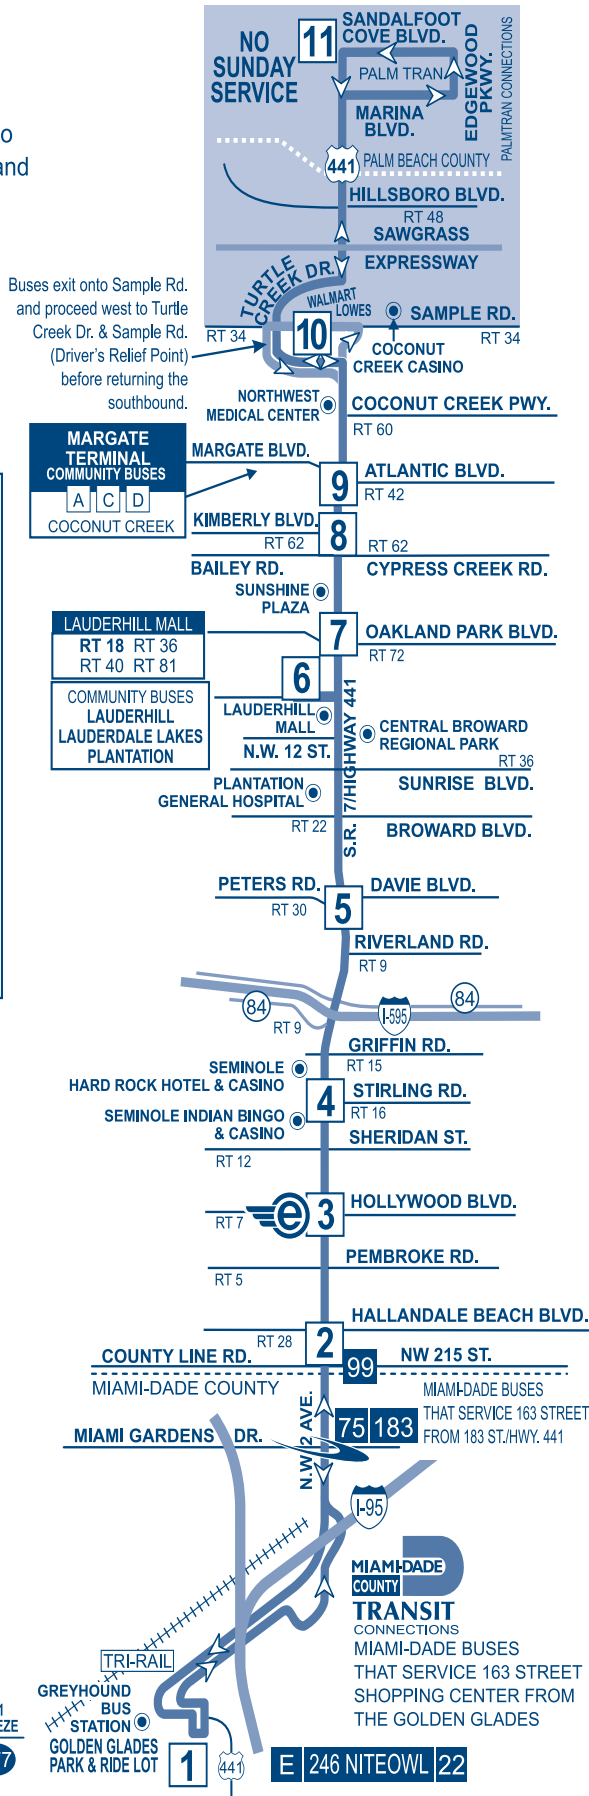

ROUTE 18

Golden Glades Park & Ride to Sandalfoot Cove Boulevard and Highway 441

POINTS OF INTEREST

- Lauderhill Mall
- Sunshine Plaza
- Northwest Medical Center
- Plantation General Hospital
- Central Broward Regional Park
- Coconut Creek Casino
- Seminole Hard Rock Hotel & Casino
- Seminole Indian Bingo & Casino
- Greyhound Bus Terminal

LEGEND

TRANSFER POLICY 7/10/11

TRANSFERS BETWEEN REGULAR BUS ROUTE SERVICE AND PREMIUM 95 EXPRESS BUS SERVICE

A BCT 31-Day Premium 95 Express Bus Pass is acceptable on all BCT regular bus service. Passengers transferring from regular route bus service to express bus service with an All Day, 7-Day or 31-Day bus pass, must pay a premium upgrade fee of $1.00. Passengers with a regular 10-Ride bus pass or paying by cash on regular service will not be able to transfer between bus services and must pay the full premium fare when boarding the 95 Express bus.

TRANSFERS FROM BCT TO OTHER SOUTH FLORIDA TRANSIT SYSTEMS

When boarding a BCT bus, passenger pays the appropriate BCT fare and may request a transfer from the bus operator if transferring to Miami-Dade Transit (MDT), Palm Tran or Tri-Rail.

TRANSFERS TO BCT FROM OTHER SOUTH FLORIDA TRANSIT SYSTEMS

When transferring from MDT, Palm Tran and Tri-Rail to BCT regular fixed-route bus service, passenger pays $.50 with a transfer issued by MDT or Palm Tran and proof of fare payment such as Easy Card and receipt issued by Tri-Rail. Tri-Rail passengers boarding BCT at any locations other than at a Tri-Rail station will be required to pay the full fare.

TRANSFERS BETWEEN OTHER SOUTH FLORIDA TRANSIT SYSTEMS AND PREMIUM 95 EXPRESS BUS SERVICE

Transfers to MDT or Tri-Rail from 95 Express, a transfer is issued and passenger must pay appropriate MDT or Tri-Rail fare.

Transfer from MDT or Tri-Rail to 95 Express, a $ .50 transfer fee is required with the appropriate transfer from MDT or Tri-Rail.

The 95 Express does not connect with Palm Tran.

PROTECTIONS OF TITLE VI OF THE CIVIL RIGHTS ACT OF 1964 AS AMENDED

Any person(s) or group(s) who believes that they have been subjected to discrimination because of race, color, or national origin, under any transit program or activity provided by Broward County Transit (BCT), may call 954-357-8481 to file a Title VI discrimination complaint or write to Broward County Transit Division, Compliance Manager, 3201 West Copans Road, Pompano Beach, Florida 33069.