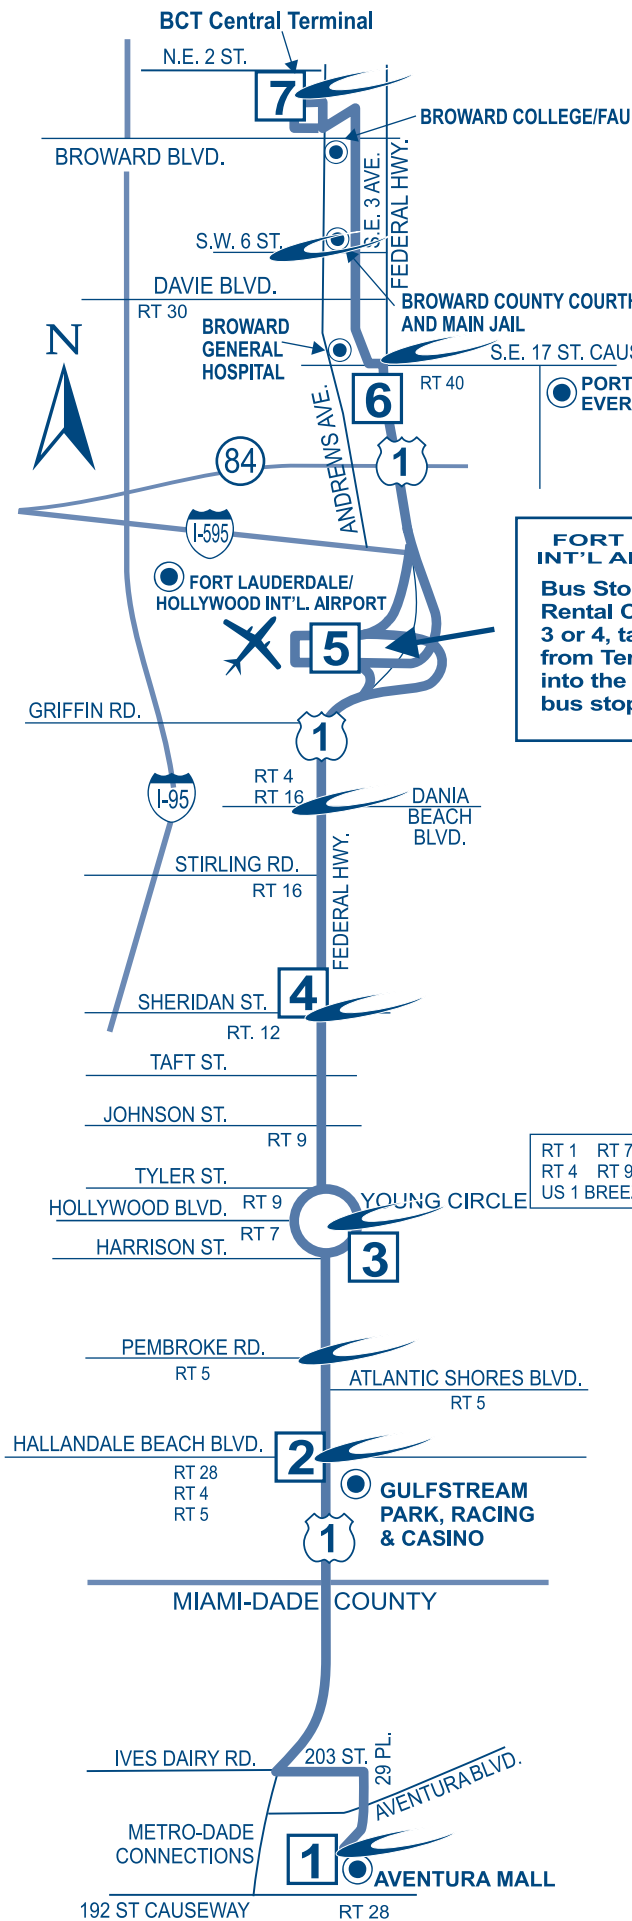

ROUTE 1

Aventura Mall to
Broward Central Terminal
via Federal Highway/US 1

BROWARD CENTRAL TERMINAL			
RT 1	RT 11	RT 30	RT 60
RT 6	RT 14	RT 31	RT 81
RT 9	RT 20	RT 40	
RT 10	RT 22	RT 50	
U.S. 1 BREEZE			

FORT LAUDERDALE/HOLLYWOOD INT'L AIRPORT TERMINAL COMPLEX
Bus Stop is on upper departure level at the Rental Car Center (RCC). From Terminal 2, 3 or 4, take the shuttle bus to the RCC; from Terminal 1, access moving sidewalk into the RCC. Look for BCT and Stop 7 bus stop signs.

RT 1	RT 7
RT 4	RT 9
US 1 BREEZE	

1. **POINTS OF INTEREST**
2. Aventura Mall
   - Courthouse/Jail
   - Broward General Medical Center
   - Broward College/FAU
   - Gulfstream Park, Racing Casino
   - Port Everglades
   - Fort Lauderdale/Hollywood International Airport