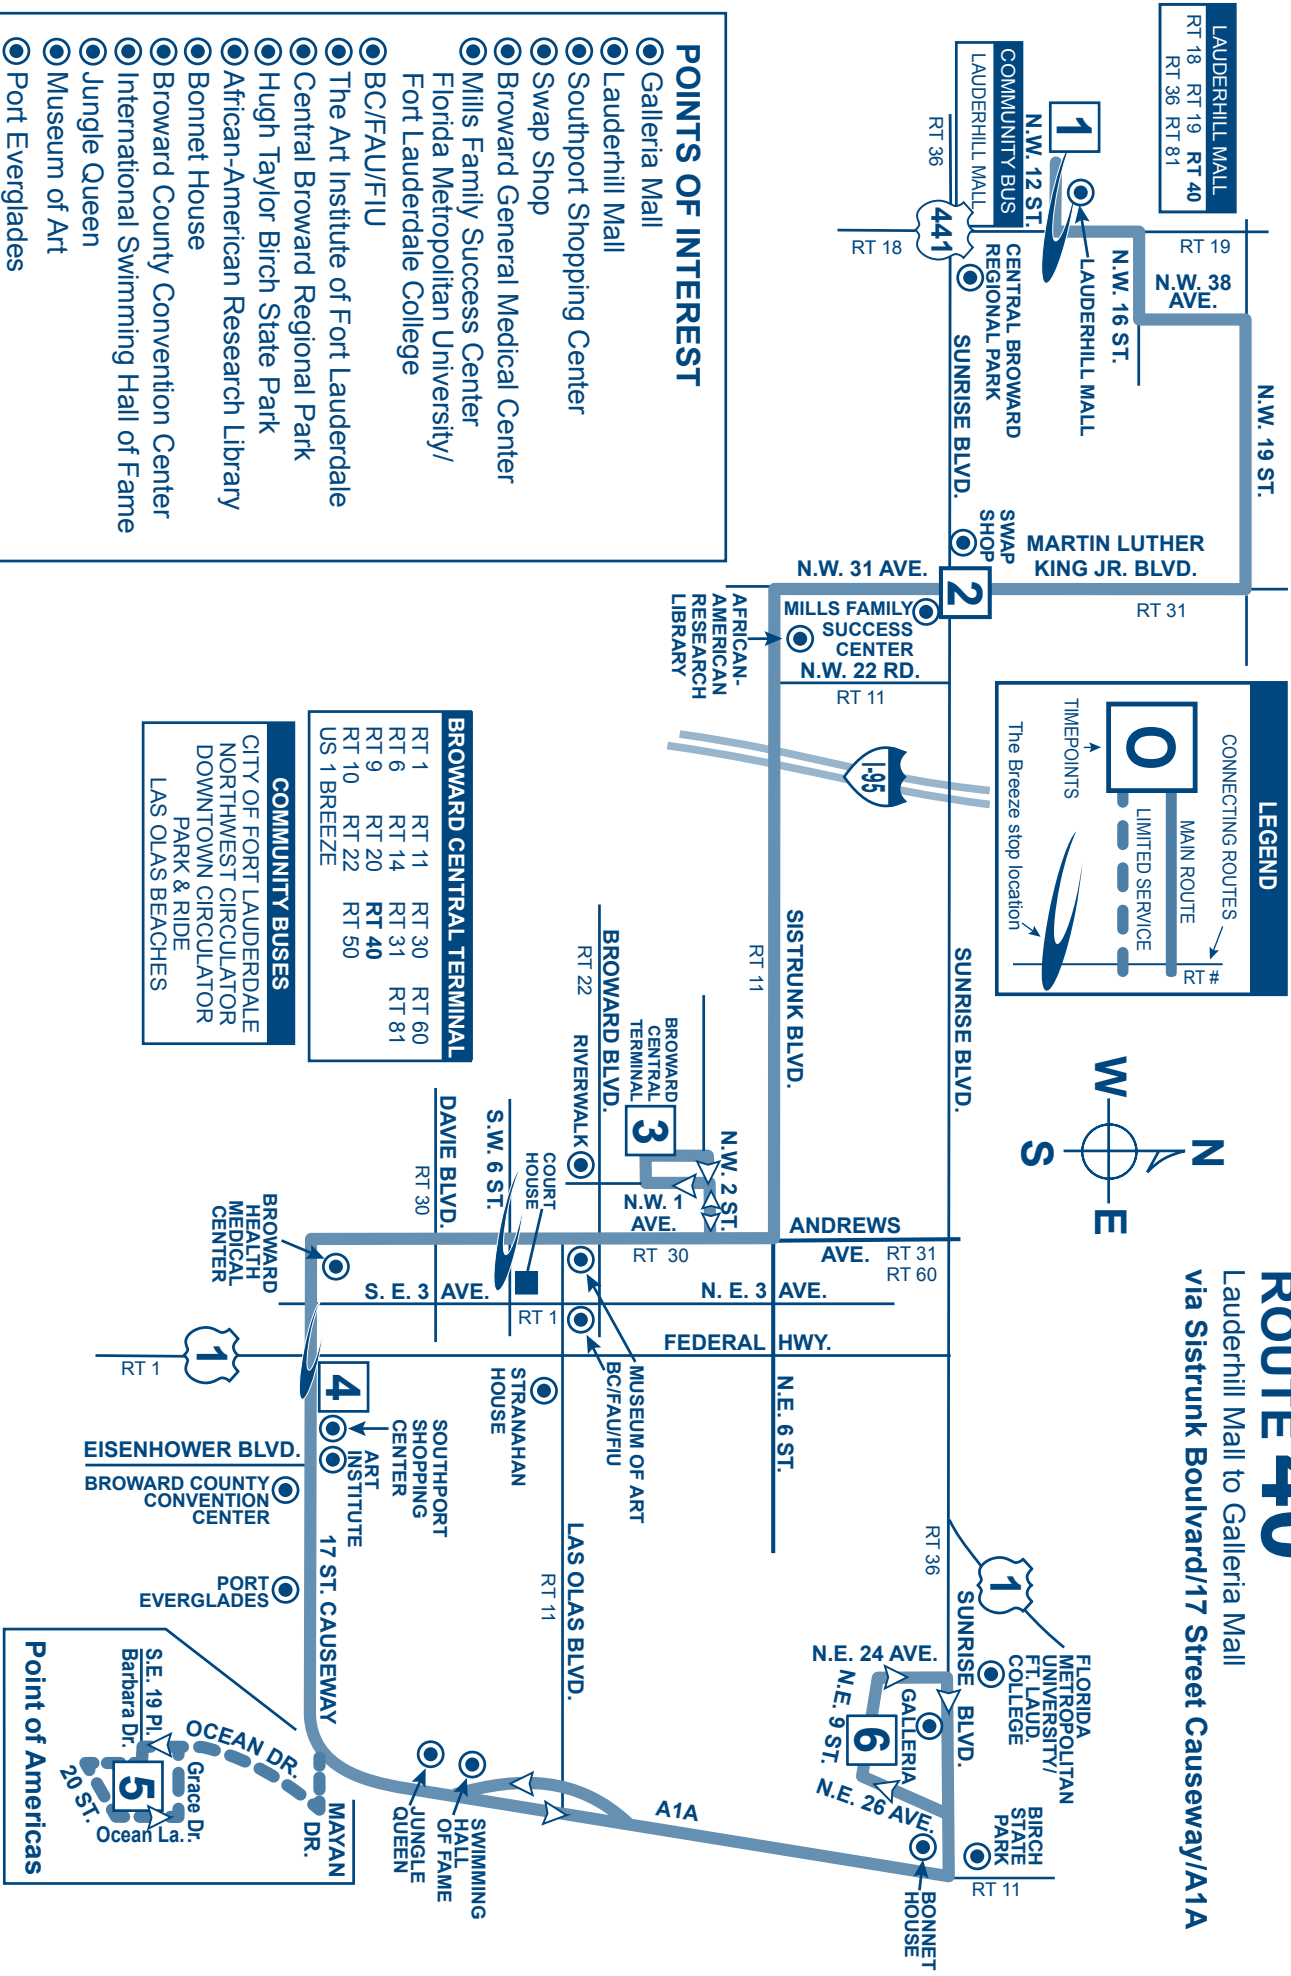

WESTBOUND To Lauderhill Mall

GALLERIA MALL	SE 20 ST & S OCEAN LN (POINTS OF AMERICA)	SE 17 ST & US 1	BROWARD CENTRAL TERMINAL	SUNRISE BLVD & 31 AVE	LAUDERHILL MALL
6	5	4	3	2	1
			6:00a	6:15a	6:24a
			6:35a	6:50a	6:59a
6:24a		6:42a	7:00a	7:11a	7:25a
6:57a		7:15a	7:35a	7:46a	8:00a
7:30a		7:48a	8:08a	8:19a	8:33a
8:04a		8:22a	8:42a	8:53a	9:09a
8:34a		8:52a	9:13a	9:23a	9:40a
9:07a		9:26a	9:47a	9:57a	10:14a
9:41a		10:00a	10:21a	10:31a	10:48a
10:16a		10:36a	10:55a	11:06a	11:23a
10:51a		11:12a	11:31a	11:43a	12:04p
11:26a		11:49a	12:05p	12:19p	12:38p
12:03p		12:27p	12:42p	12:59p	1:18p
12:41p		1:02p	1:19p	1:32p	1:51p
1:18p		1:39p	1:56p	2:10p	2:32p
1:54p		2:17p	2:34p	2:51p	3:11p
2:30p		2:55p	3:10p	3:27p	3:49p
3:09p	3:29p	3:45p	3:59p	4:18p	4:32p
3:51p		4:14p	4:30p	4:40p	5:02p
4:29p	4:52p	5:06p	5:26p	5:36p	5:50p
5:06p		5:31p	5:47p	5:57p	6:16p
5:42p		6:06p	6:23p	6:36p	6:54p
6:16p		6:38p	6:55p	7:09p	7:24p
6:52p		7:17p	7:32p	7:42p	7:59pG
7:25p		7:46p	8:02p	8:12p	8:29p
8:02p		8:22p	8:39p	8:49p	9:06p
8:46p		9:06p	9:24p	9:35p	9:47pG
9:30p		9:52p	10:07p	10:19p	10:31p

ROUTE 40

Lauderhill Mall to Galleria Mall
via Sistrunk Boulevard/17 Street Causeway/A1A

LEGEND

CONNECTING ROUTES
MAIN ROUTE
LIMITED SERVICE
RT #

TIMEPOINTS

The Breeze stop location

POINTS OF INTEREST

- Galleria Mall
- Lauderhill Mall
- Southport Shopping Center
- Swap Shop
- Broward General Medical Center
- Mills Family Success Center
- Florida Metropolitan University/ Fort Lauderdale College
- BC/FAU/FIU
- The Art Institute of Fort Lauderdale
- Central Broward Regional Park
- Hugh Taylor Birch State Park
- African-American Research Library
- Bonnet House
- Broward County Convention Center
- International Swimming Hall of Fame
- Jungle Queen
- Museum of Art
- Port Everglades
- Riverwalk
- Stranahan House