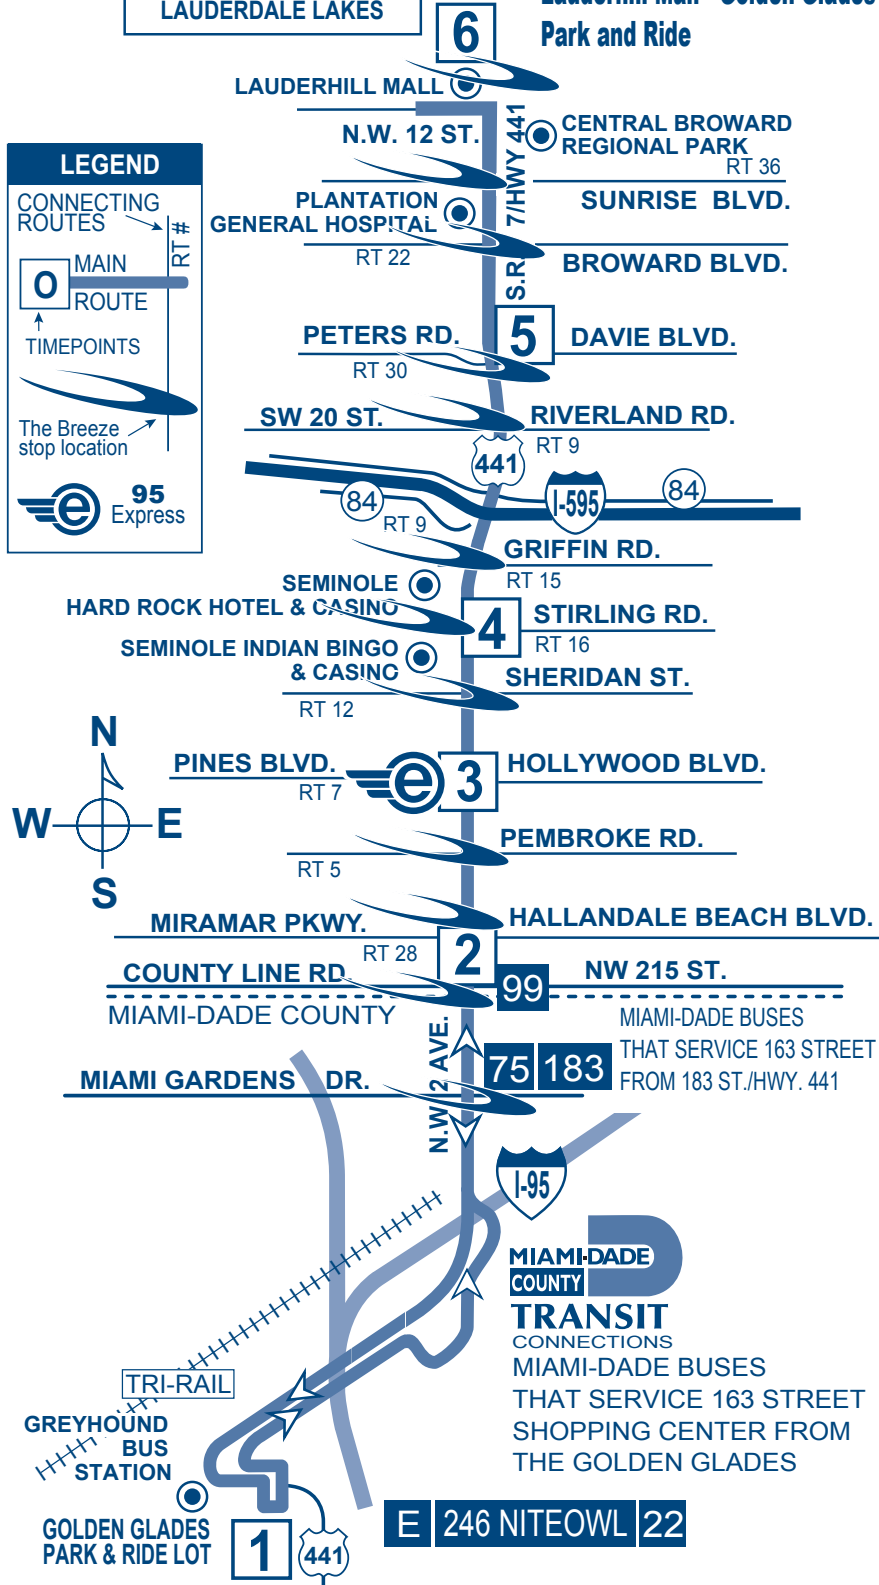

LAUDERHILL MALL
RT 19
 RT 36 RT 40 RT 81

COMMUNITY BUSES
LAUDERHILL
LAUDERDALE LAKES

ROUTE 18

Lauderhill Mall - Golden Glades
 Park and Ride

LEGEND

CONNECTING ROUTES →

RT #

○ MAIN ROUTE

↑ TIMEPOINTS

The Breeze stop location

95 Express

GOLDEN GLADES PARK AND RIDE/
 TRI - RAIL STATION/GREYHOUND STATION

BCT CONNECTIONS **18** UNIVERSITY BREEZE **441** BREEZE

MDT CONNECTIONS **E 22 77 95 246 277**