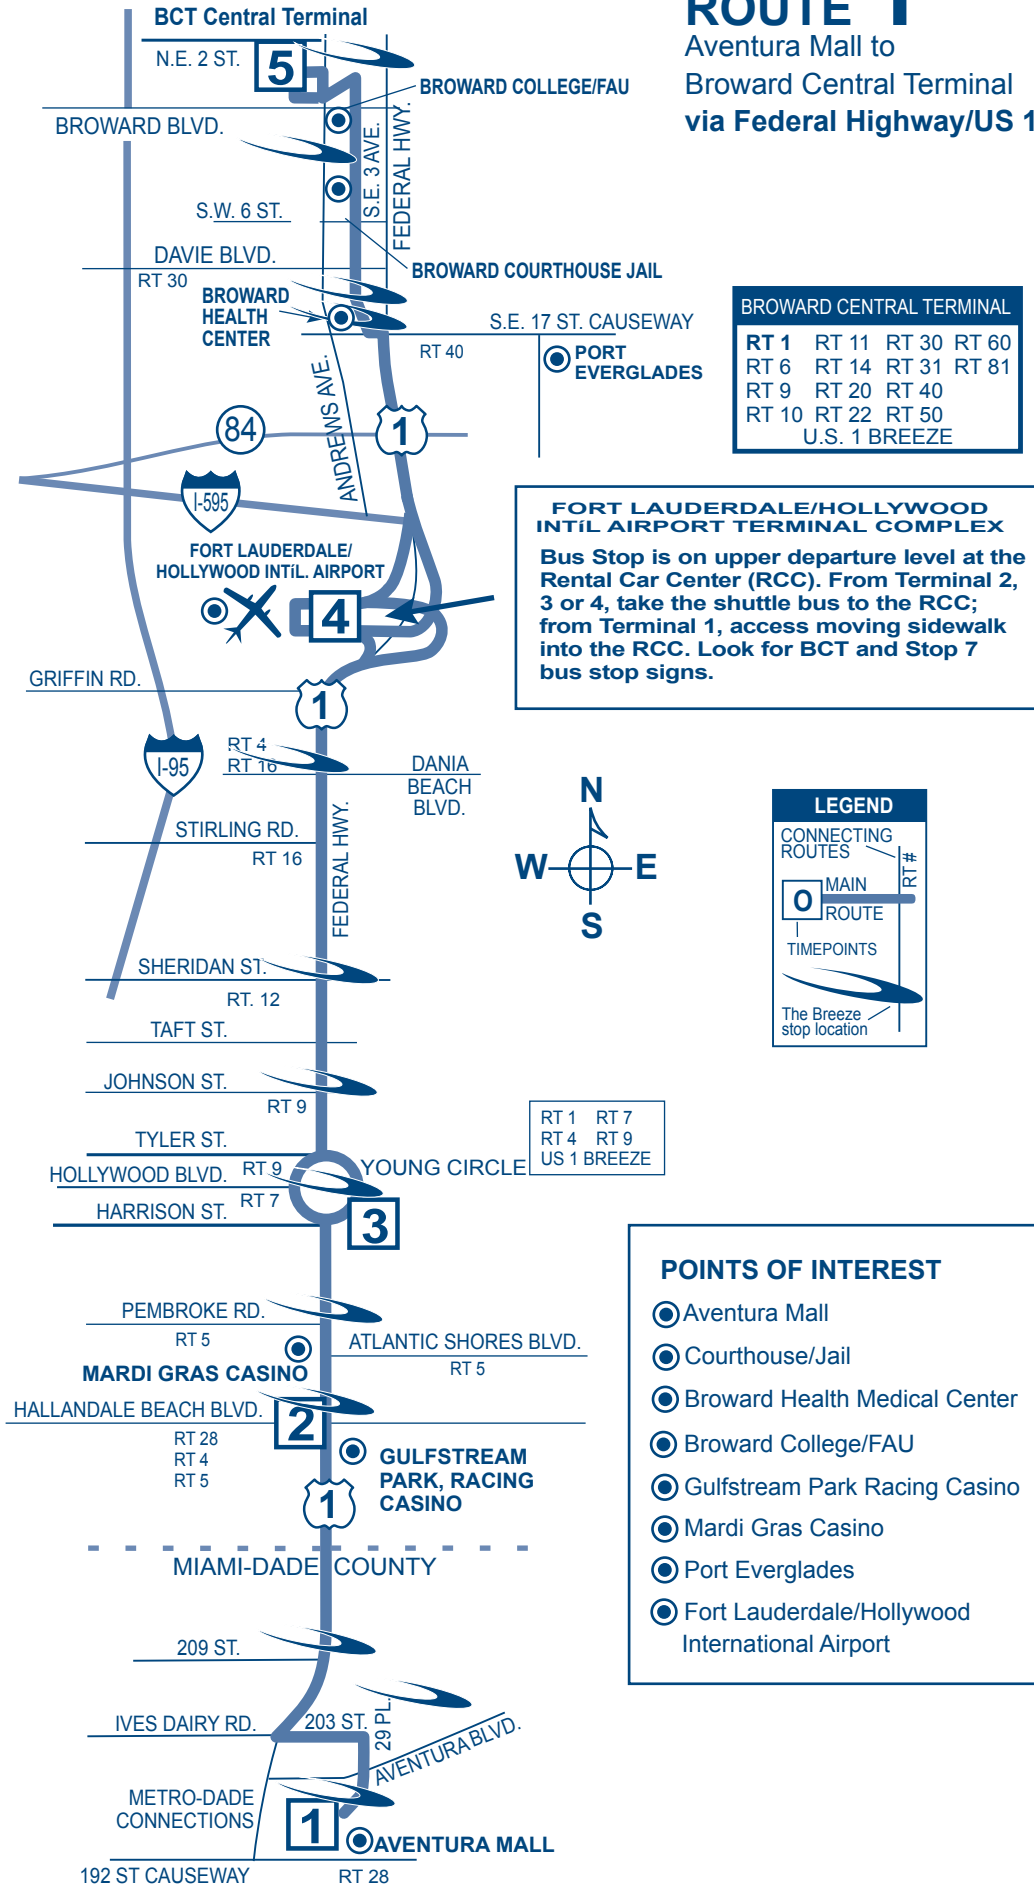

ROUTE 1

Aventura Mall to
Broward Central Terminal
via Federal Highway/US 1

BROWARD CENTRAL TERMINAL			
RT 1	RT 11	RT 30	RT 60
RT 6	RT 14	RT 31	RT 81
RT 9	RT 20	RT 40	
RT 10	RT 22	RT 50	
U.S. 1 BREEZE			

FORT LAUDERDALE/HOLLYWOOD INT'L AIRPORT TERMINAL COMPLEX
Bus Stop is on upper departure level at the Rental Car Center (RCC). From Terminal 2, 3 or 4, take the shuttle bus to the RCC; from Terminal 1, access moving sidewalk into the RCC. Look for BCT and Stop 7 bus stop signs.

LEGEND

- CONNECTING ROUTES
- MAIN ROUTE
- TIMEPOINTS
- The Breeze stop location

RT 1	RT 7
RT 4	RT 9
US 1 BREEZE	

1. **POINTS OF INTEREST**
2. Aventura Mall
   - Courthouse/Jail
   - Broward Health Medical Center
   - Broward College/FAU
   - Gulfstream Park Racing Casino
   - Mardi Gras Casino
   - Port Everglades
   - Fort Lauderdale/Hollywood International Airport