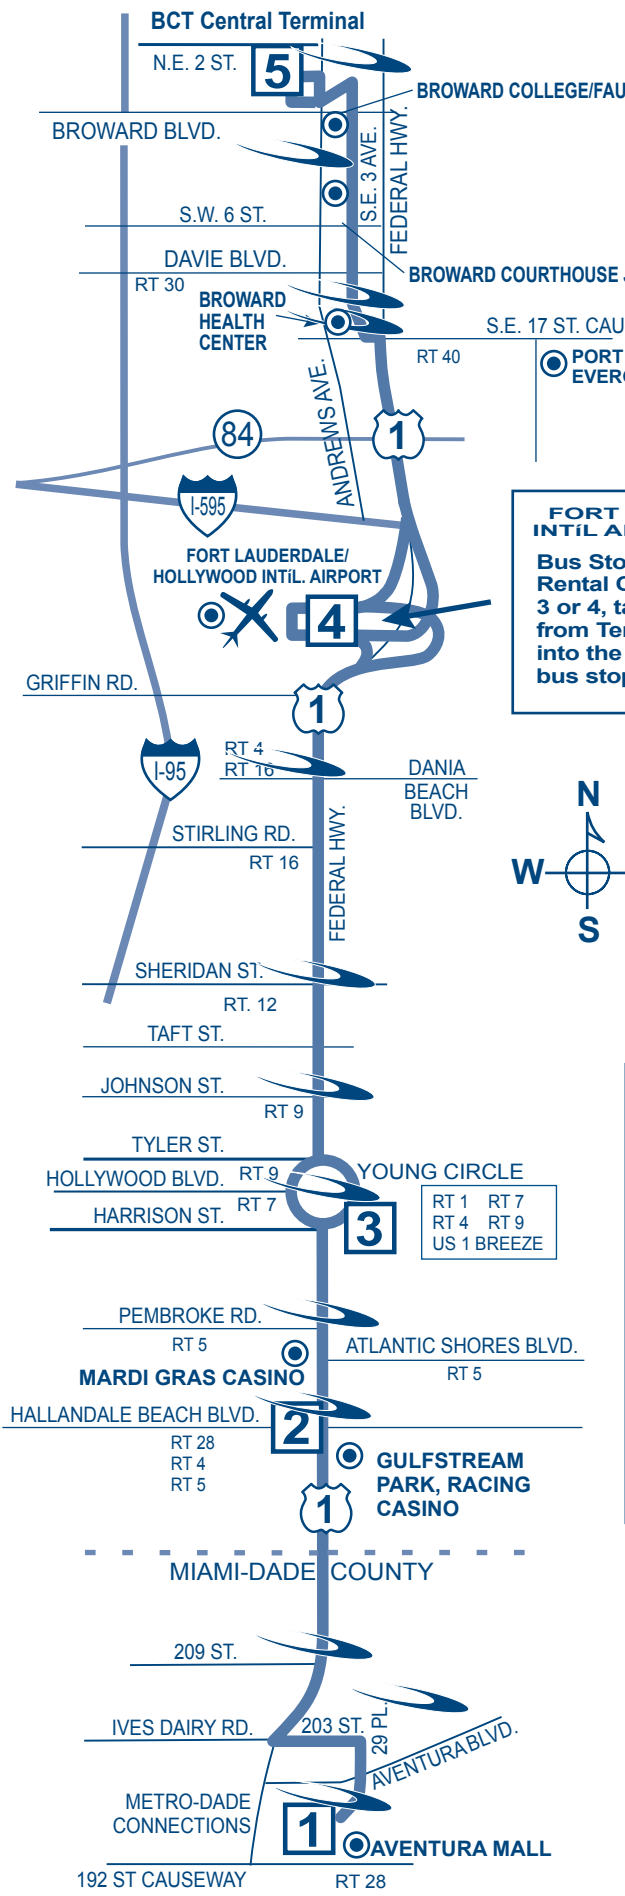

ROUTE 1

Aventura Mall to
Broward Central Terminal
via Federal Highway/US 1

BROWARD CENTRAL TERMINAL			
RT 1	RT 11	RT 30	RT 60
RT 6	RT 14	RT 31	RT 81
RT 9	RT 20	RT 40	
RT 10	RT 22	RT 50	
U.S. 1 BREEZE			

FORT LAUDERDALE/HOLLYWOOD INT'L AIRPORT TERMINAL COMPLEX
Bus Stop is on upper departure level at the Rental Car Center (RCC). From Terminal 2, 3 or 4, take the shuttle bus to the RCC; from Terminal 1, access moving sidewalk into the RCC. Look for BCT and Stop 7 bus stop signs.

LEGEND

CONNECTING ROUTES

MAIN ROUTE

TIMEPOINTS

The Breeze stop location

1. **POINTS OF INTEREST**
2. Aventura Mall
   - Courthouse/Jail
   - Broward Health Medical Center
   - Broward College/FAU
   - Gulfstream Park Racing Casino
   - Mardi Gras Casino
   - Port Everglades
   - Fort Lauderdale/Hollywood International Airport