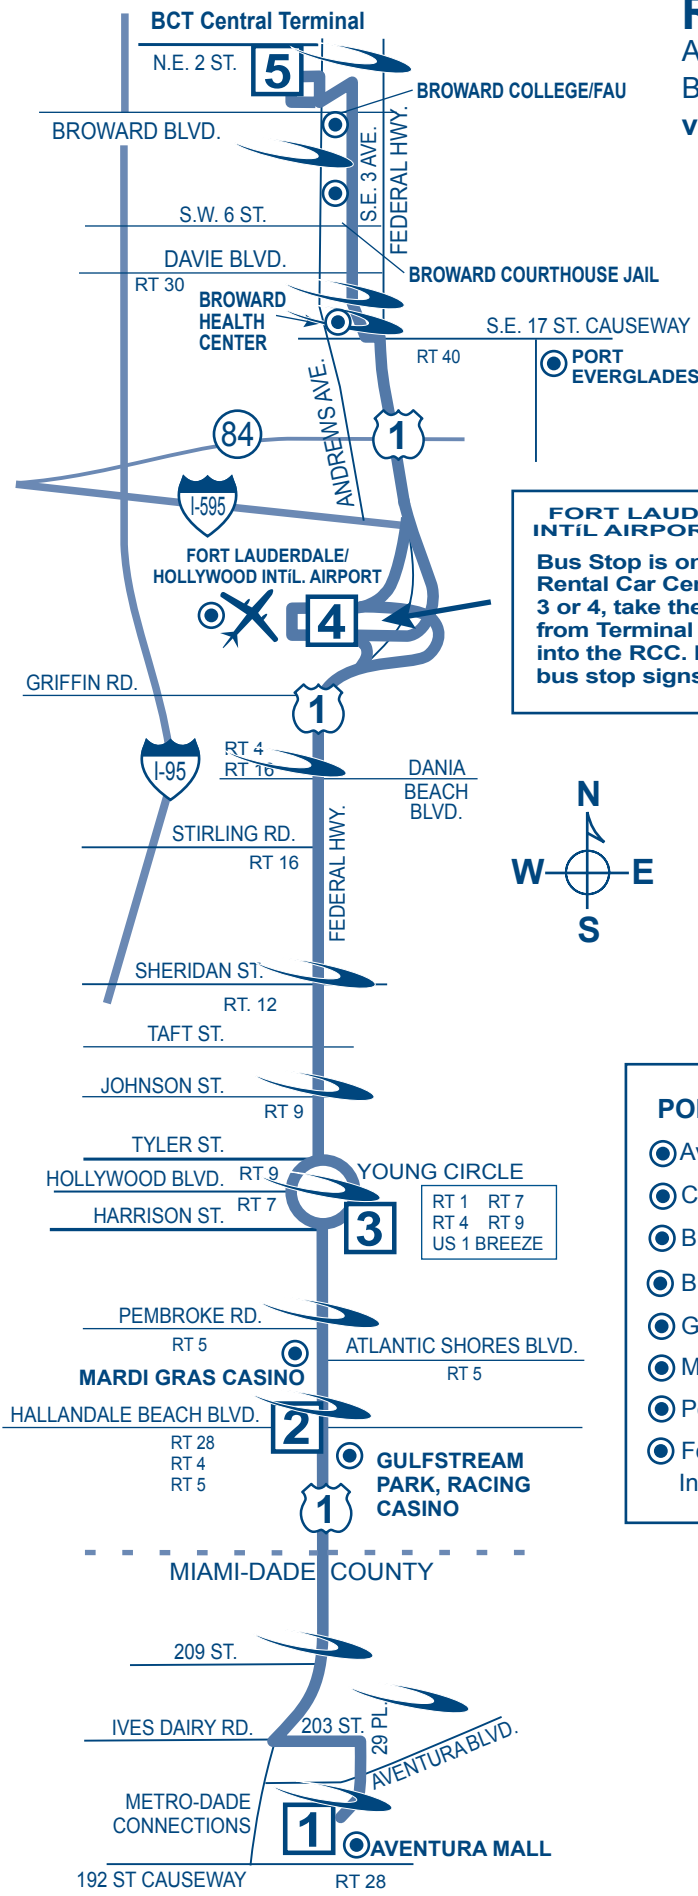

ROUTE 1

Aventura Mall to
Broward Central Terminal
via Federal Highway/US 1

BROWARD CENTRAL TERMINAL			
RT 1	RT 11	RT 30	RT 60
RT 6	RT 14	RT 31	RT 81
RT 9	RT 20	RT 40	
RT 10	RT 22	RT 50	
U.S. 1 BREEZE			

FORT LAUDERDALE/HOLLYWOOD INT'L AIRPORT TERMINAL COMPLEX
Bus Stop is on upper departure level at the Rental Car Center (RCC). From Terminal 2, 3 or 4, take the shuttle bus to the RCC; from Terminal 1, access moving sidewalk into the RCC. Look for BCT and Stop 7 bus stop signs.

LEGEND

CONNECTING ROUTES

MAIN ROUTE

TIMEPOINTS

The Breeze stop location

1. **POINTS OF INTEREST**
2. Aventura Mall
   - Courthouse/Jail
   - Broward Health Medical Center
   - Broward College/FAU
   - Gulfstream Park Racing Casino
   - Mardi Gras Casino
   - Port Everglades
   - Fort Lauderdale/Hollywood International Airport