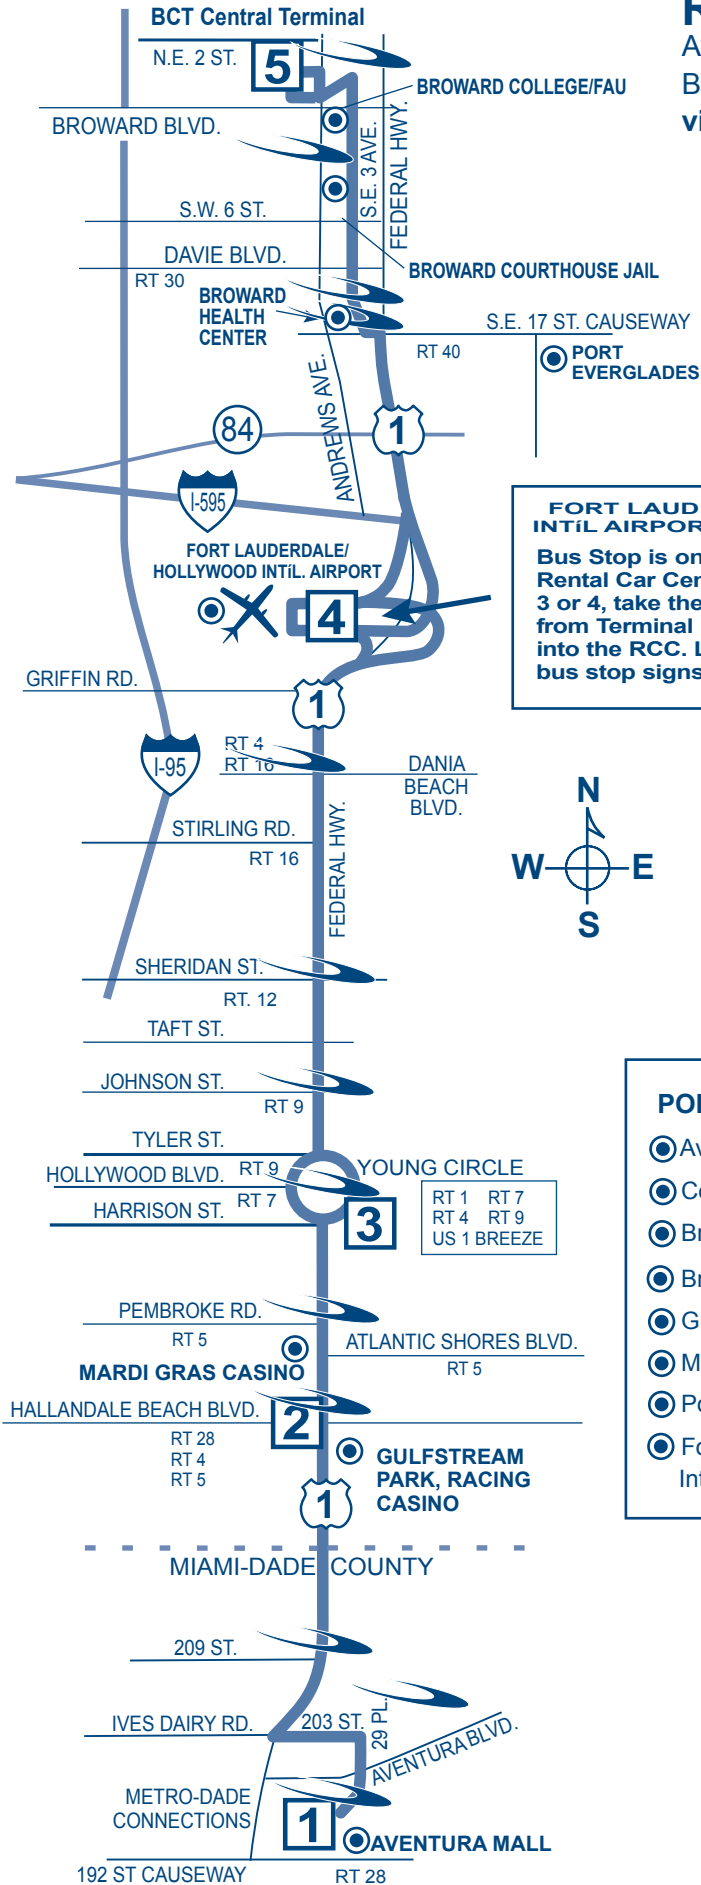

ROUTE 1

Aventura Mall to
Broward Central Terminal
via Federal Highway/US 1

BROWARD CENTRAL TERMINAL			
RT 1	RT 11	RT 30	RT 60
RT 6	RT 14	RT 31	RT 81
RT 9	RT 20	RT 40	
RT 10	RT 22	RT 50	
U.S. 1 BREEZE			

FORT LAUDERDALE/HOLLYWOOD INT'L AIRPORT TERMINAL COMPLEX

Bus Stop is on upper departure level at the Rental Car Center (RCC). From Terminal 2, 3 or 4, take the shuttle bus to the RCC; from Terminal 1, access moving sidewalk into the RCC. Look for BCT and Stop 7 bus stop signs.

1. **POINTS OF INTEREST**
2. Aventura Mall
   - Courthouse/Jail
   - Broward Health Medical Center
   - Broward College/FAU
   - Gulfstream Park Racing Casino
   - Mardi Gras Casino
   - Port Everglades
   - Fort Lauderdale/Hollywood International Airport