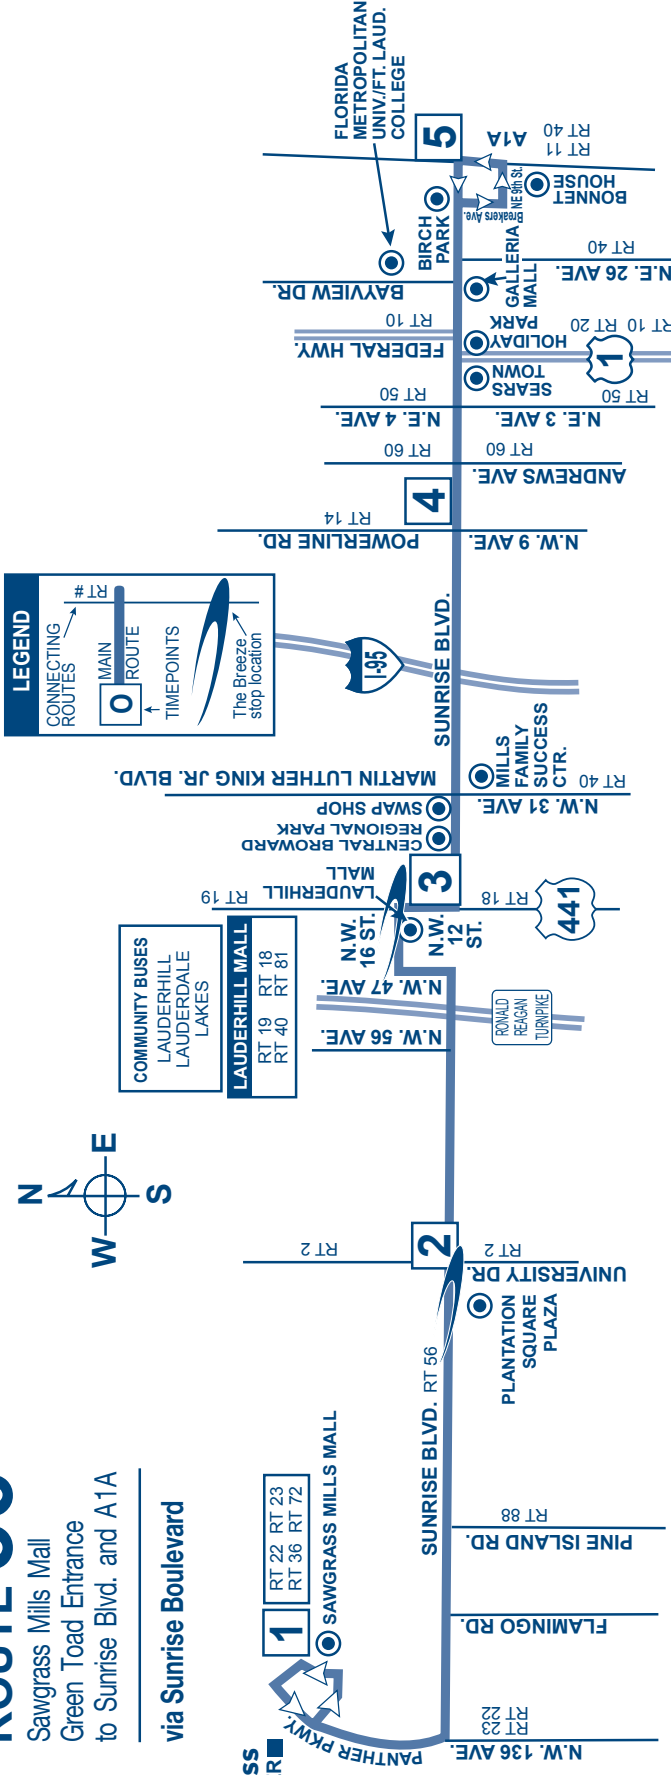

ROUTE 36

Sawgrass Mills Mall
Green Toad Entrance
to Sunrise Blvd. and A1A

via **Sunrise Boulevard**

595 EXPRESS
BB&T CENTER

1. **POINTS OF INTEREST**
2. Galleria Mall
   - Lauderhill Mall
   - Sawgrass Mills Mall
   - Searstown
   - Swap Shop
   - Mills Family Success Center
   - Plantation Square Plaza
   - Florida Metropolitan University/ Fort Lauderdale College
   - Central Broward Regional Park
   - Holiday Park
   - Hugh Taylor Birch State Park
   - Bonnet House