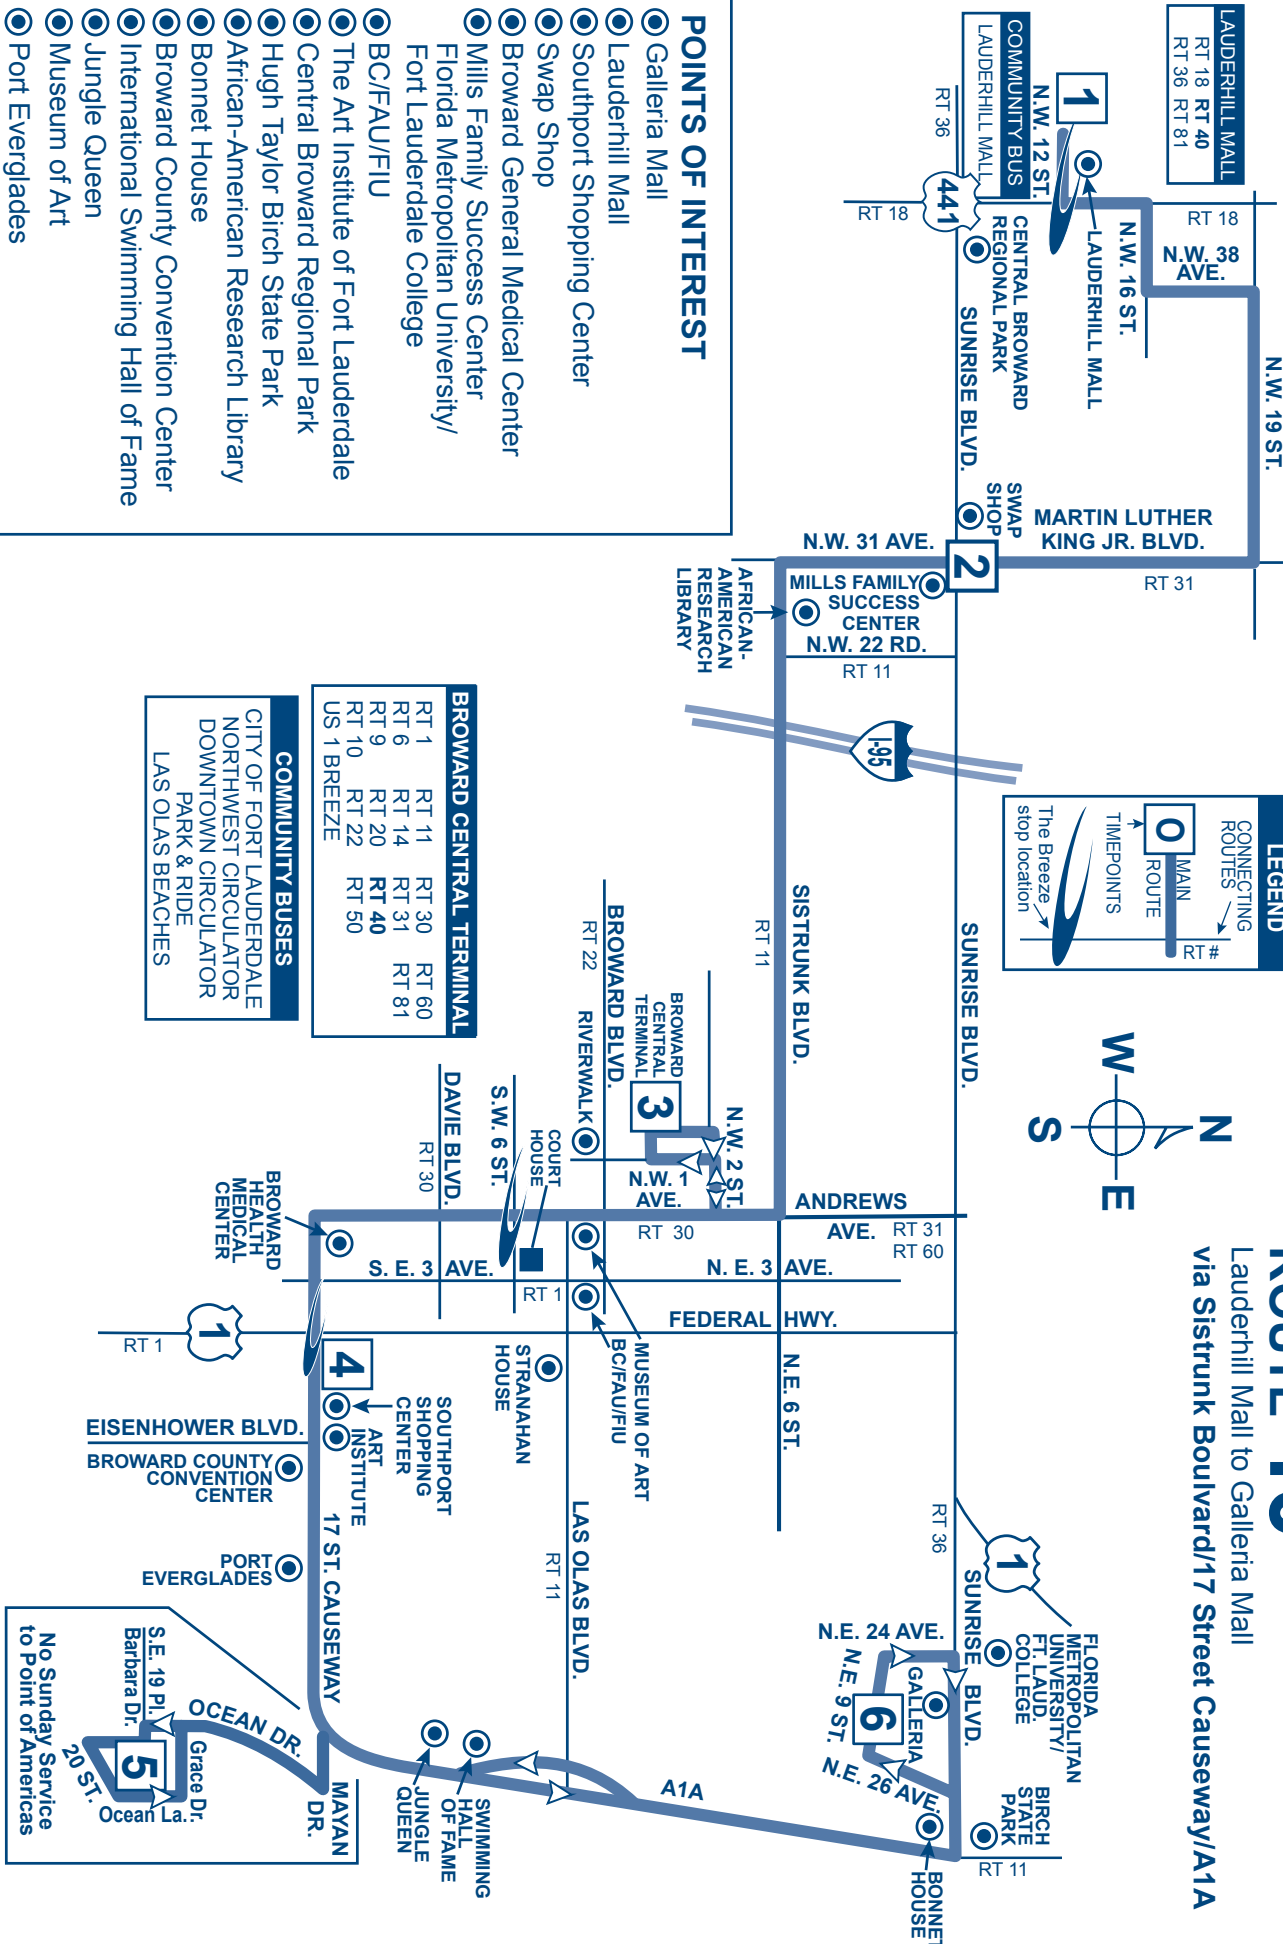

GALLERIA MALL	SE 20 ST & S OCEAN LN	SE 17 ST & US 1	BROWARD CENTRAL TERMINAL	SUNRISE BLVD & 31 AVE	LAUDERHILL MALL
6	5	4	3	2	1
			6:20a	6:33a	6:45a
			6:50a	7:03a	7:18a
6:40a		6:58a	7:15a	7:30a	7:45a
7:10a		7:28a	7:45a	8:00a	8:15a
7:40a		7:58a	8:15a	8:30a	8:45a
8:10a		8:28a	8:45a	9:00a	9:15a
8:40a		8:58a	9:15a	9:30a	9:45a
9:10a		9:28a	9:45a	10:00a	10:15a
9:40a		9:58a	10:15a	10:30a	10:45a
10:10a		10:28a	10:45a	11:00a	11:15a
10:40a		10:58a	11:15a	11:30a	11:45a
11:10a		11:28a	11:45a	12:00p	12:15p
11:40a		11:58a	12:15p	12:30p	12:45p
12:10p		12:28p	12:45p	1:00p	1:15p
12:40p		12:58p	1:15p	1:30p	1:45p
1:10p		1:28p	1:45p	2:00p	2:15p
1:40p		1:58p	2:15p	2:30p	2:45p
2:10p		2:28p	2:45p	3:00p	3:15p
2:40p		2:58p	3:15p	3:30p	3:45p
3:10p	3:26p	3:32p	3:45p	4:00p	4:15p
3:40p		3:58p	4:15p	4:30p	4:45p
4:10p	4:26p	4:32p	4:45p	5:00p	5:15p
4:40p		4:58p	5:15p	5:30p	5:45p
5:10p		5:28p	5:45p	6:00p	6:15p
5:40p		5:58p	6:15p	6:30p	6:45p
6:10p		6:28p	6:45p	7:00p	7:12p
6:40p		6:58p	7:15p	7:28p	7:40p G
7:10p		7:28p	7:45p	7:58p	8:10p
7:40p		7:58p	8:15p	8:28p	8:40p G
8:30p		8:48p	9:05p	9:18p	9:30p
9:30p		9:48p	10:05p	10:18p	10:30p

ROUTE 40

Lauderhill Mall to Galleria Mall
via Sistrunk Boulevard/17 Street Causeway/A1A

LEGEND

CONNECTING ROUTES
 ○ MAIN ROUTE
 — RT #

TIMEPOINTS
 ○

The Breeze stop location

POINTS OF INTEREST

- Galleria Mall
- Lauderhill Mall
- Southport Shopping Center
- Swap Shop
- Broward General Medical Center
- Mills Family Success Center
- Florida Metropolitan University/ Fort Lauderdale College
- BC/FAU/FlU
- The Art Institute of Fort Lauderdale
- Central Broward Regional Park
- Hugh Taylor Birch State Park
- African-American Research Library
- Bonnet House
- Broward County Convention Center
- International Swimming Hall of Fame
- Jungle Queen
- Museum of Art
- Port Everglades
- Riverwalk
- Stranahan House