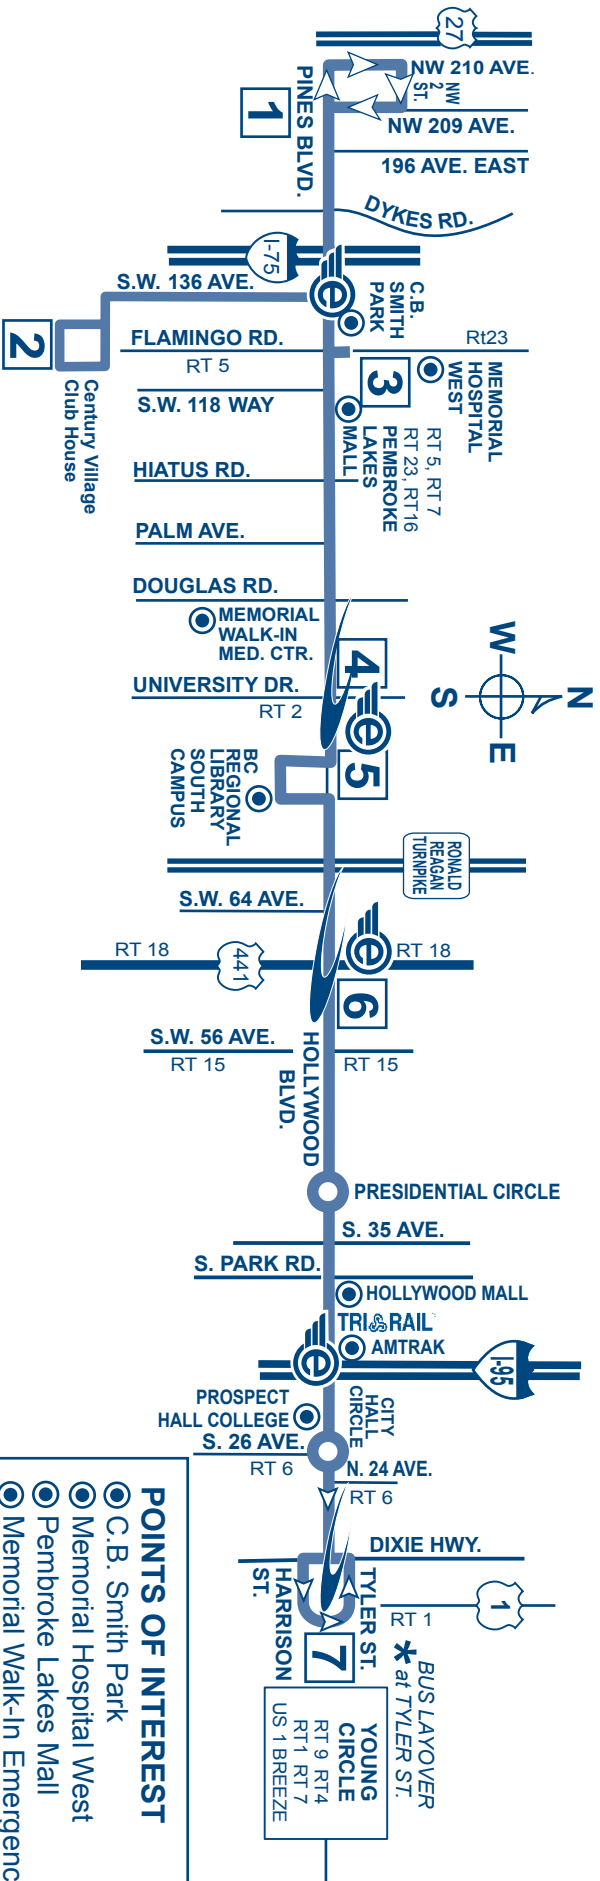

ROUTE 7

NW 210 Ave and Pines Blvd to Young Circle
via Pines/Hollywood Boulevard

1. **POINTS OF INTEREST**
2. C.B. Smith Park
   - Memorial Hospital West
   - Pembroke Lakes Mall
   - Memorial Walk-In Emergency Medical Center
   - BC Regional Library South Campus
   - Hollywood Mall
   - Tri-Rail / AMTRAK
   - Prospect Hall College

LEGEND

CONNECTING ROUTES #

MAIN ROUTE

TIMEPOINTS

The Breeze stop location