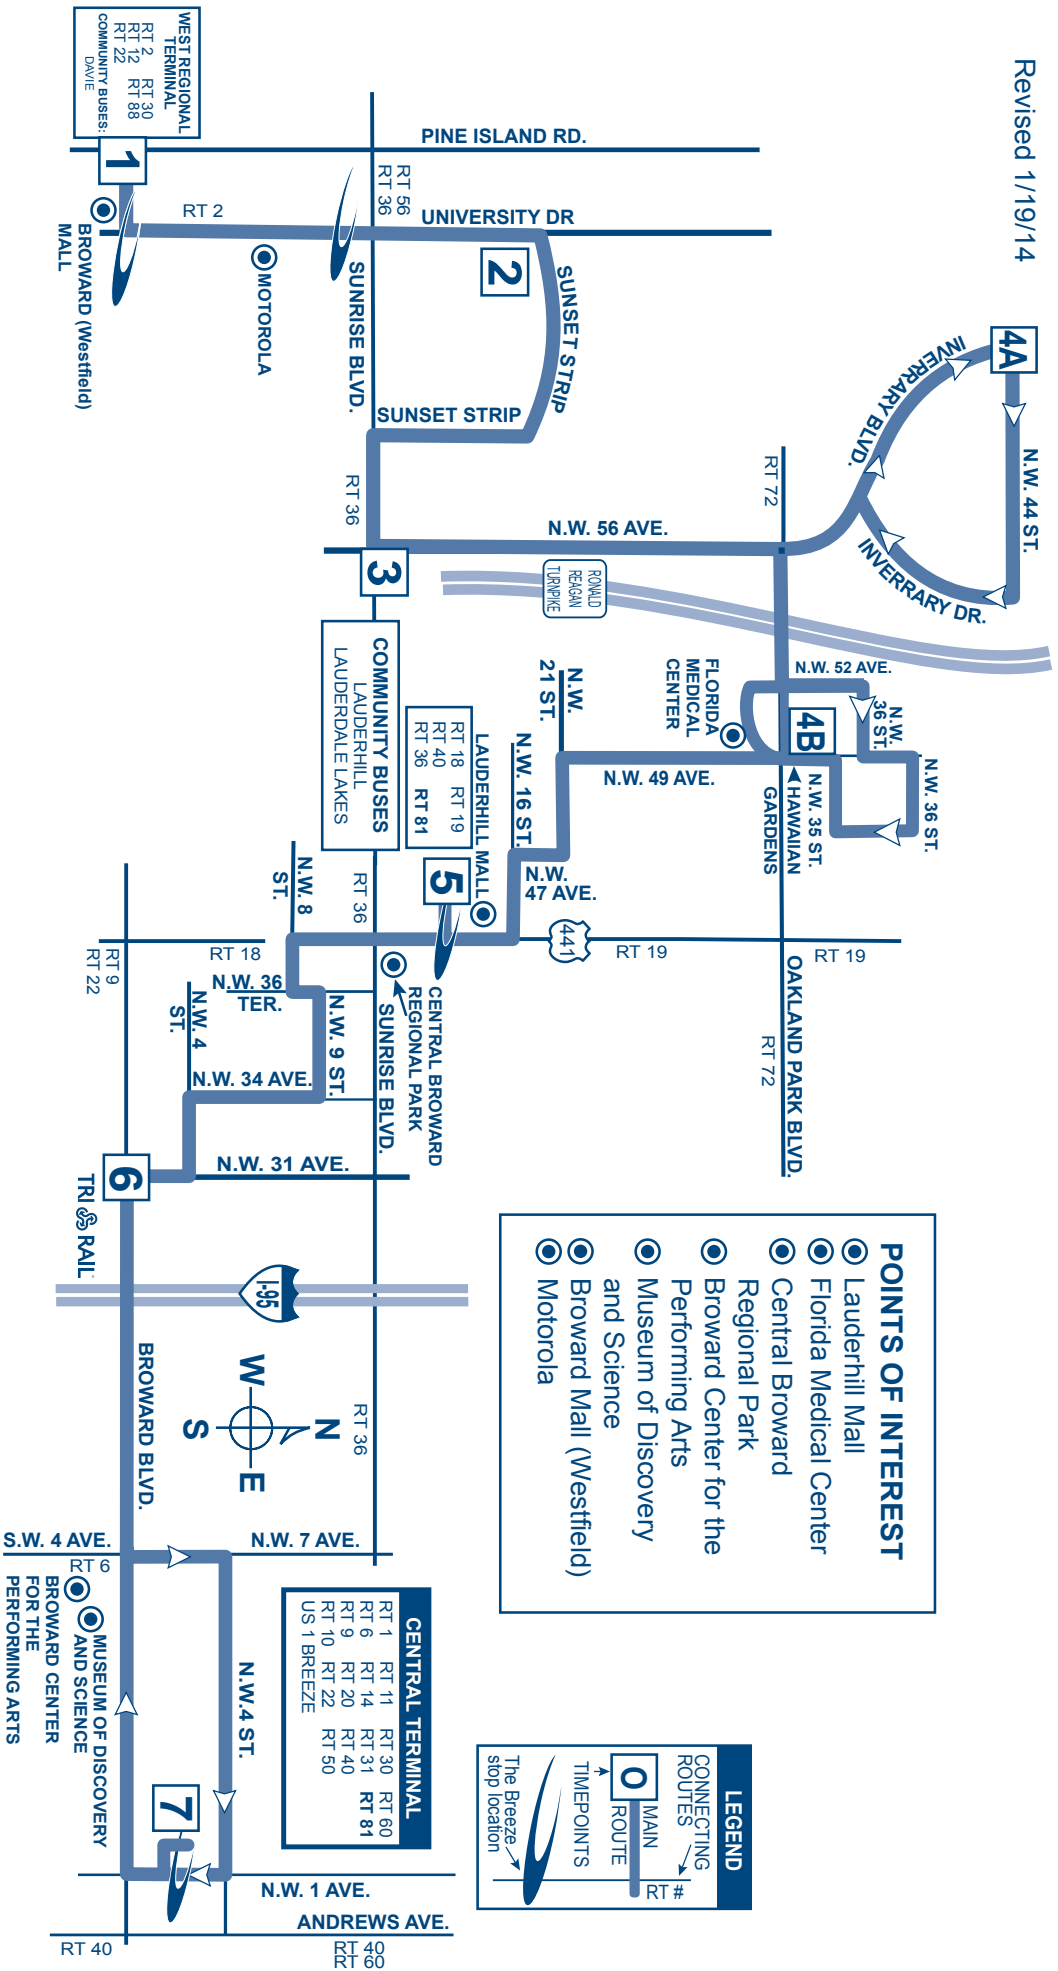

ROUTE 81

West Regional Terminal to
Broward Central Terminal

Revised 1/19/14