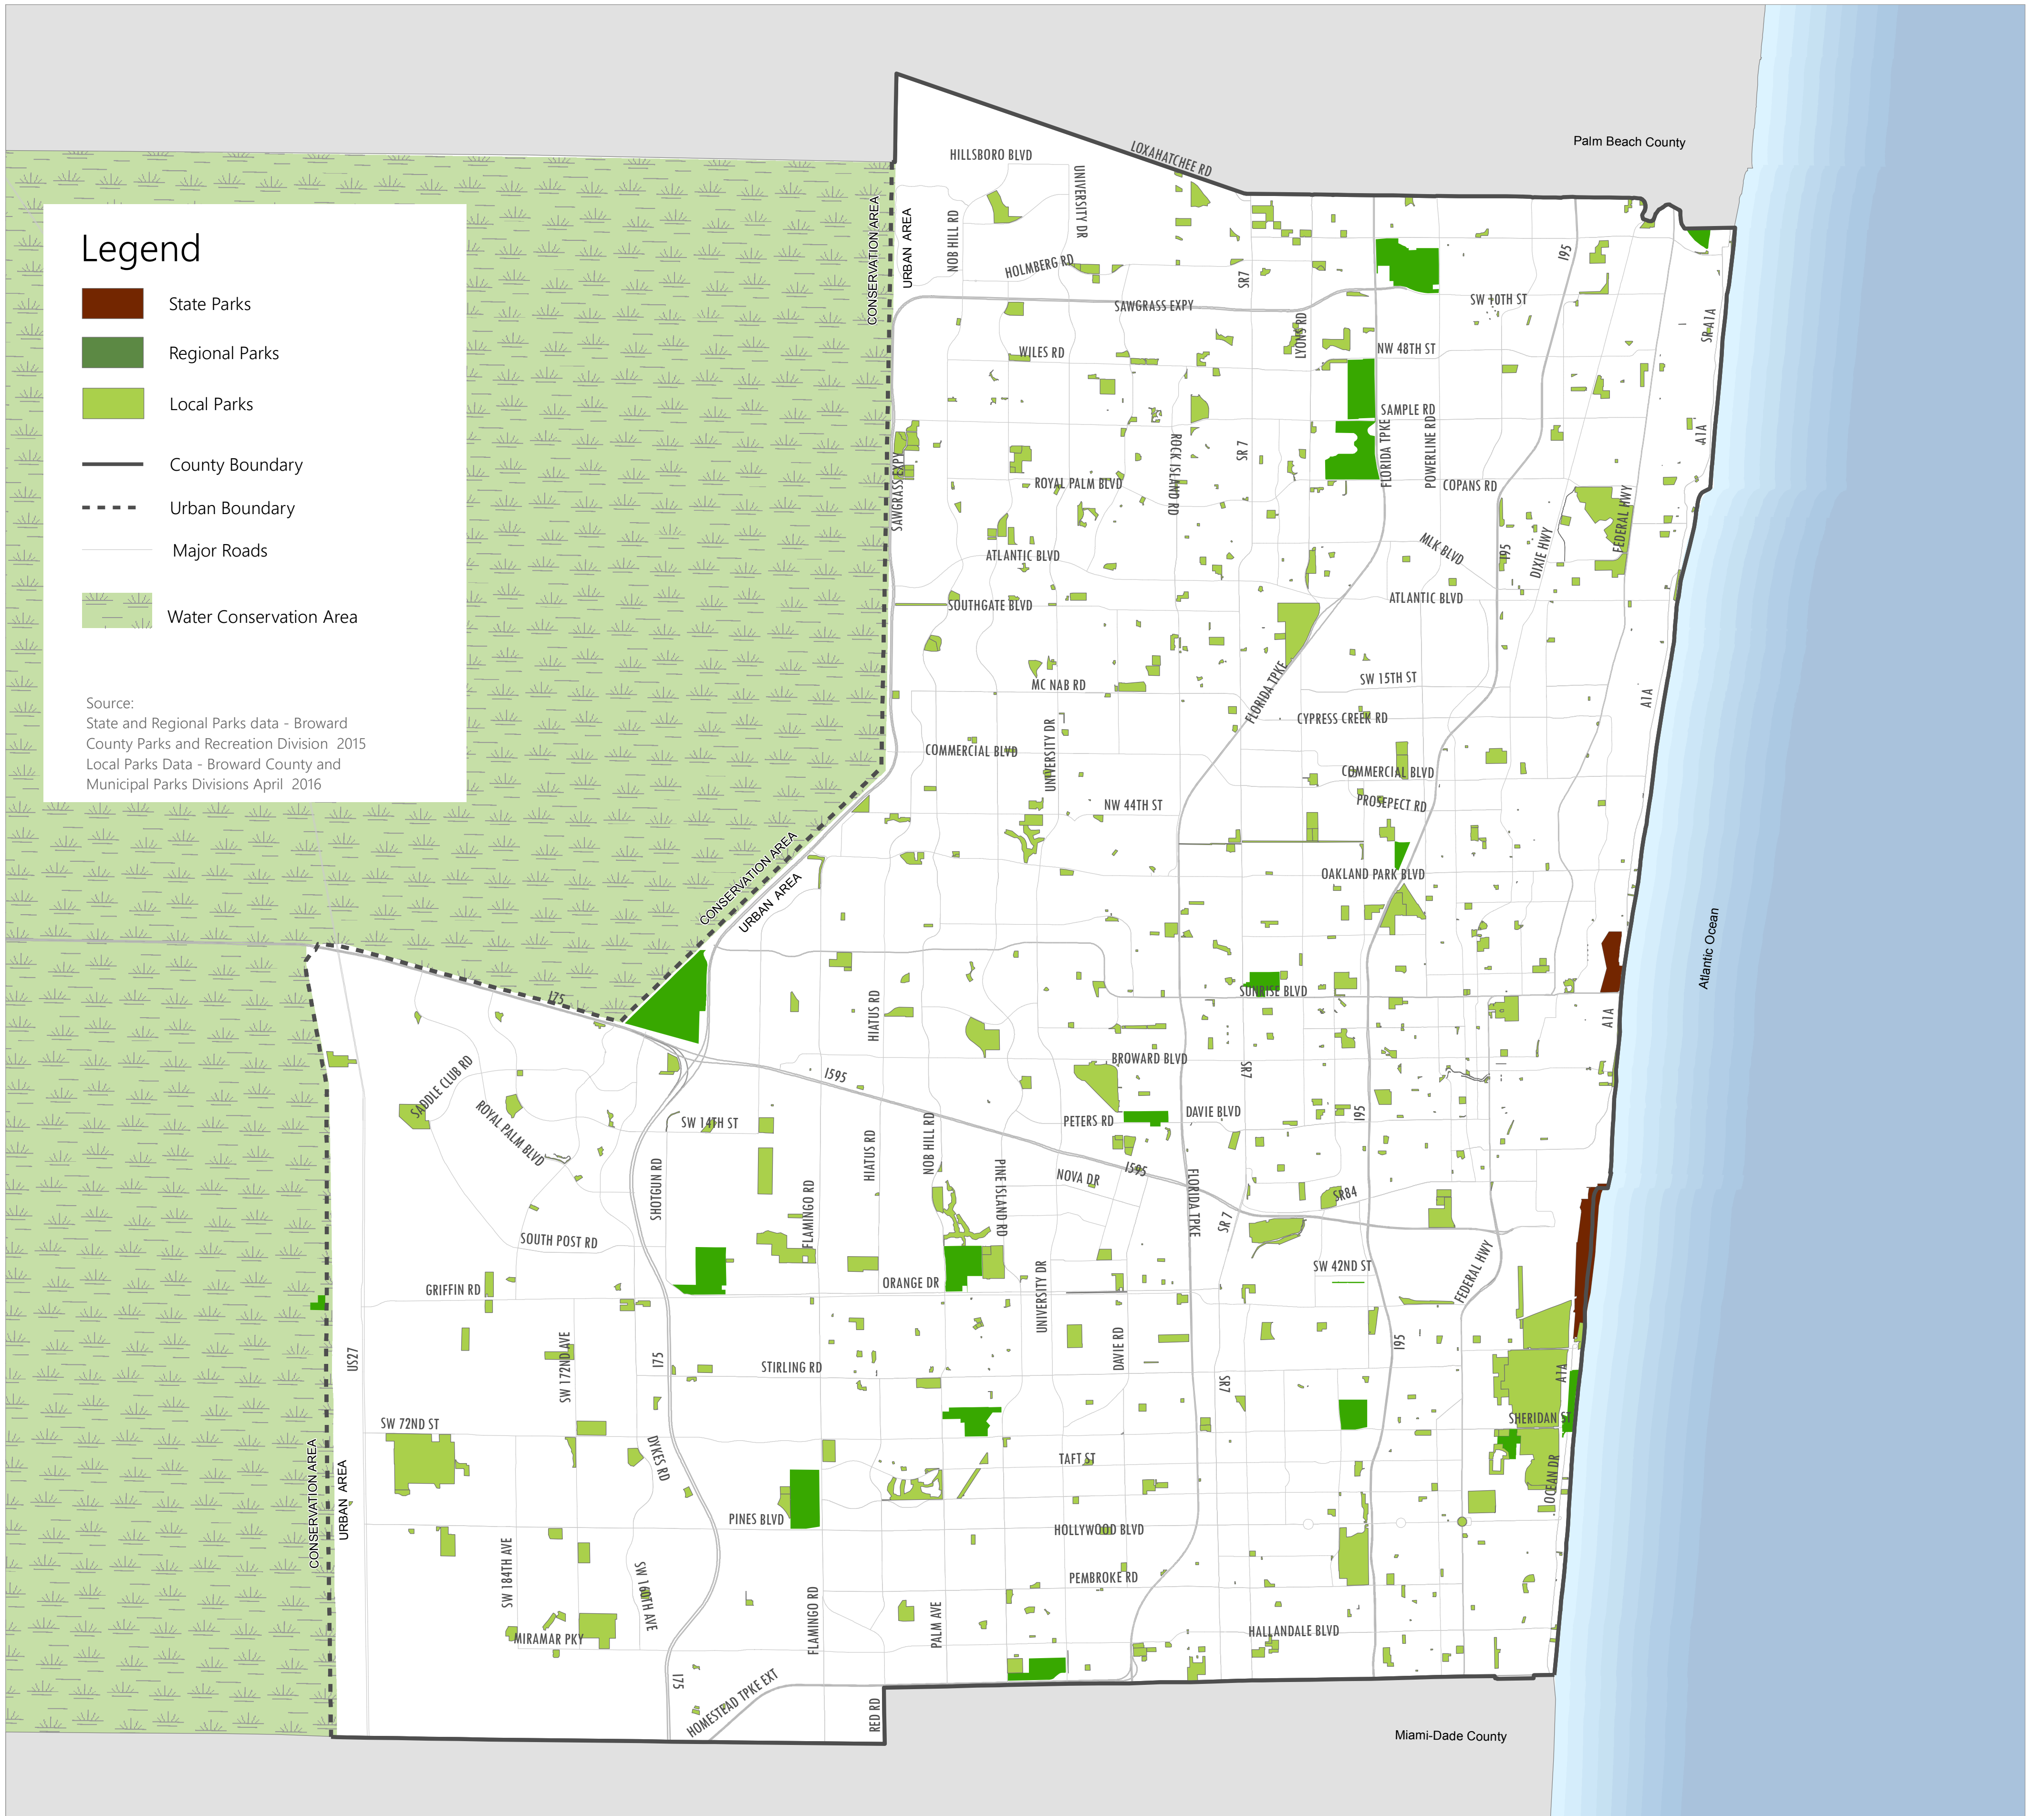

Legend

- State Parks
- Regional Parks
- Local Parks
- County Boundary
- Urban Boundary
- Major Roads
- Water Conservation Area

Source:
State and Regional Parks data - Broward County Parks and Recreation Division 2015
Local Parks Data - Broward County and Municipal Parks Divisions April 2016