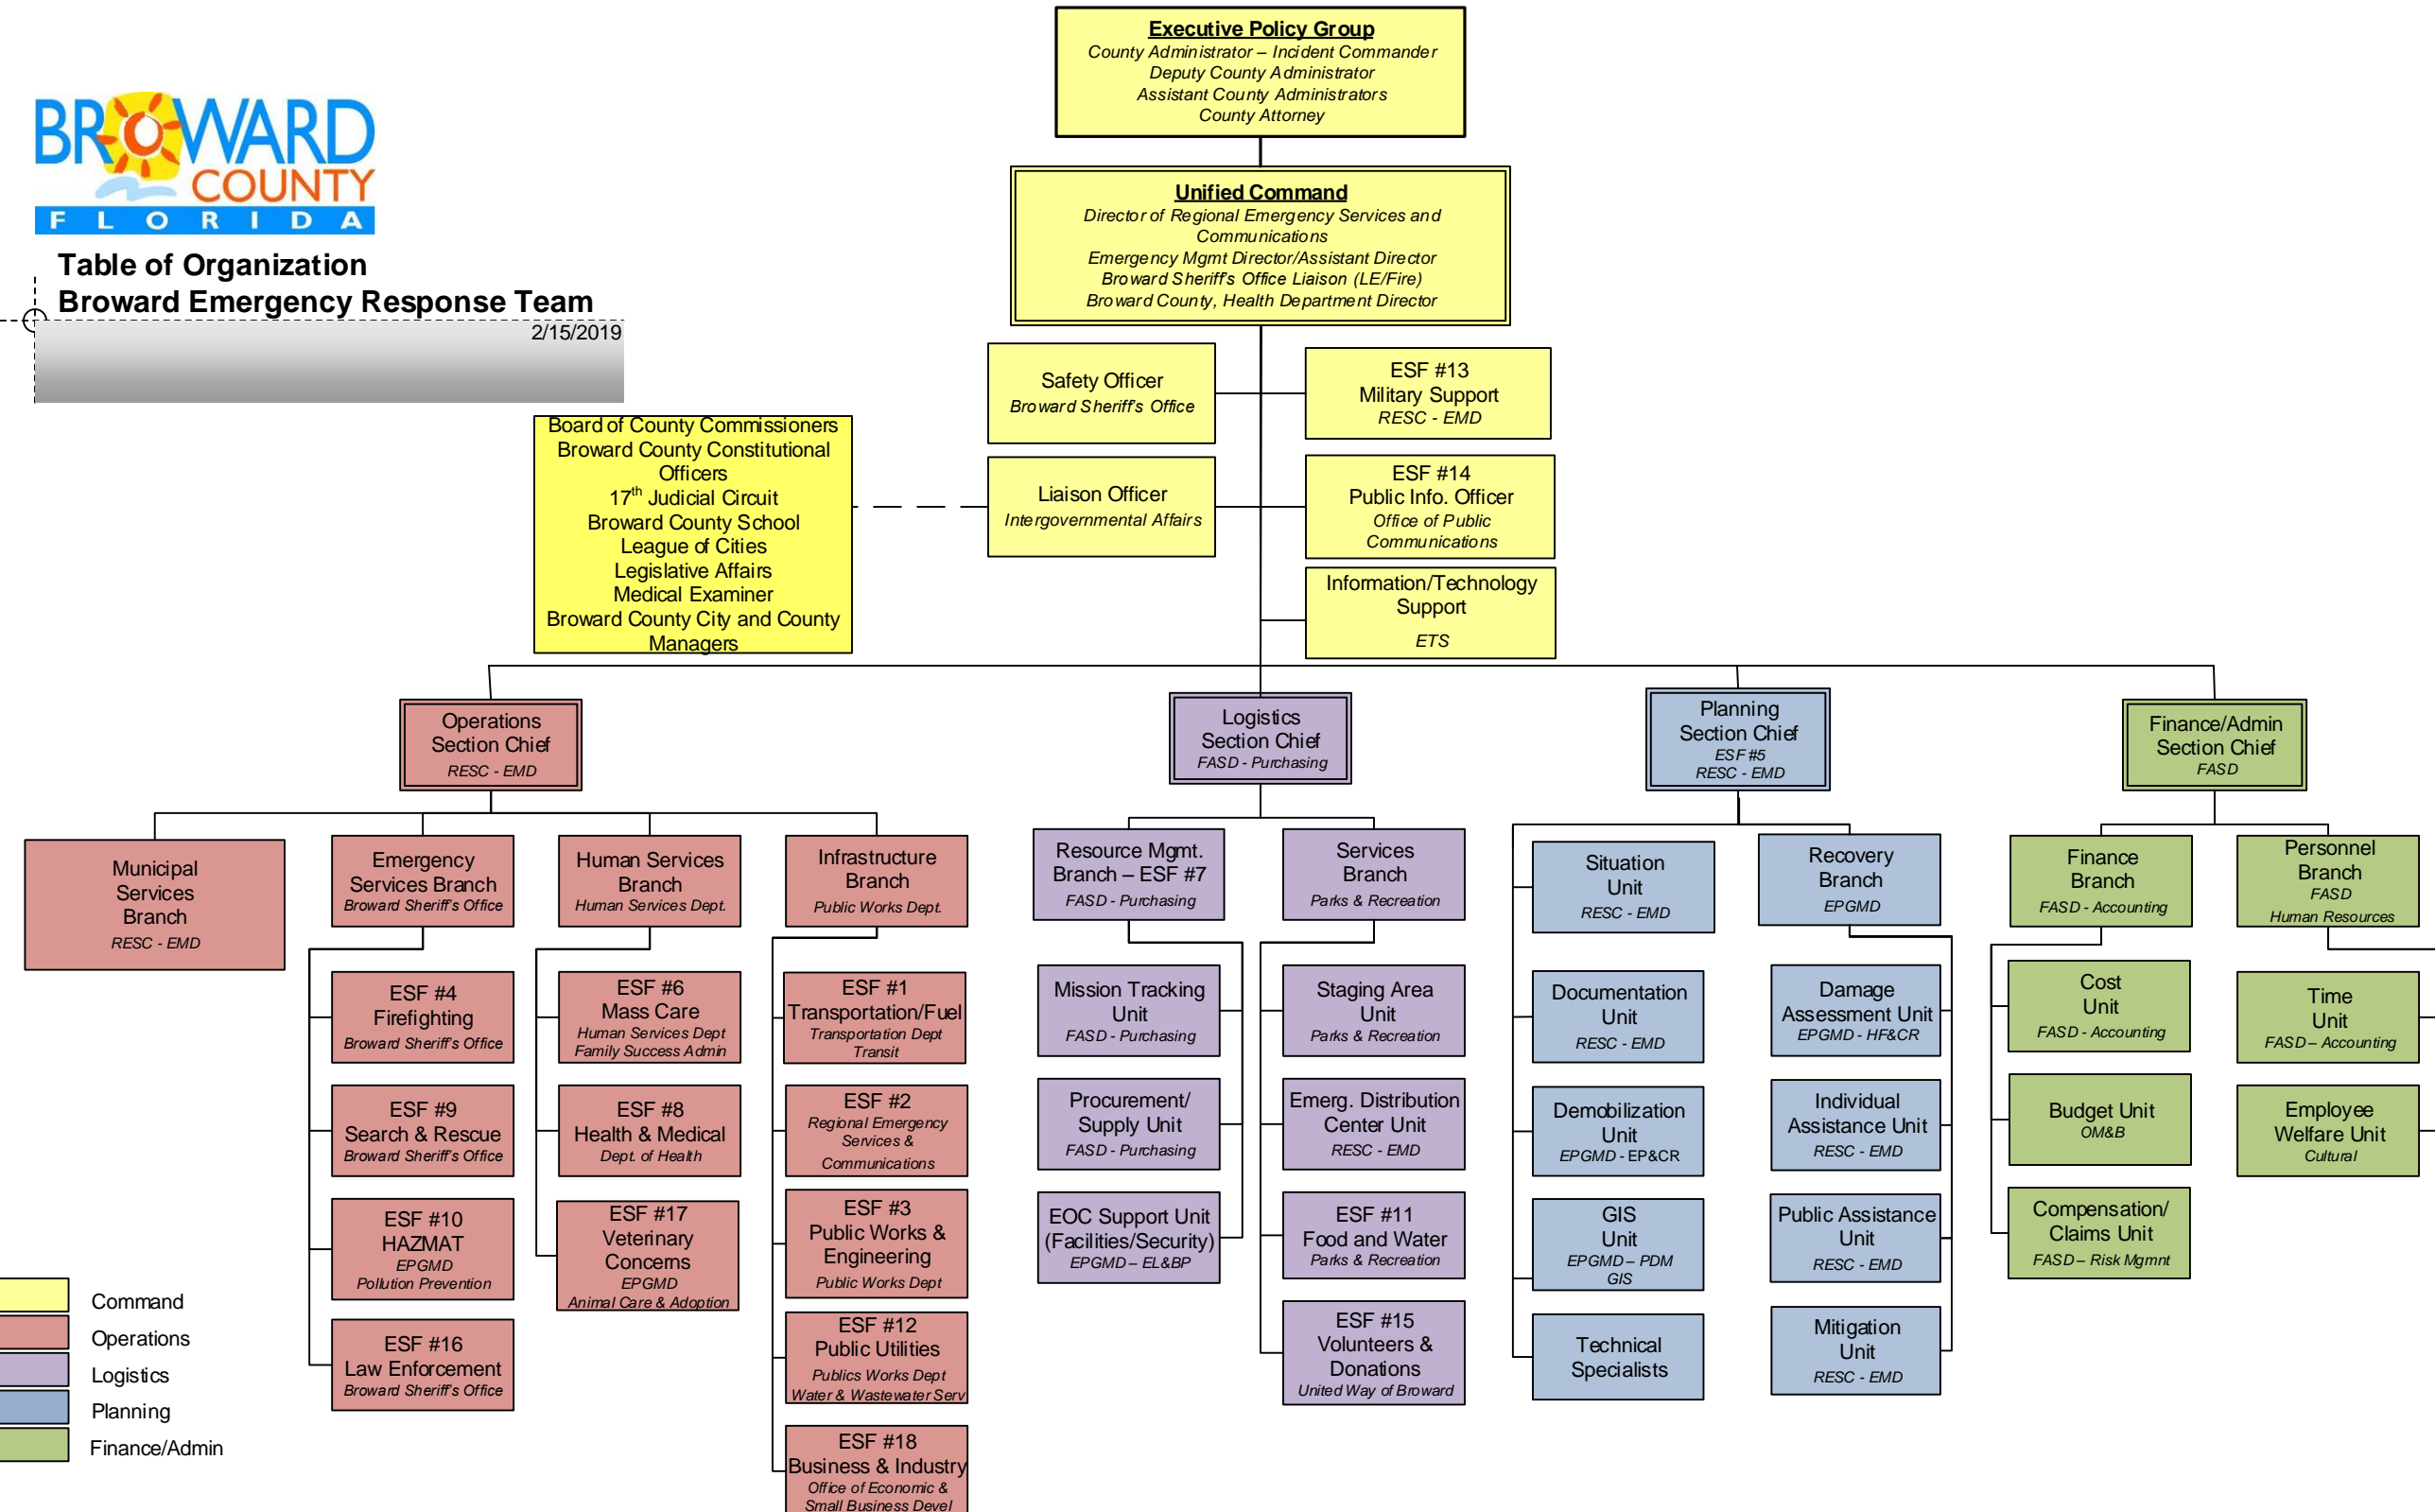

**Table of Organization
Broward Emergency Response Team**

2/15/2019

- Command
- Operations
- Logistics
- Planning
- Finance/Admin