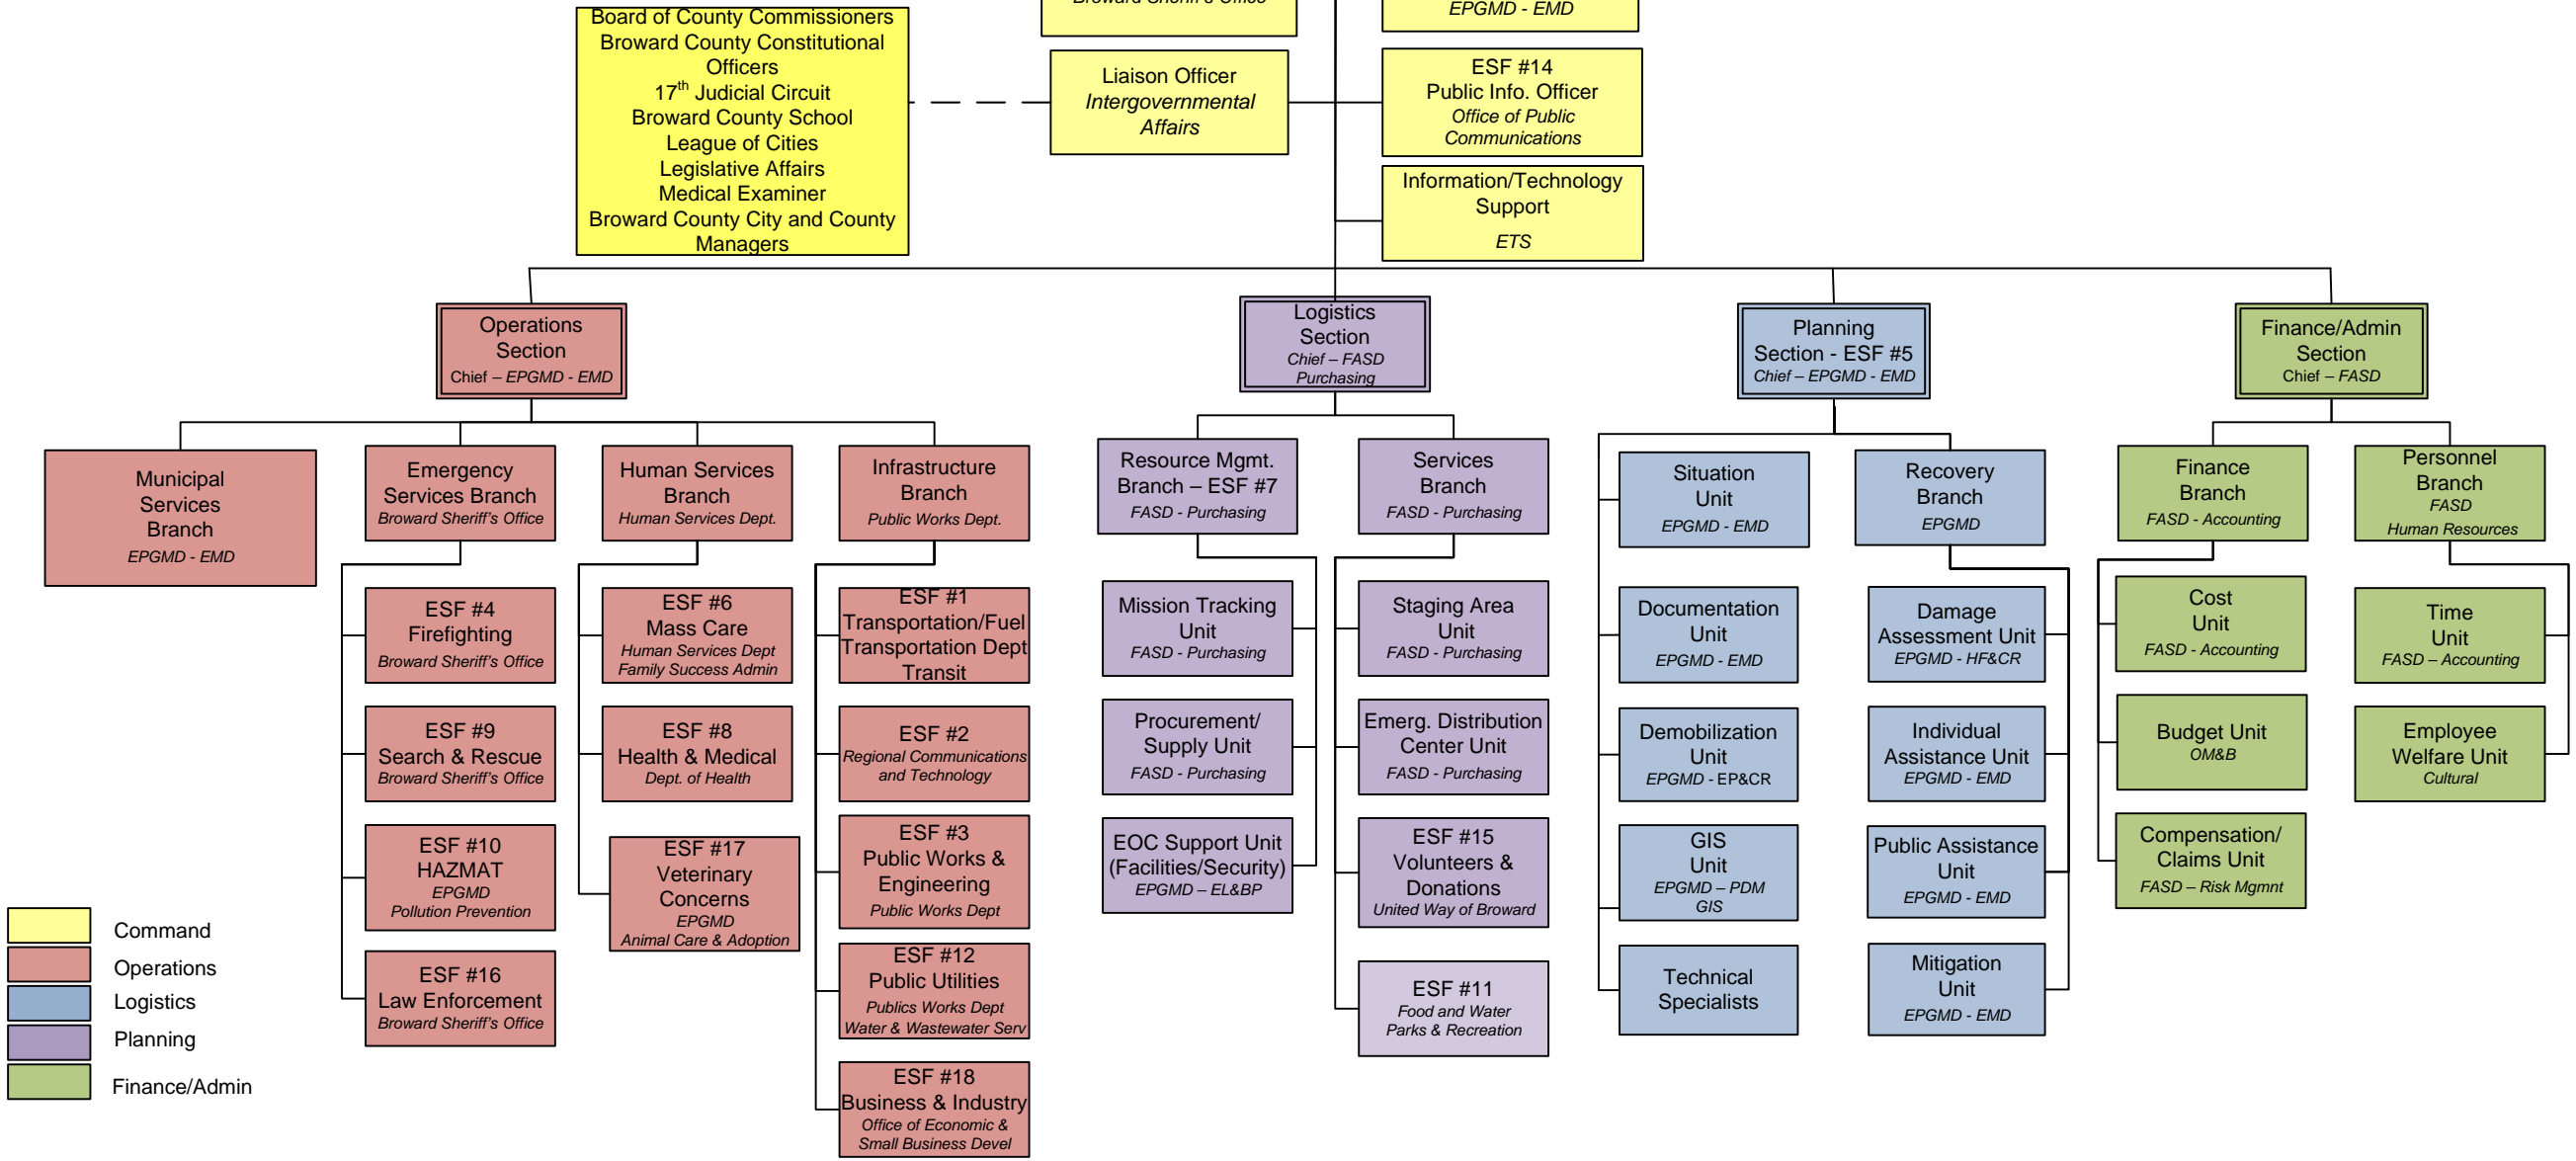

**Table of Organization
Broward Emergency Response Team**

2/1/2018

- Command
- Operations
- Logistics
- Planning
- Finance/Admin