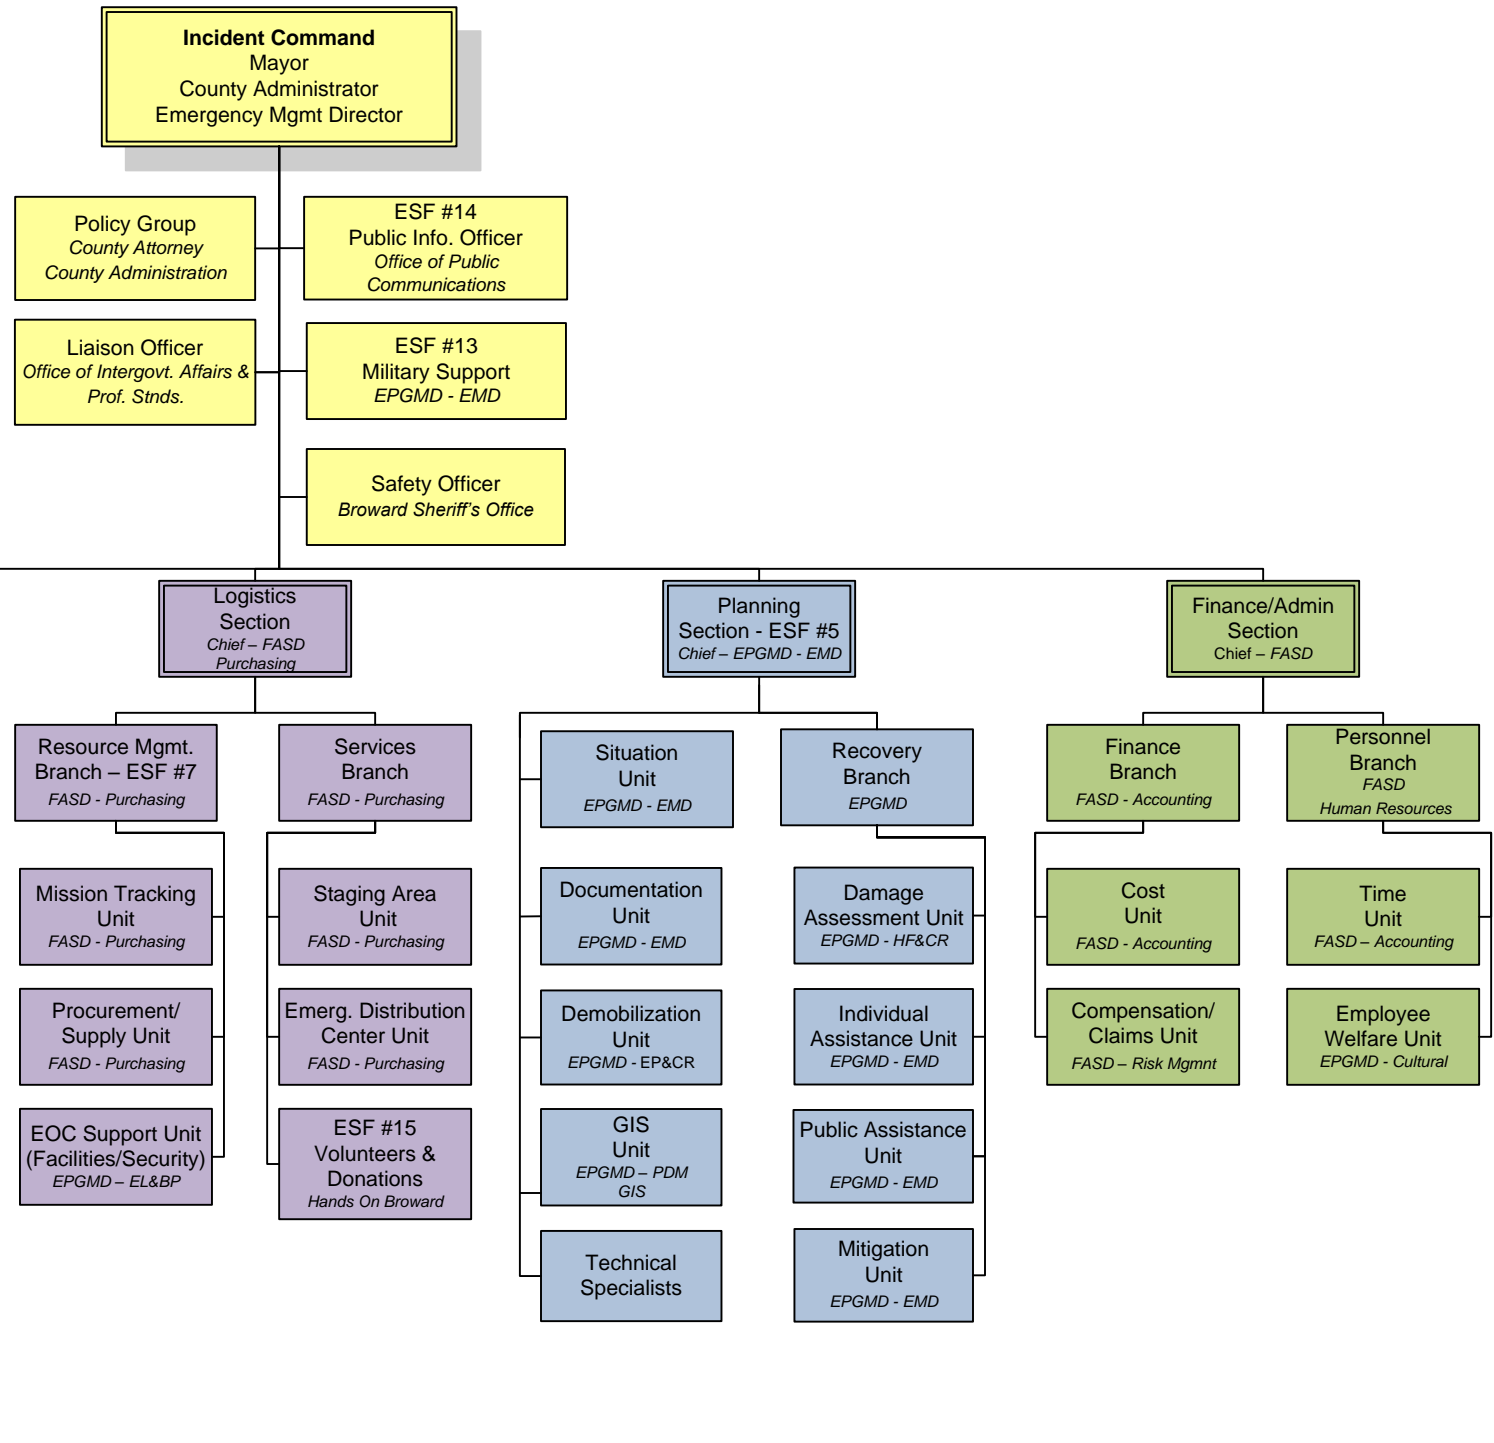

**Table of Organization  
Broward Emergency Response Team**

5/18/2016

- Command
- Operations
- Planning
- Logistics
- Finance/Admin