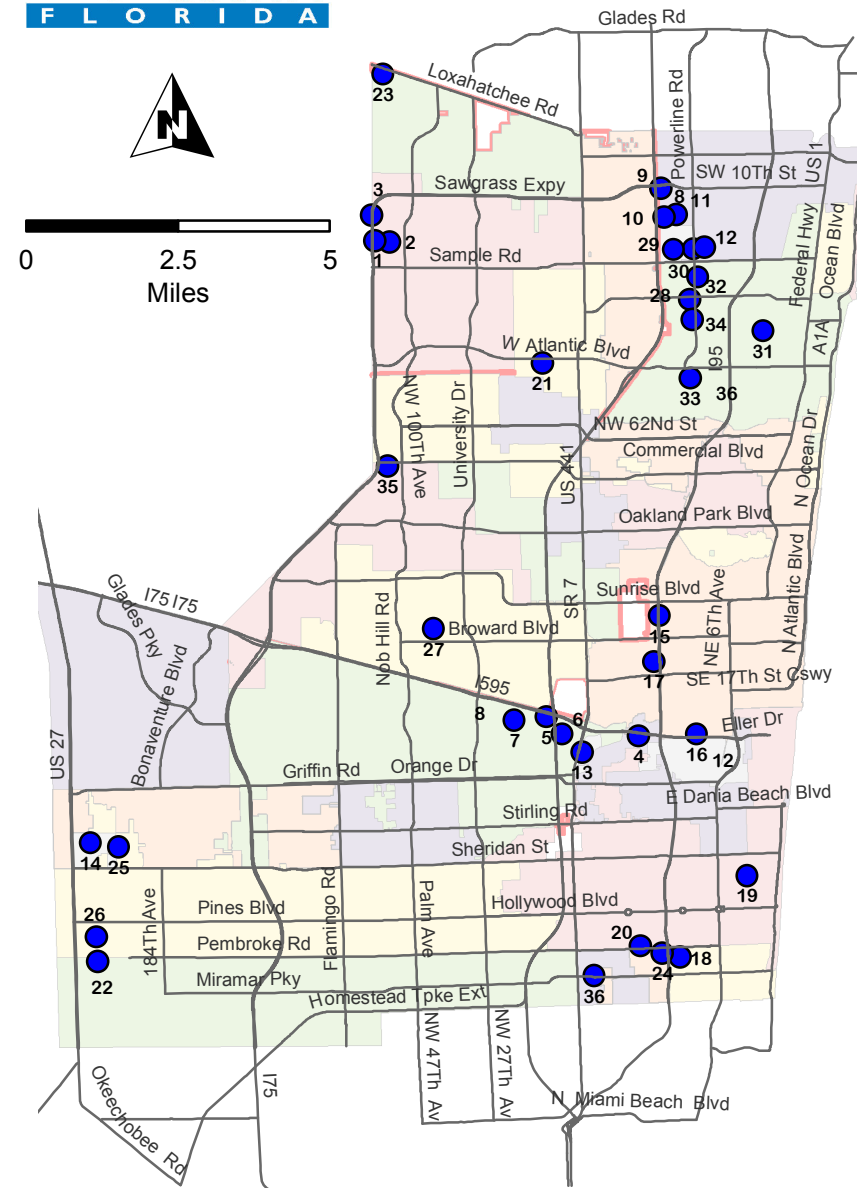

Licensed Solid Waste Management Facilities

Facility Location

1	City of Coral Spring Closed Landfill (long term care)	NW 39th Street and NW 127th Ave	Coral Springs
2	City of Coral Springs - Westside Complex	4181 NW 121st Ave	Coral Springs
3	Coral Springs Trash Transfer Station	Wiles Rd & NW 121 Ave	Coral Springs
4	WM Recycling Sun Recycling #3	3251 SW 26th Ter	Dania Beach
5	Broward County Trash Transfer Station - Central	5490 Reese Rd	Davie
6	WM Recycling Sun Recycling #14	3250 SW 50th Ave	Davie
7	WM Recycling Sun Recycling #12	2380 College Ave	Davie
8	All County Waste Recycling	1810 SW 42nd Way	Deerfield Beach
9	Deerfield Beach Recycling and Transfer	1751 SW 43rd Terrace	Deerfield Beach
10	WM Recycling Sun Recycling LLC #11	1750 SW 43rd Terrace	Deerfield Beach
11	Mirandas Tire Inc	1982 NW 44th Street	Fort Lauderdale
12	Broward County South Resource Recovery (Permitted by FDEP)	SR 441 & SR 84	Fort Lauderdale
13	Browad County Landfill	7101 S.W. 205 Avenue	Fort Lauderdale
14	City of Fort Lauderdale Sludge Transfer Station	2101 NW 6th St	Fort Lauderdale
15	Snyder Park Transfer Station	3299 SW 4th Ave	Fort Lauderdale
16	Envirocycle Inc.	849 SW 21st Ter	Fort Lauderdale
17	Hallandale Beach Trash Transfer Station	609 NW 8th Ave	Hallandale Bch
18	City of Hollywood Yard Trash Disposal Site Landfill (long term care)	South of Taft @N 12 Ave	Hollywood
19	City of Hollywood - Transfer Station	1600 S Park Rd	Hollywood
20	City of Margate Public Works Department	102 Rock Island Rd	Margate
21	True Enterprise, Inc.	2250 SW 208 Avenue	Miramar
22	Lox Road Vegetarive Recycling (B.G. Katz Nurseries, Inc.)	15800 Loxahatchee Road	Parkland
23	Pembroke Park Recycling and Transfer	1899 SW 31st Ave	Pembroke Park
24	Bergeron Recycling	19820 Sylvan Pass	Pembroke Pines
25	Reuter Recycling of Florida	20701 Pembroke Rd	Pembroke Pines
26	City of Plantation Horticultural Recycling Center	750 NW 91st Ave	Plantation
27	Broward County Trash Transfer Station - North	2780 N PowerlineRd	Pompano Beach
28	Broward County North Resource Recovery (Permitted by FDEP)	2600 NW 48th St	Pompano Beach
29	Monarch Hill landfill	2700 NW 48th St	Pompano Beach
30	Pompano Beach Transfer Station	1201 NE 3rd Ave	Pompano Beach
31	WM Recycling Pompano	1951 N PowerlineRd	Pompano Beach
32	FSR Hauling	1601 SW 3rd Street	Pompano Beach
33	WM Recycling Sun Recycling #2	2281 NW 16th St	Pompano Beach
34	City of Sunrise - Trash Transfer Station	5400 Block Of NW 108 Ave	Sunrise
35	Broward County Trash Transfer Station - South	5601 W Hallandale Beach Blvd	West Park