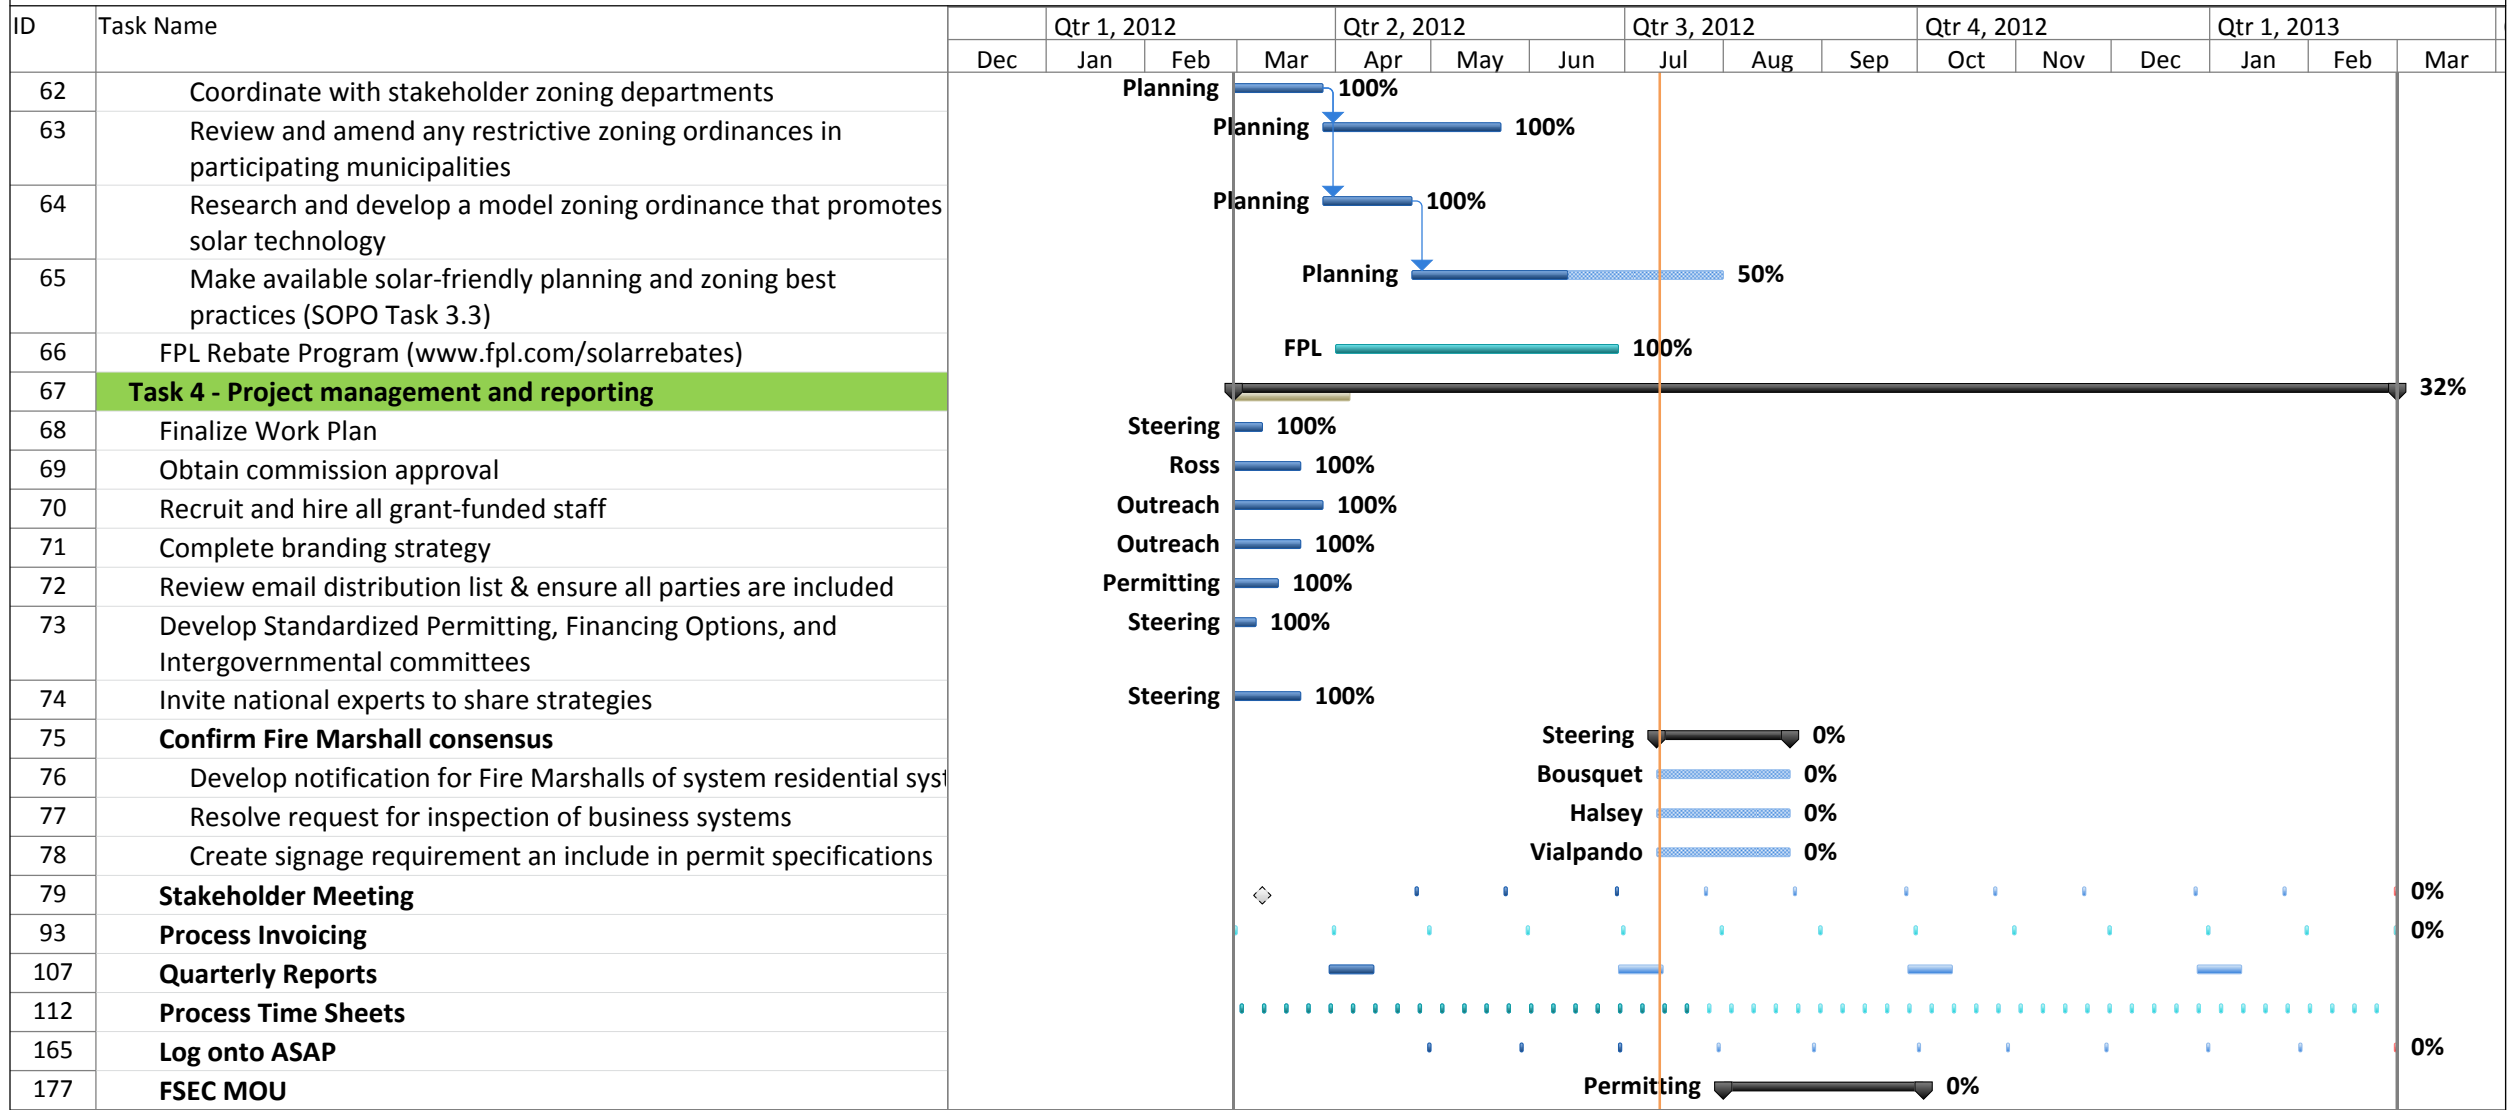

Broward Rooftop Solar Challenge

Broward Rooftop Solar Challenge

Broward Rooftop Solar Challenge

Broward Rooftop Solar Challenge

Critical		Task Progress		Baseline Milestone		Manual Summary	
Critical Split		Manual Task		Milestone		Project Summary	
Critical Progress		Duration-only		Summary Progress		Inactive Summary	
Task		Baseline		Summary		Deadline	

Broward Rooftop Solar Challenge