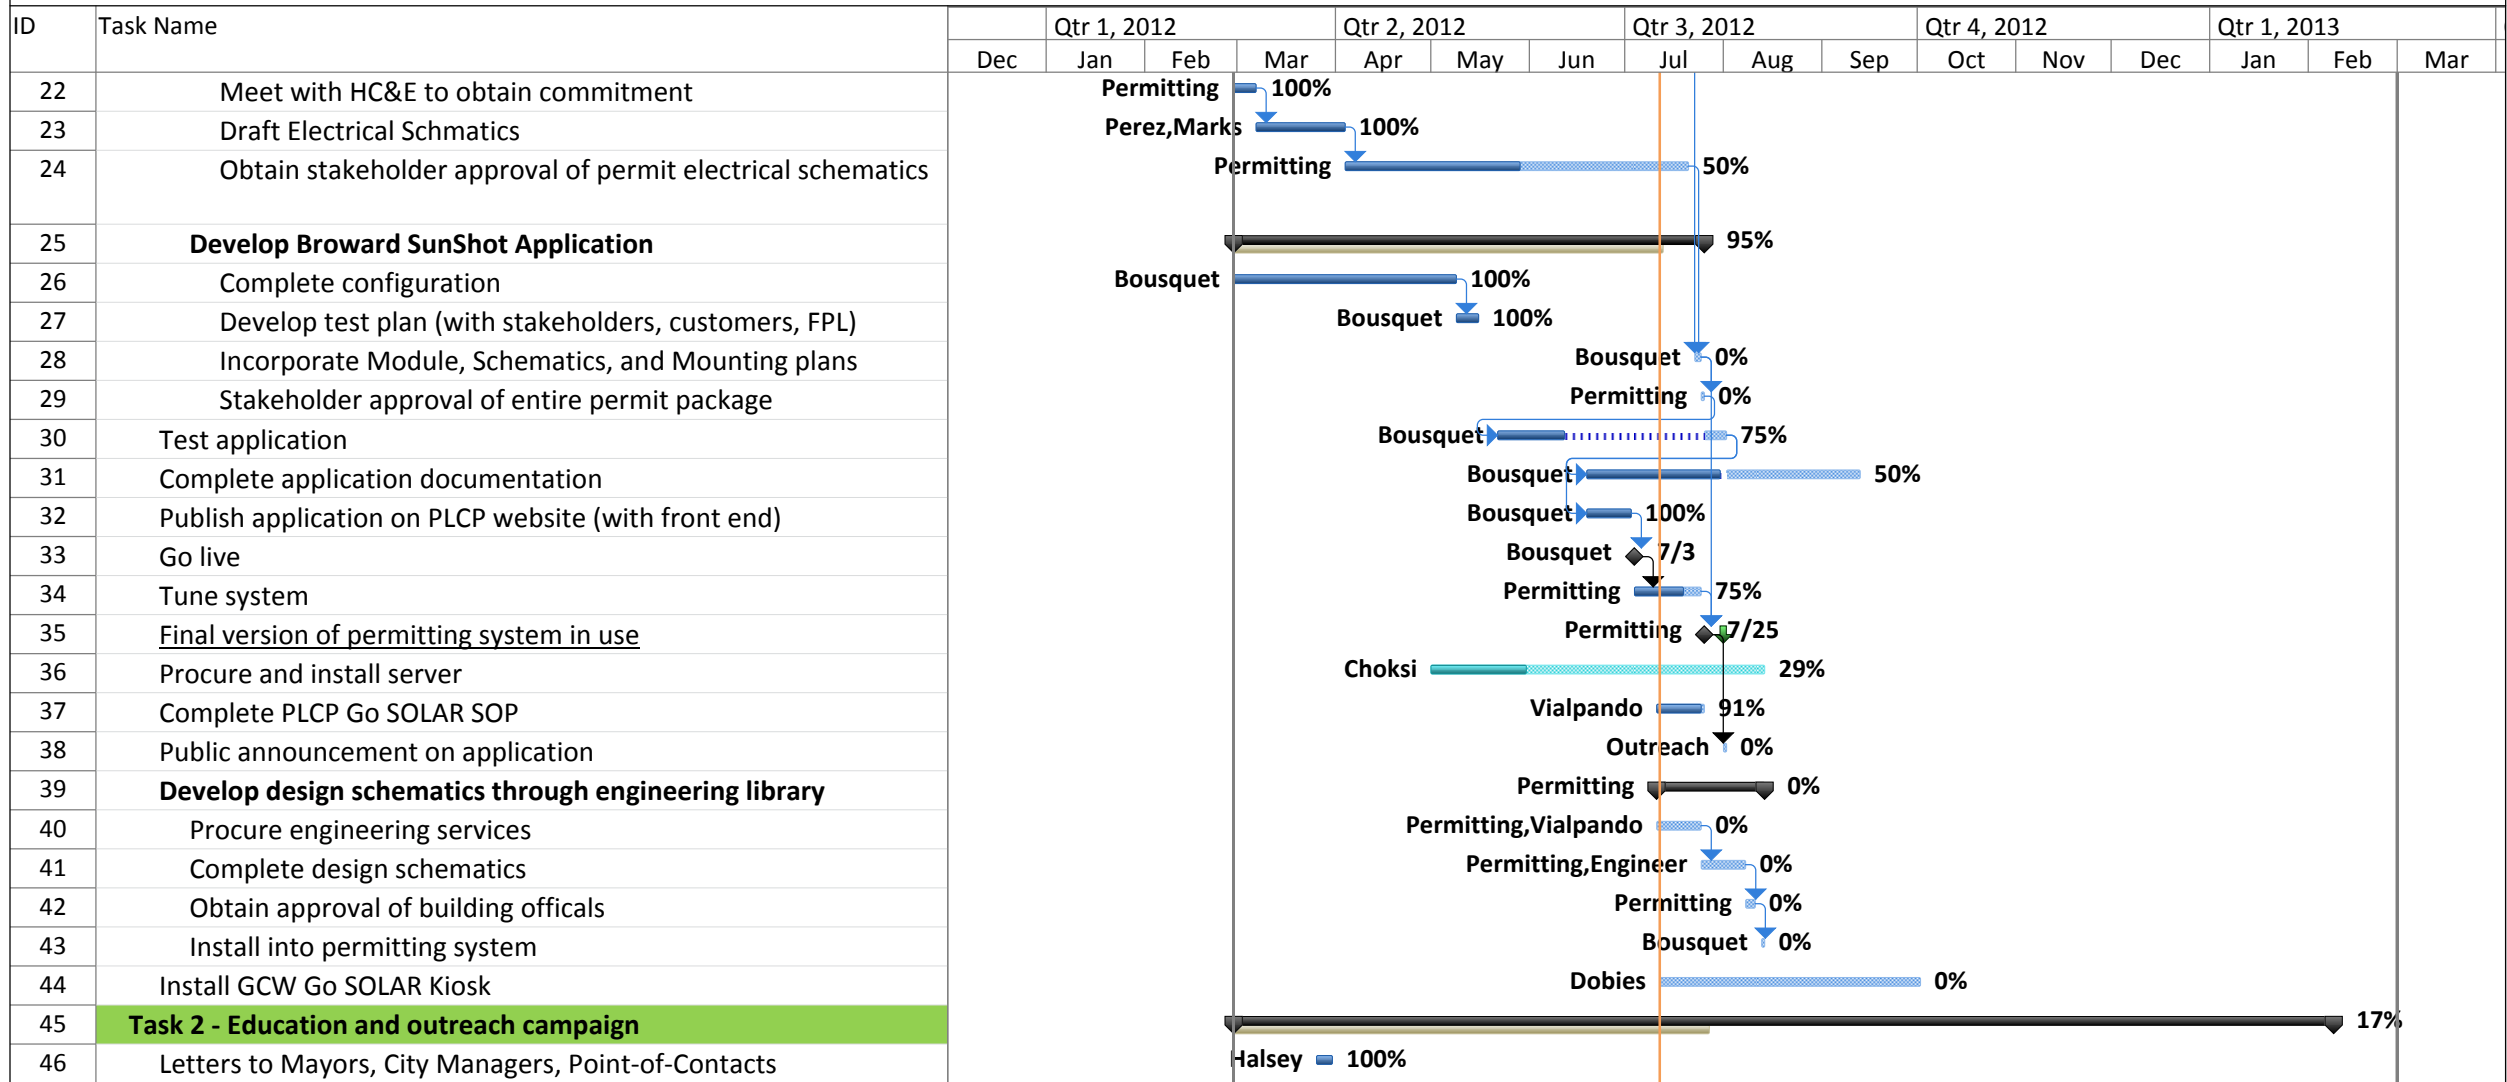

Broward Rooftop Solar Challenge

Broward Rooftop Solar Challenge

Broward Rooftop Solar Challenge

Broward Rooftop Solar Challenge

Critical		Task Progress		Baseline Milestone		Manual Summary	
Critical Split		Manual Task		Milestone		Project Summary	
Critical Progress		Duration-only		Summary Progress		Inactive Summary	
Task		Baseline		Summary		Deadline	

Broward Rooftop Solar Challenge