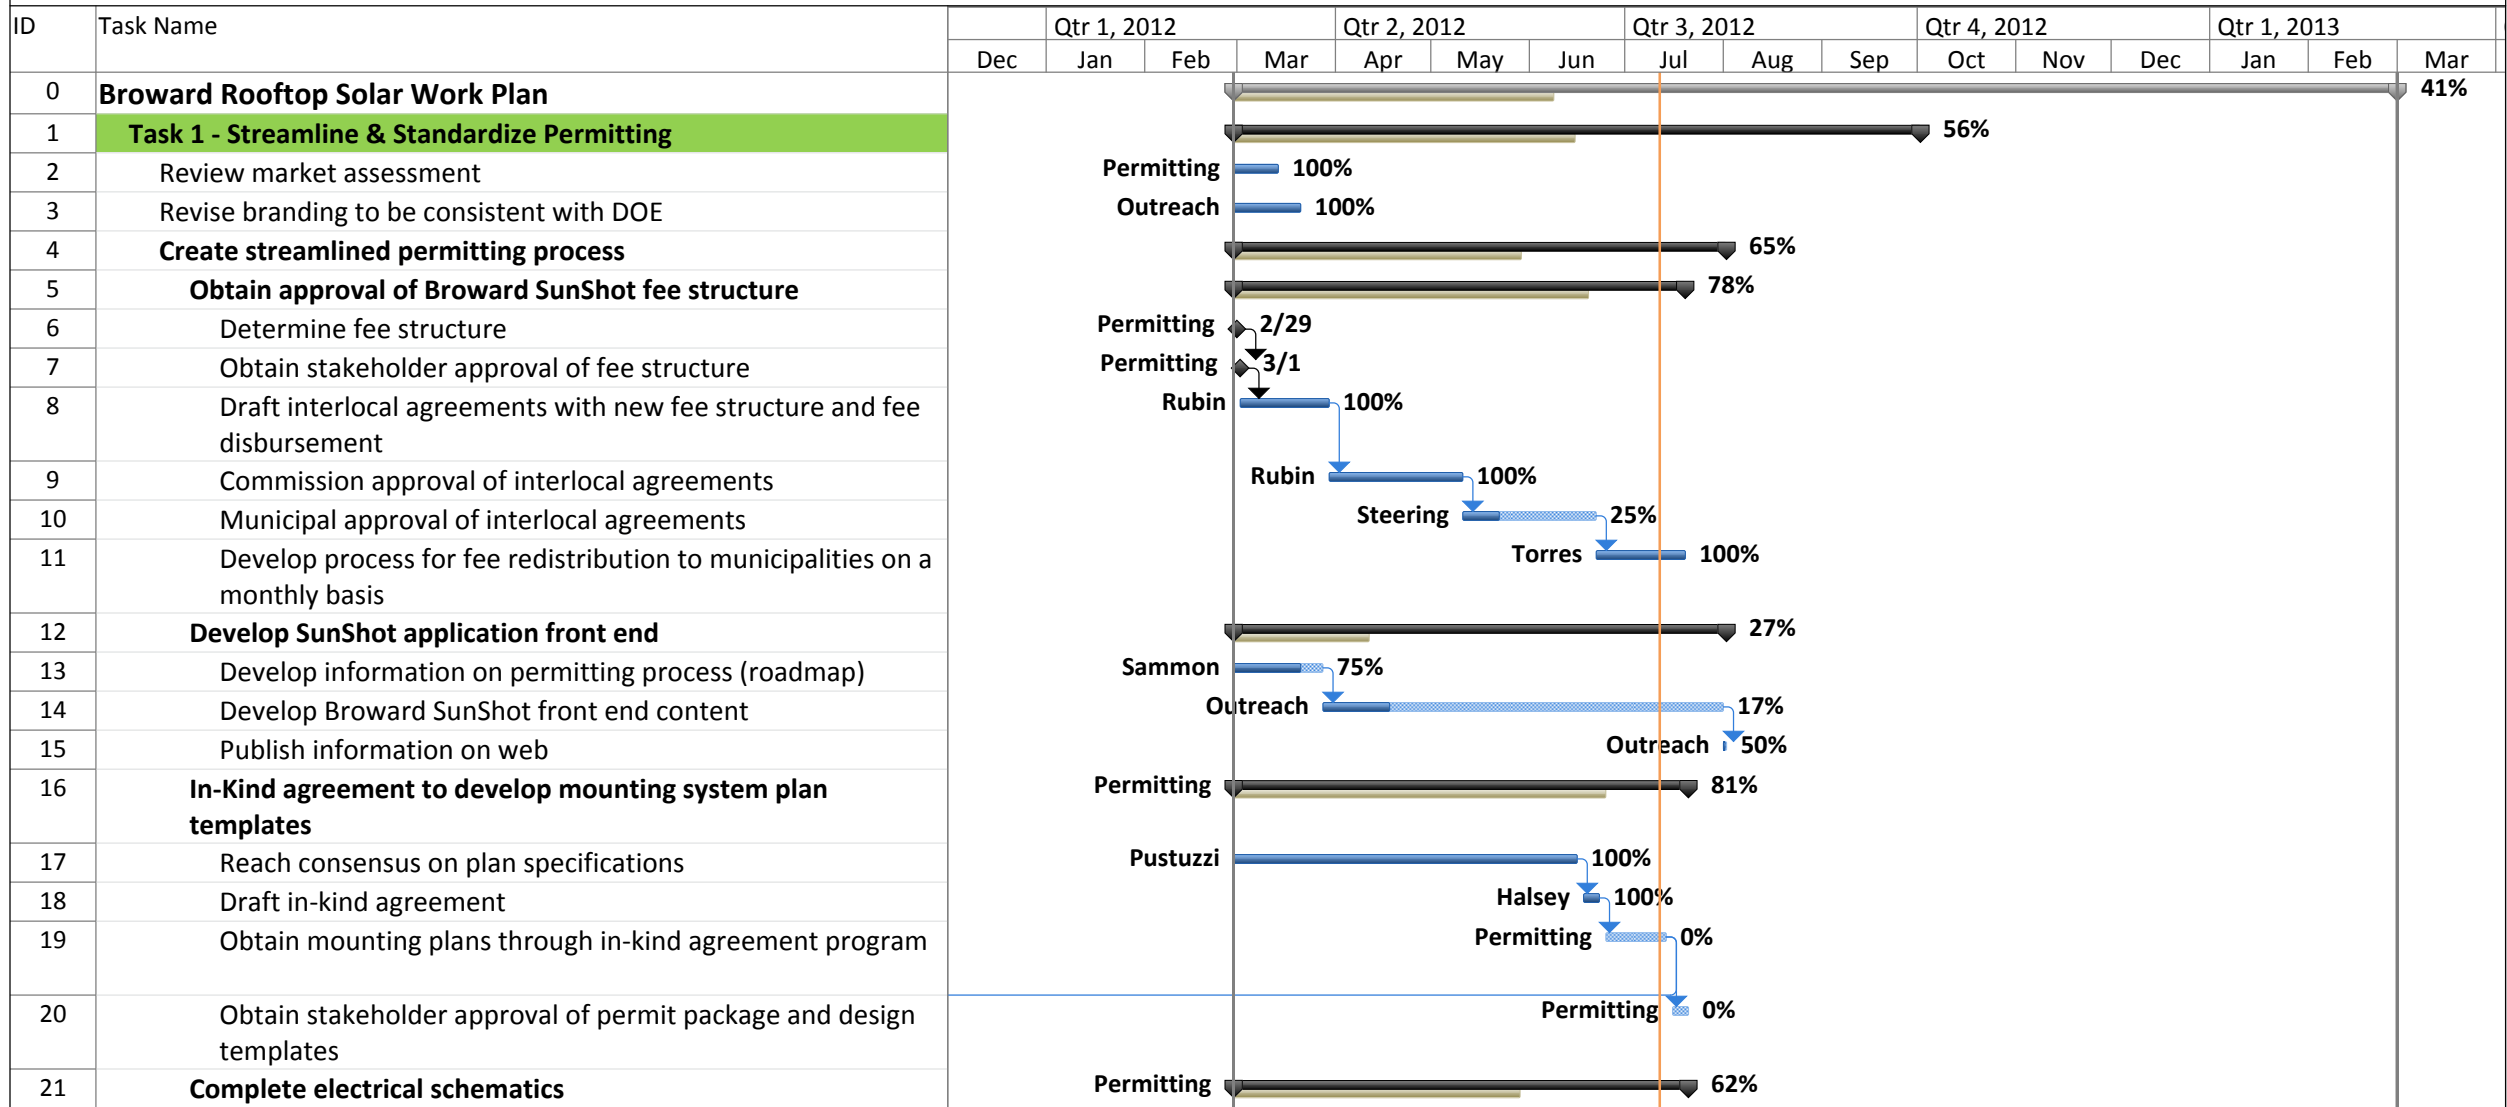

Broward Rooftop Solar Challenge

Broward Rooftop Solar Challenge

Broward Rooftop Solar Challenge

Broward Rooftop Solar Challenge

Critical		Task Progress		Baseline Milestone		Manual Summary	
Critical Split		Manual Task		Milestone		Project Summary	
Critical Progress		Duration-only		Summary Progress		Inactive Summary	
Task		Baseline		Summary		Deadline	

Broward Rooftop Solar Challenge