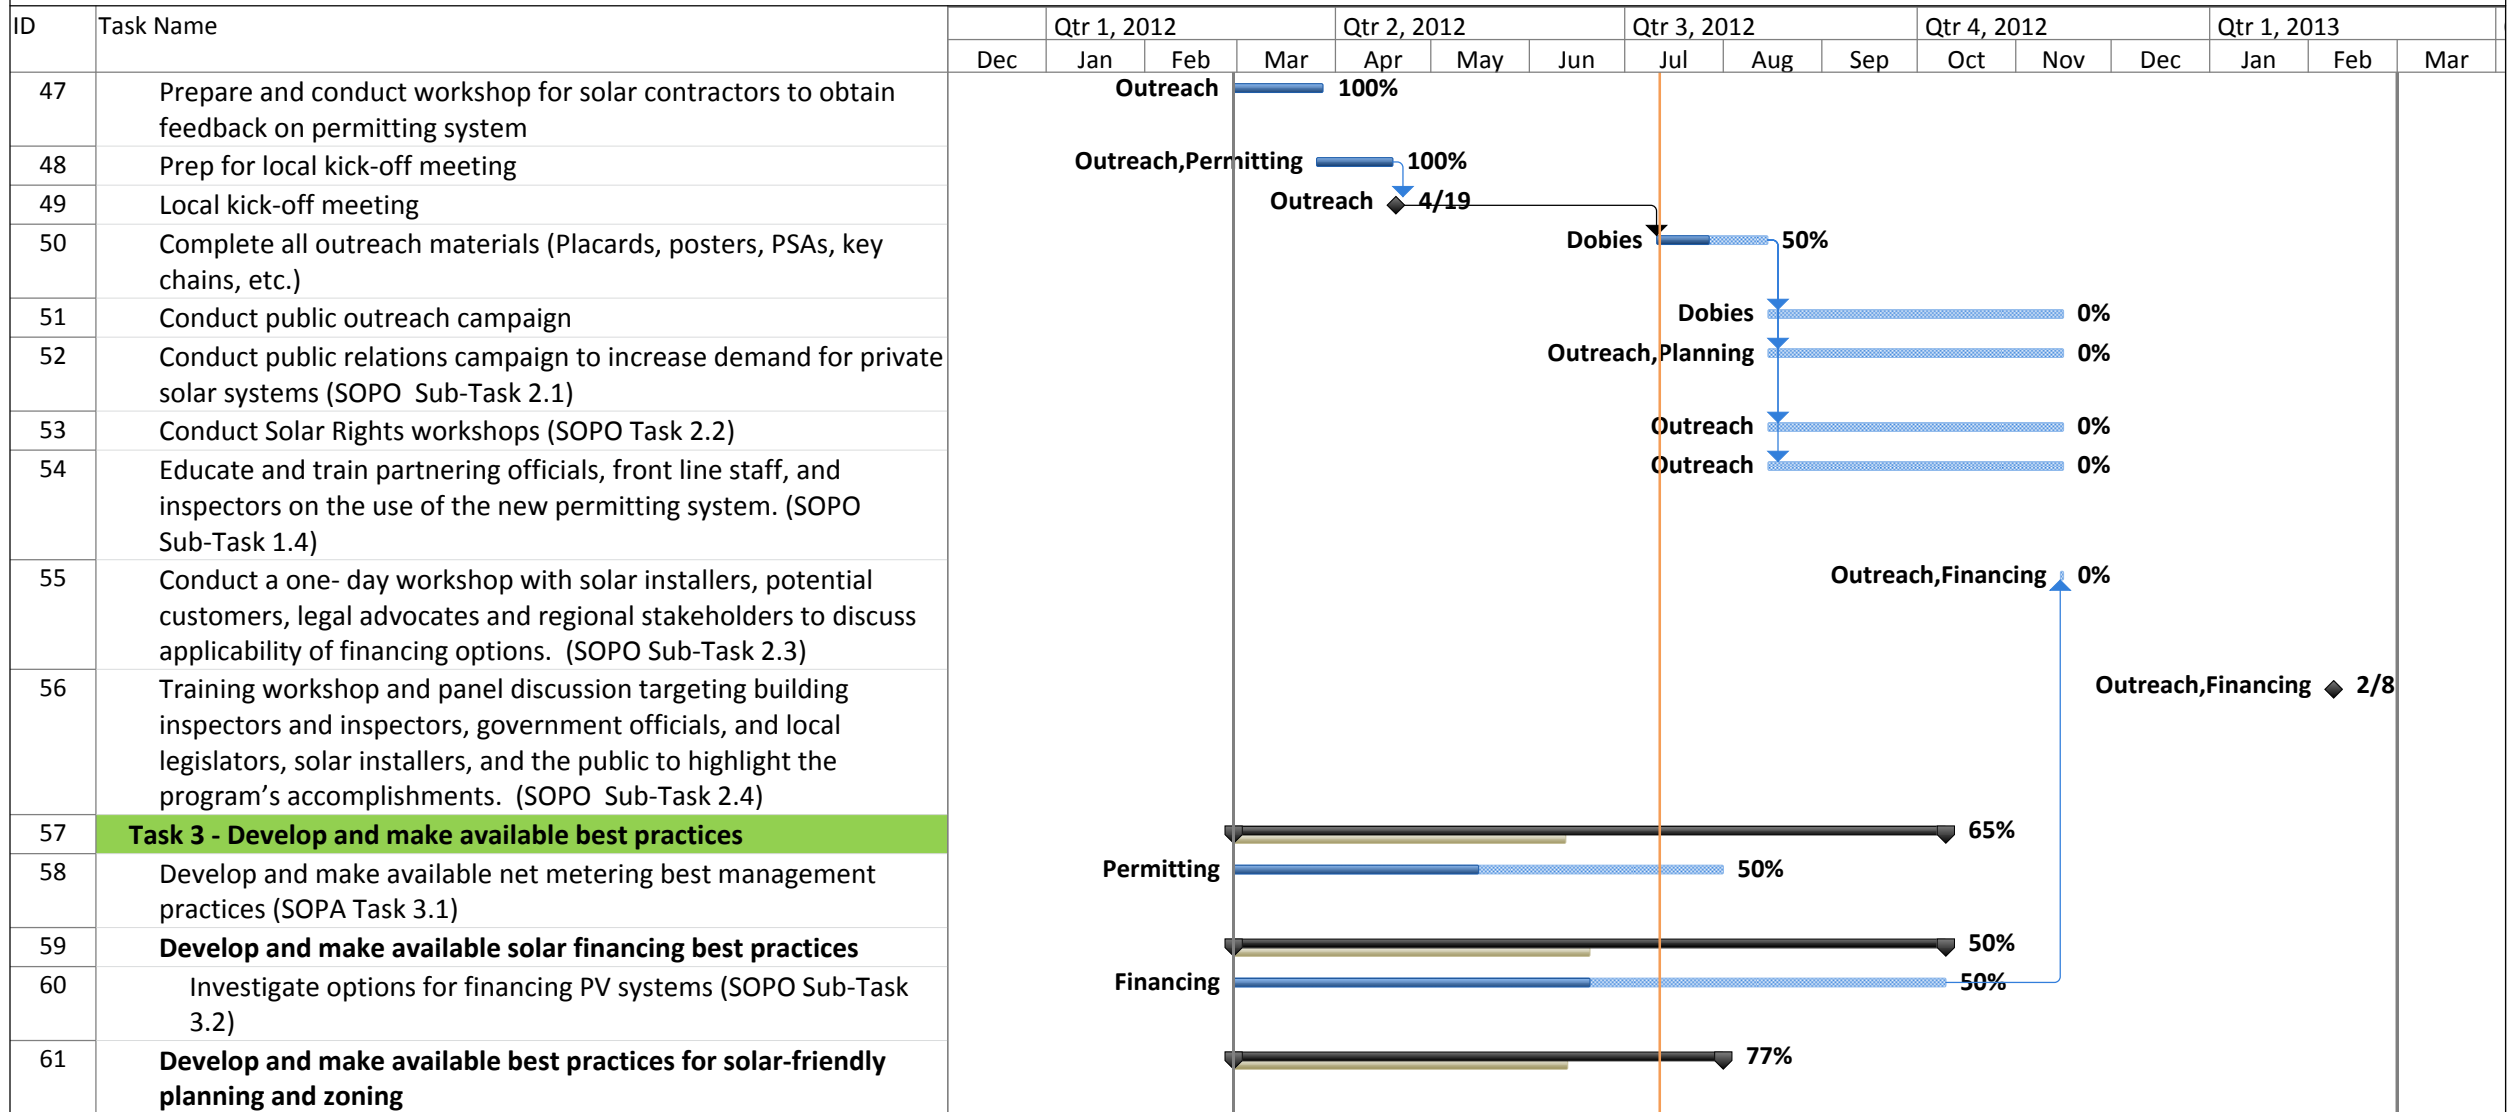

Broward Rooftop Solar Challenge

Broward Rooftop Solar Challenge

Broward Rooftop Solar Challenge

Broward Rooftop Solar Challenge

Critical		Task Progress		Baseline Milestone		Manual Summary	
Critical Split		Manual Task		Milestone		Project Summary	
Critical Progress		Duration-only		Summary Progress		Inactive Summary	
Task		Baseline		Summary		Deadline	

Broward Rooftop Solar Challenge