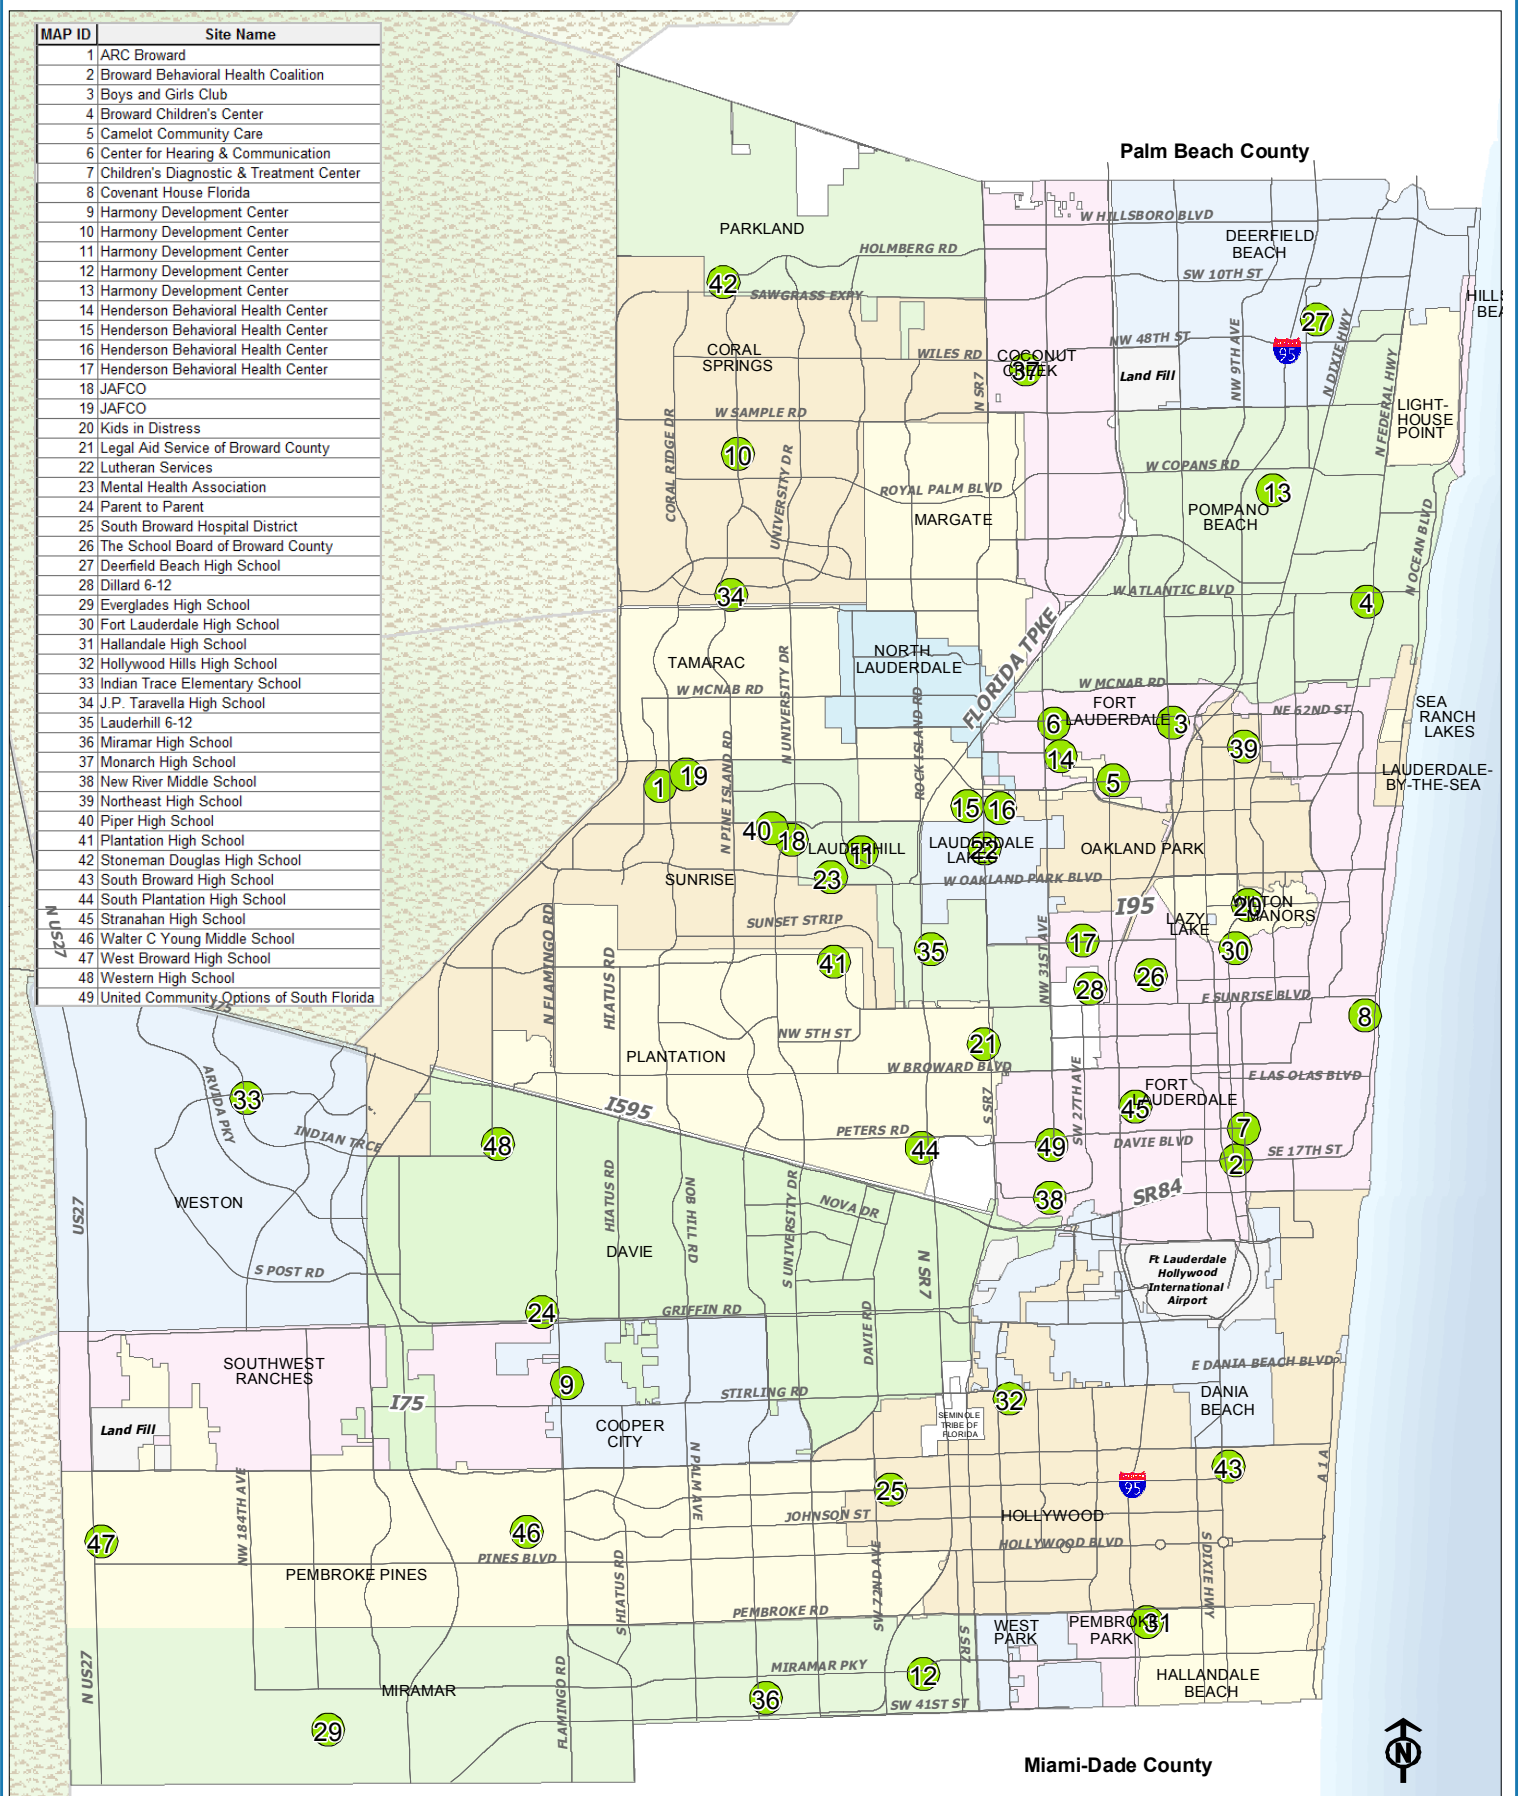

MAP ID	Site Name
1	ARC Broward
2	Broward Behavioral Health Coalition
3	Boys and Girls Club
4	Broward Children's Center
5	Camelot Community Care
6	Center for Hearing & Communication
7	Children's Diagnostic & Treatment Center
8	Covenant House Florida
9	Harmony Development Center
10	Harmony Development Center
11	Harmony Development Center
12	Harmony Development Center
13	Harmony Development Center
14	Henderson Behavioral Health Center
15	Henderson Behavioral Health Center
16	Henderson Behavioral Health Center
17	Henderson Behavioral Health Center
18	JAFCO
19	JAFCO
20	Kids in Distress
21	Legal Aid Service of Broward County
22	Lutheran Services
23	Mental Health Association
24	Parent to Parent
25	South Broward Hospital District
26	The School Board of Broward County
27	Deerfield Beach High School
28	Dillard 6-12
29	Everglades High School
30	Fort Lauderdale High School
31	Hallandale High School
32	Hollywood Hills High School
33	Indian Trace Elementary School
34	J.P. Taravella High School
35	Lauderhill 6-12
36	Miramar High School
37	Monarch High School
38	New River Middle School
39	Northeast High School
40	Piper High School
41	Plantation High School
42	Stoneman Douglas High School
43	South Broward High School
44	South Plantation High School
45	Stranahan High School
46	Walter C Young Middle School
47	West Broward High School
48	Western High School
49	United Community Options of South Florida

This map is for conceptual purposes only and should not be used for legal boundary determinations.

Prepared By:
GIS Section
Planning and Redevelopment Division
Environmental Protection and Growth Management