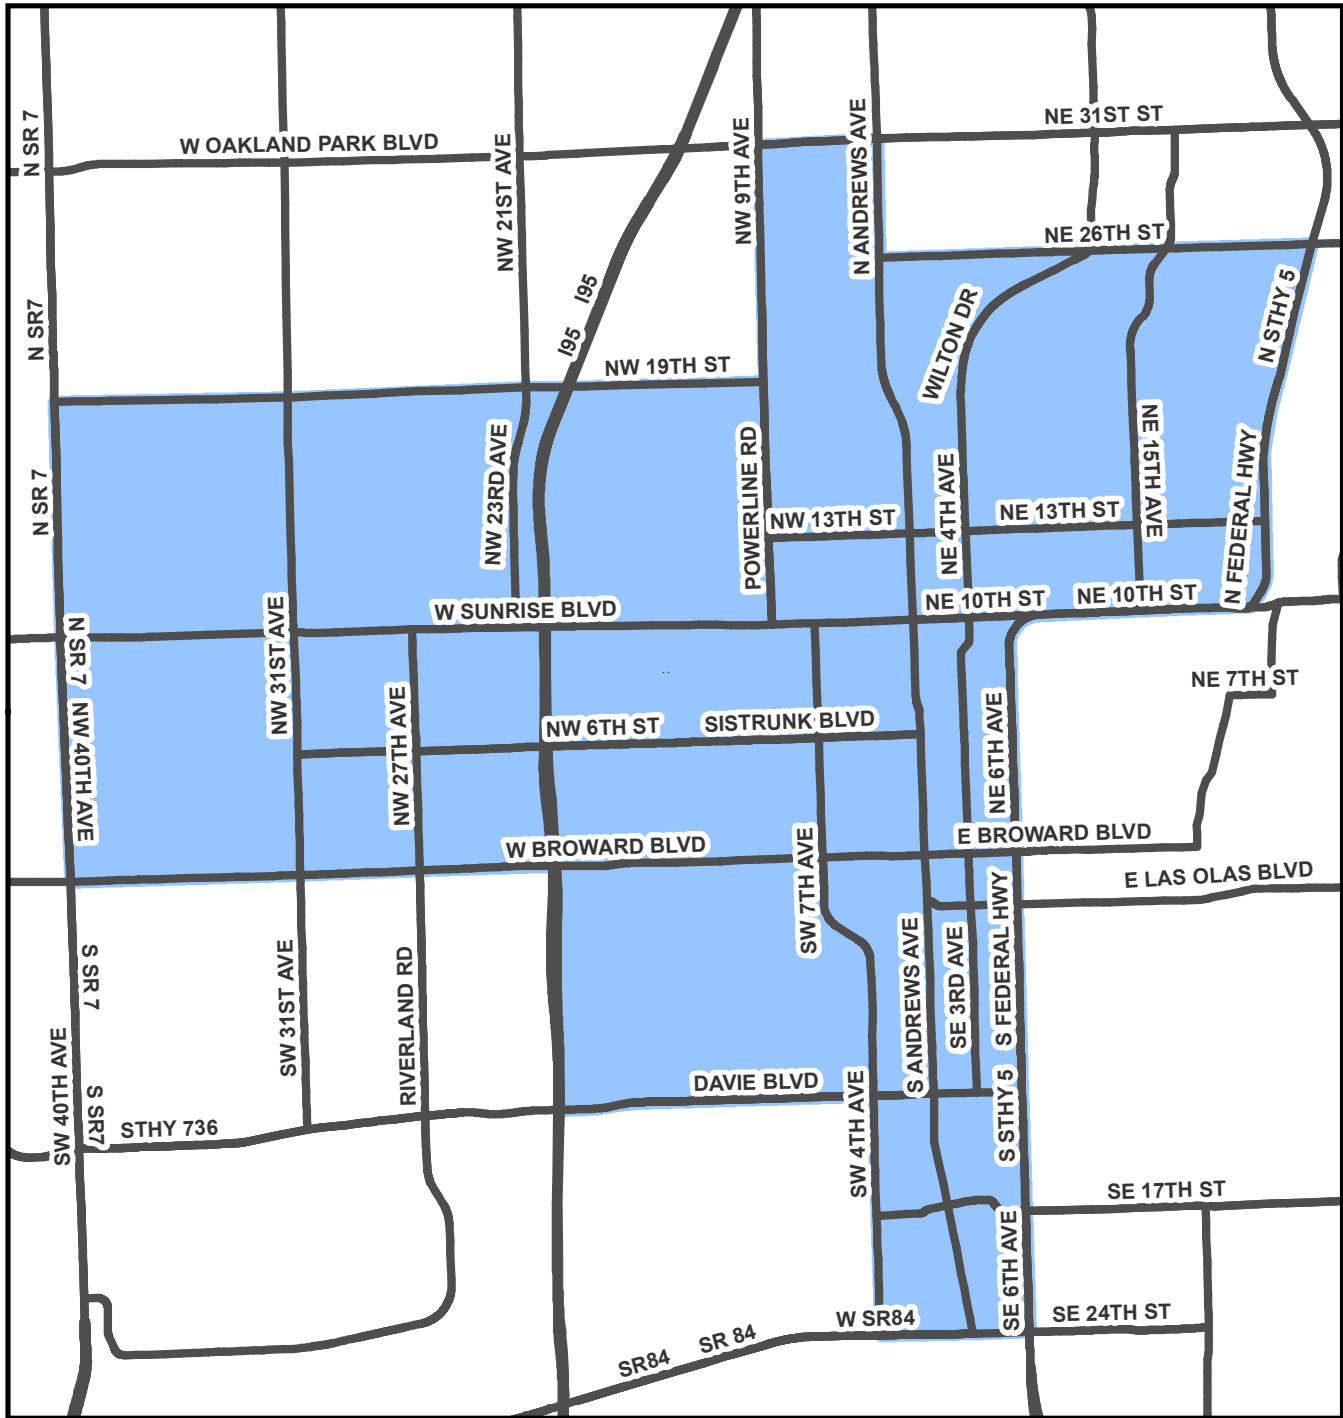

**Cities of Fort Lauderdale, Lauderdale,
Wilton Manors & BMSD
Larviciding by Truck
9/25/17 to 9/29/17 Spray Area**

Prepared by:
Mosquito Control Section
Highway and Bridge Maintenance Division
Public Works Department

Legend

Spray Area