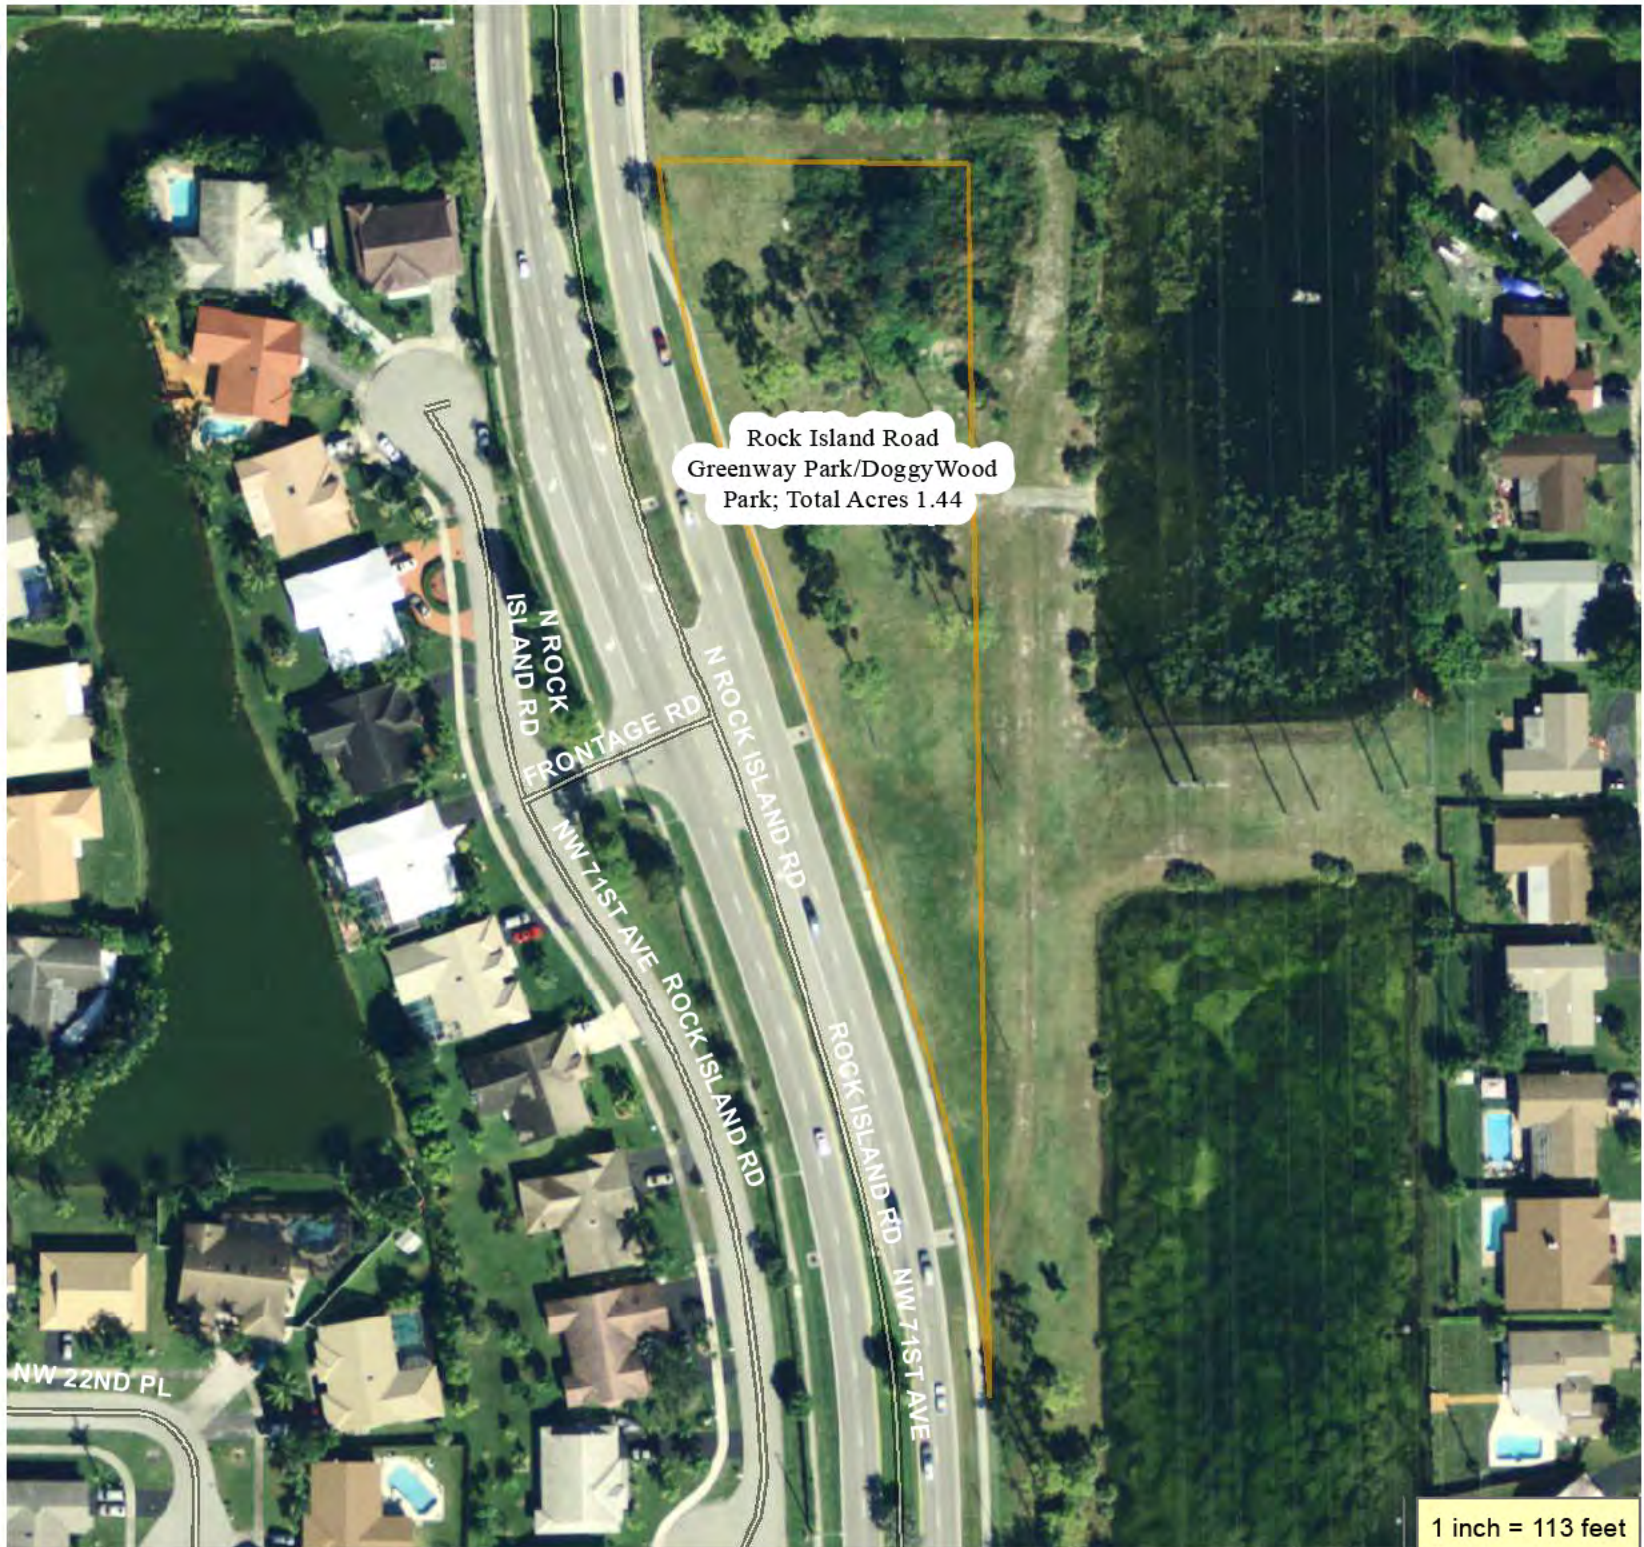

**Locator Map**

**2000 Bond Acquired Sites**

- Conservation Land
- Green Space
- Open Space
- Purchase Dvlmpt Rights

Rock Island Road  
Greenway Park/Doggy Wood  
Park; Total Acres 1.44

**F**  
**Natural Resources  
Planning and Management  
Division**

This map is for planning or illustration purposes only.  
For Information contact:  
Land Stewardship Program  
(954-519-1436).  
LAST UPDATE: June 2012.

1 inch = 113 feet

Locator Map

2000 Bond Acquired Sites