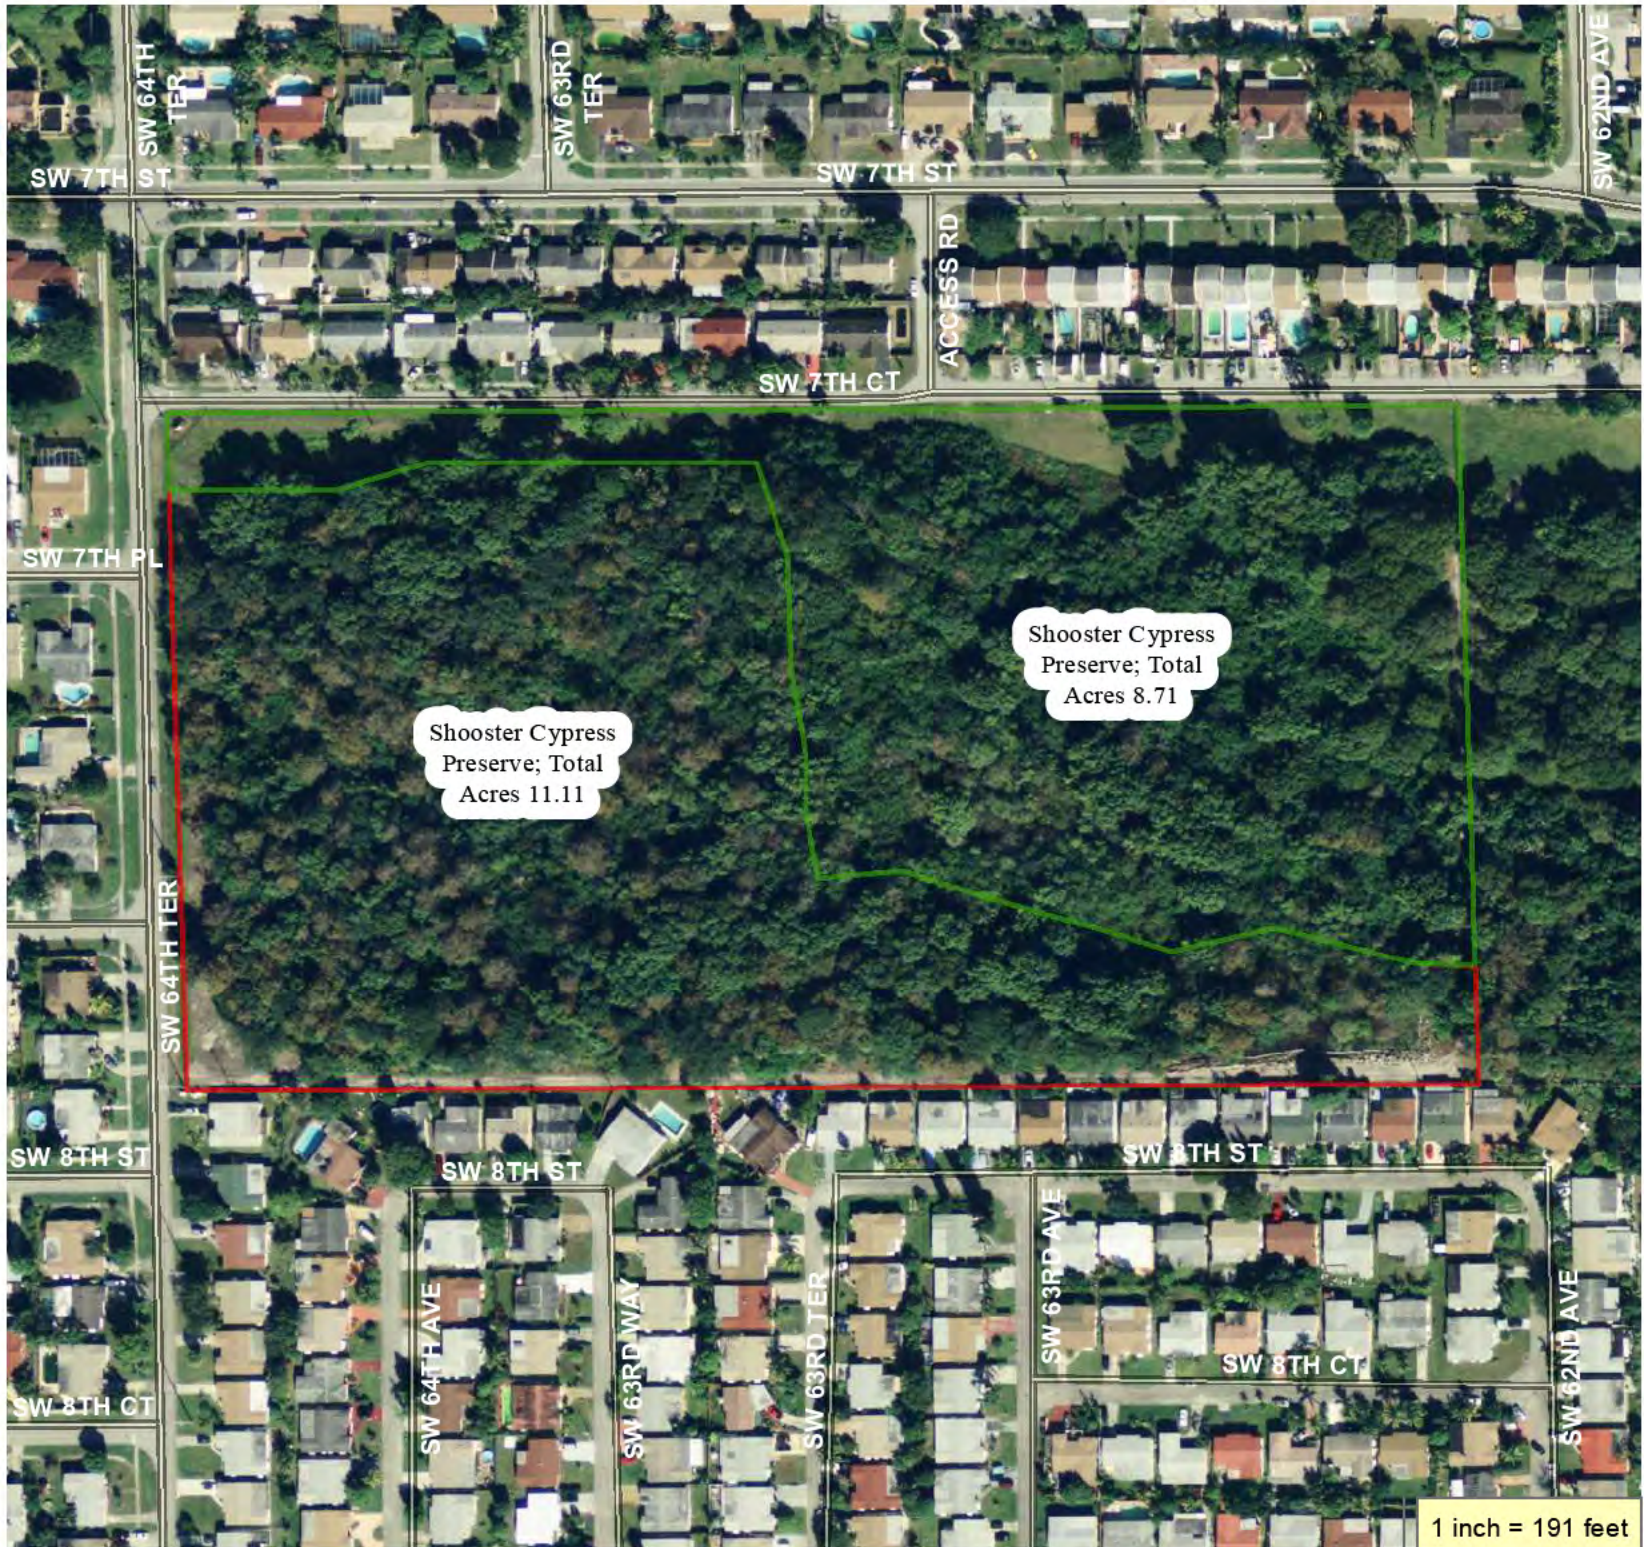

**Locator Map**

**2000 Bond Acquired Sites**

- Conservation Land
- Green Space
- Open Space
- Purchase Dvlmpt Rights

Rock Island Road  
Greenway Park/Doggy Wood  
Park; Total Acres 1.44

**F**  
**Natural Resources  
Planning and Management  
Division**

This map is for planning or illustration purposes only.  
For Information contact:  
Land Stewardship Program  
(954-519-1436).  
LAST UPDATE: June 2012.

1 inch = 113 feet

Locator Map

2000 Bond Acquired Sites

- Conservation Land
- Green Space
- Open Space
- Purchase Dvlmpt Rights

**F**  
Natural Resources  
Planning and Management  
Division

This map is for planning or illustration purposes only.  
For Information contact:  
Land Stewardship Program  
(954-519-1436).  
LAST UPDATE: June 2012.