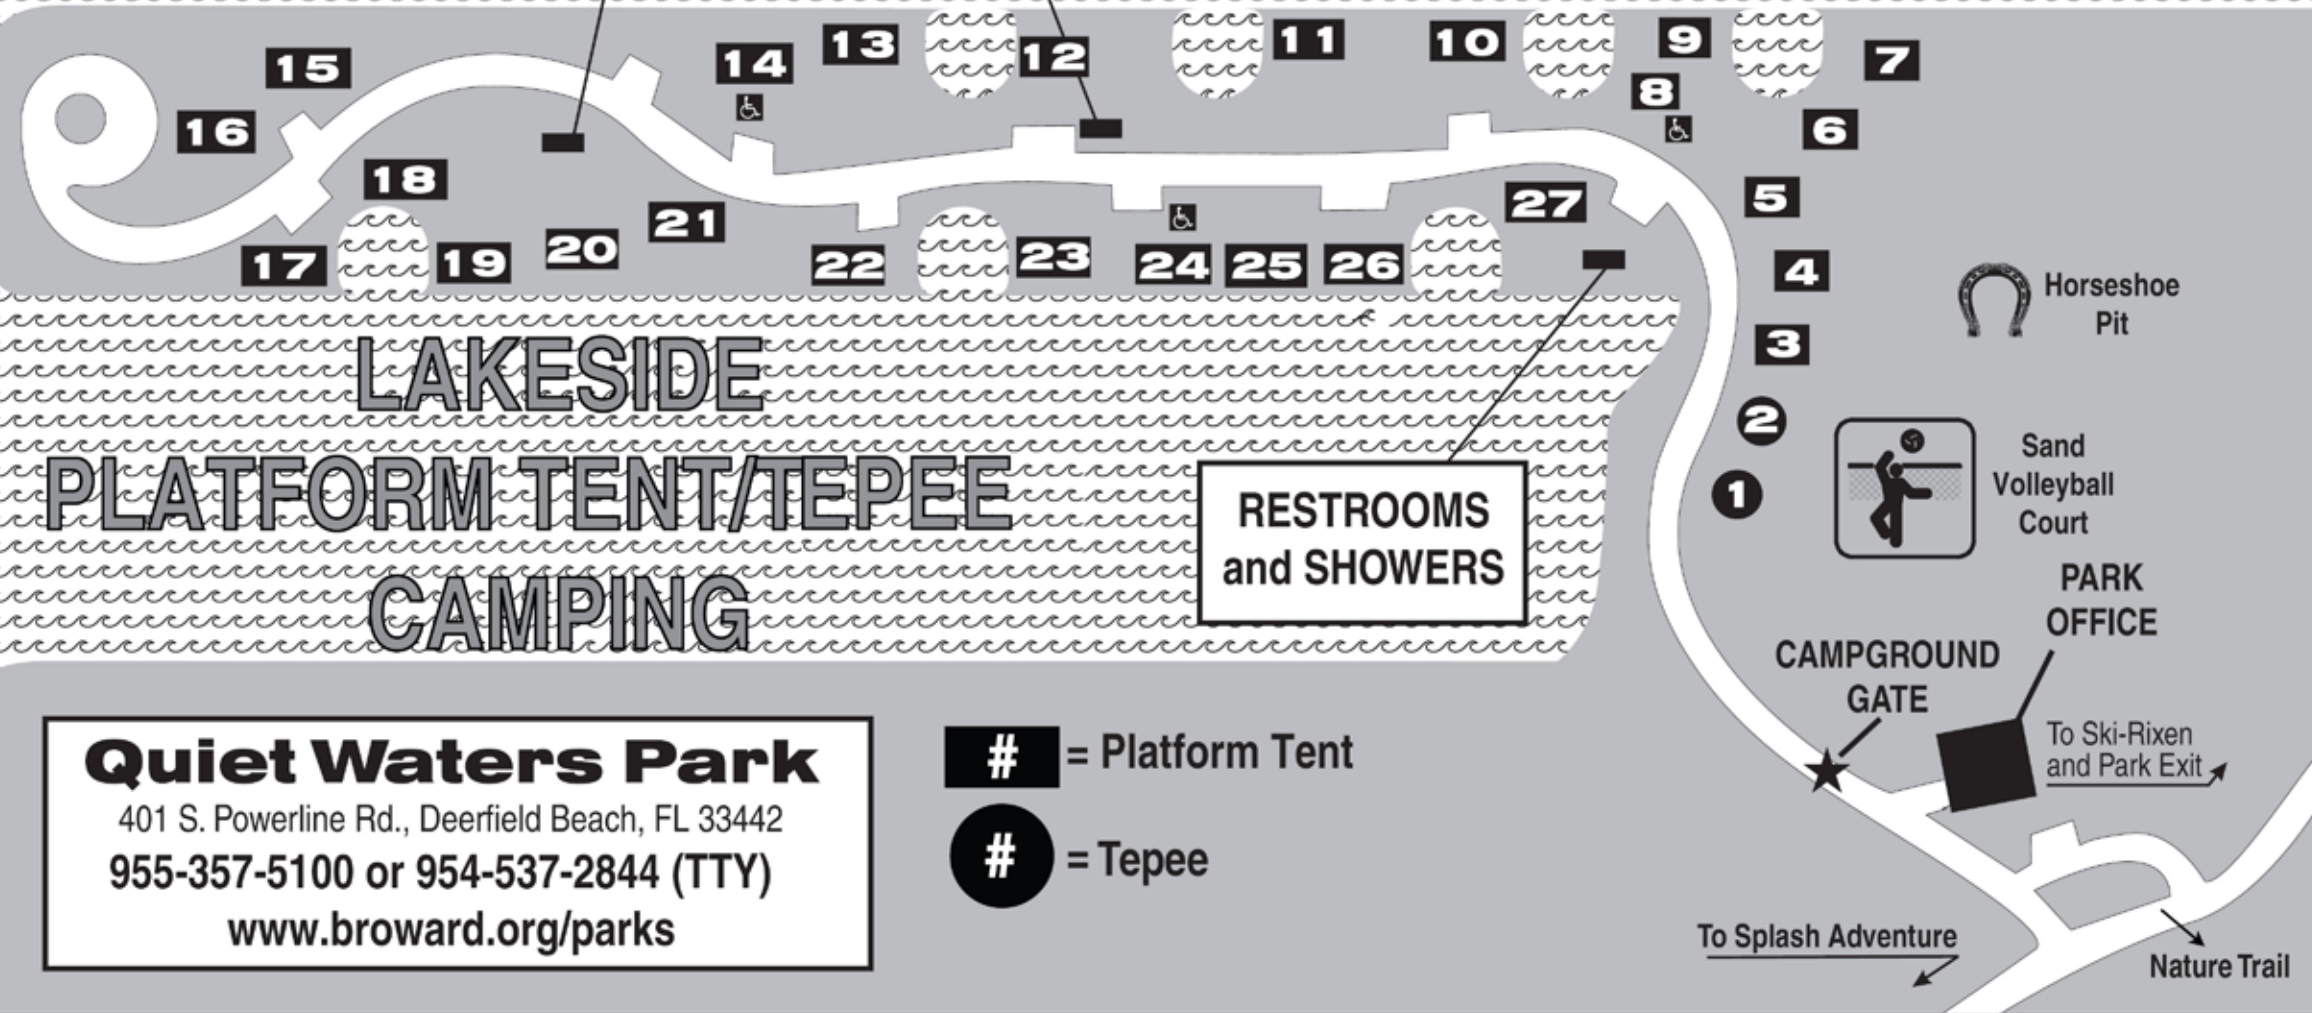

RESTROOMS and SHOWERS

**LAKESIDE
PLATFORM TENT/TEPEE
CAMPING**

Quiet Waters Park
401 S. Powerline Rd., Deerfield Beach, FL 33442
955-357-5100 or 954-537-2844 (TTY)
www.broward.org/parks

= Platform Tent
= Tepee

To Splash Adventure
Nature Trail

CAMPGROUND GATE
To Ski-Rixen and Park Exit

Horseshoe Pit

Sand Volleyball Court

PARK OFFICE