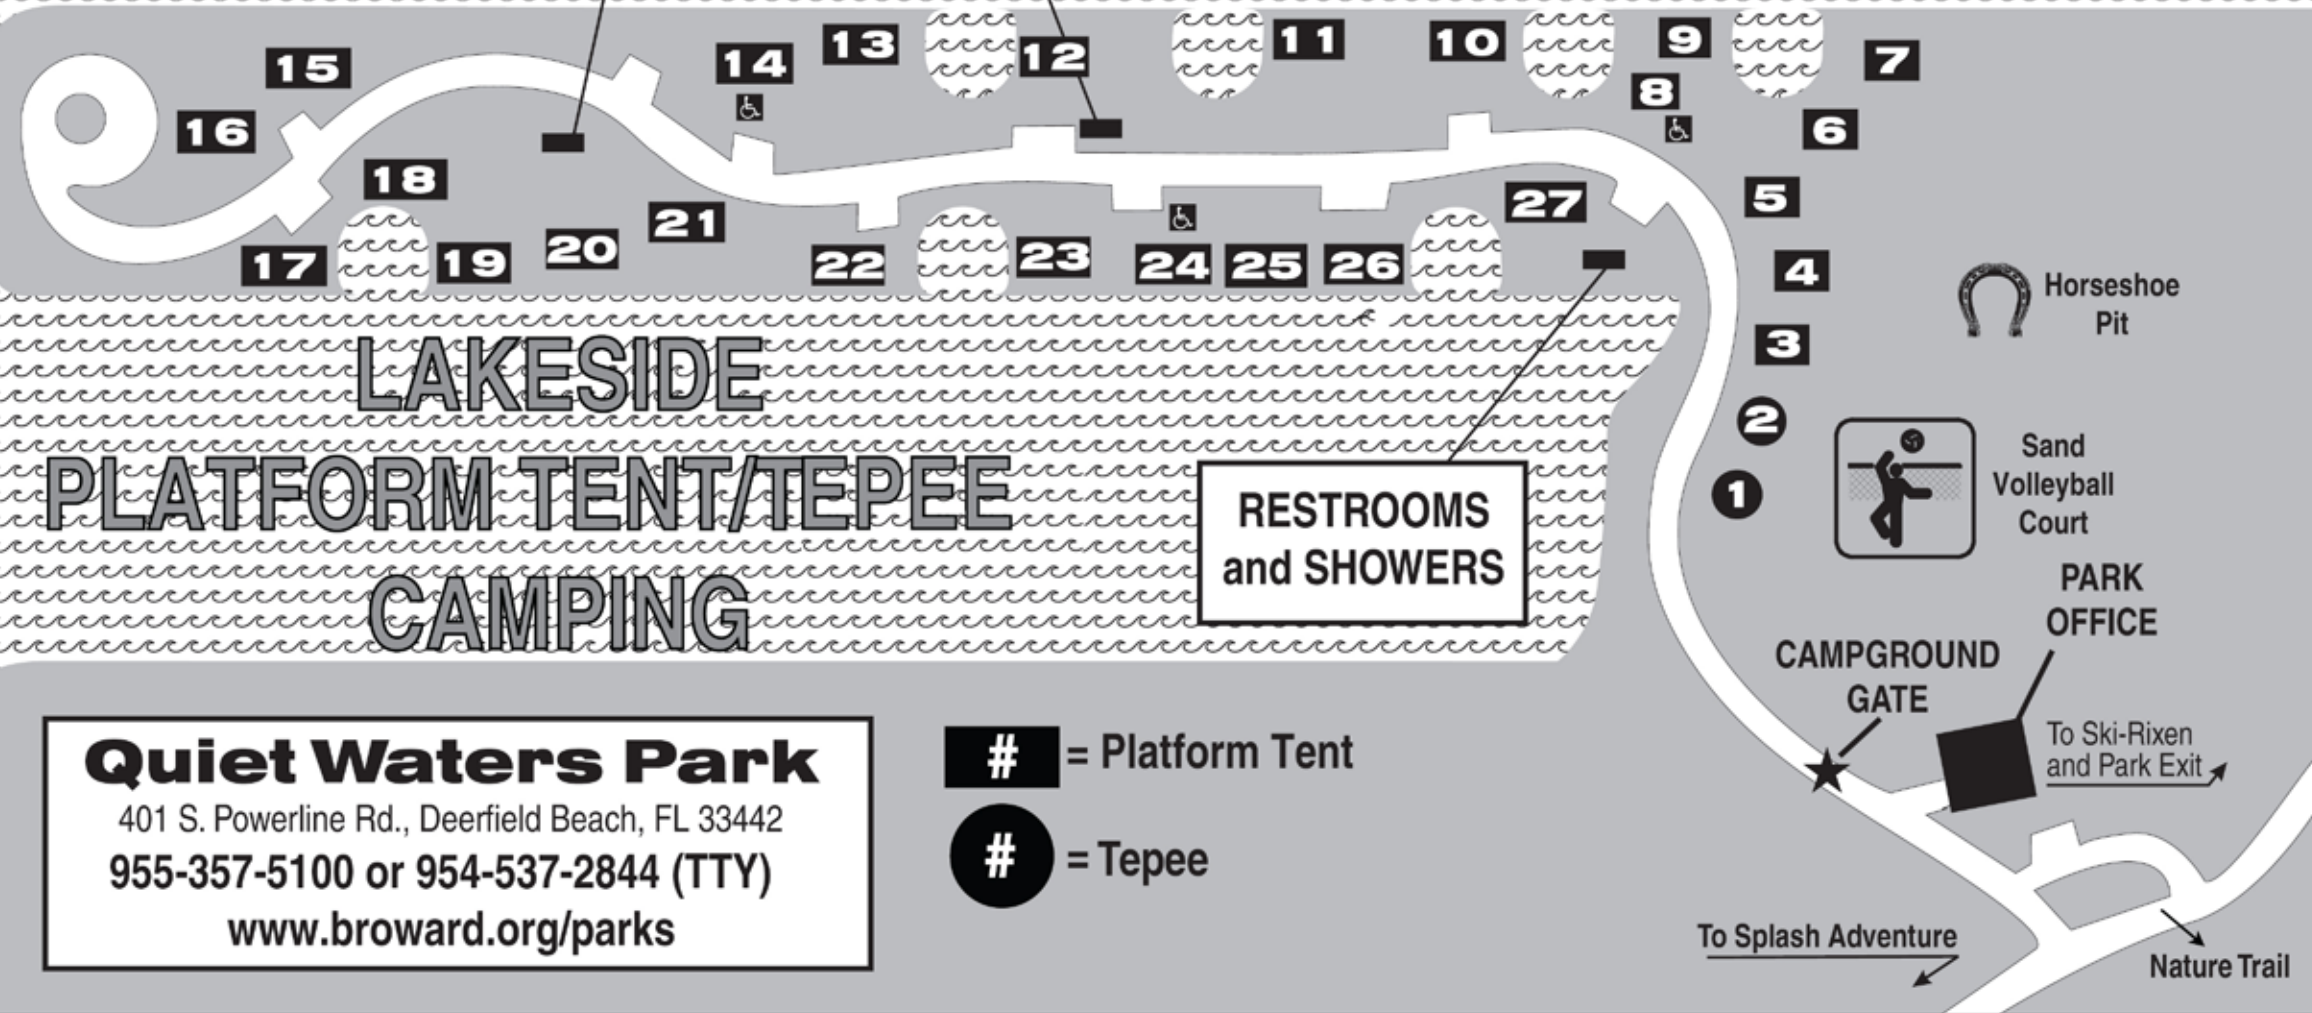

RESTROOMS and SHOWERS

**LAKESIDE
PLATFORM TENT/TEPEE
CAMPING**

Quiet Waters Park
401 S. Powerline Rd., Deerfield Beach, FL 33442
955-357-5100 or 954-537-2844 (TTY)
www.broward.org/parks

- # = Platform Tent
- = Tepee

To Splash Adventure
Nature Trail