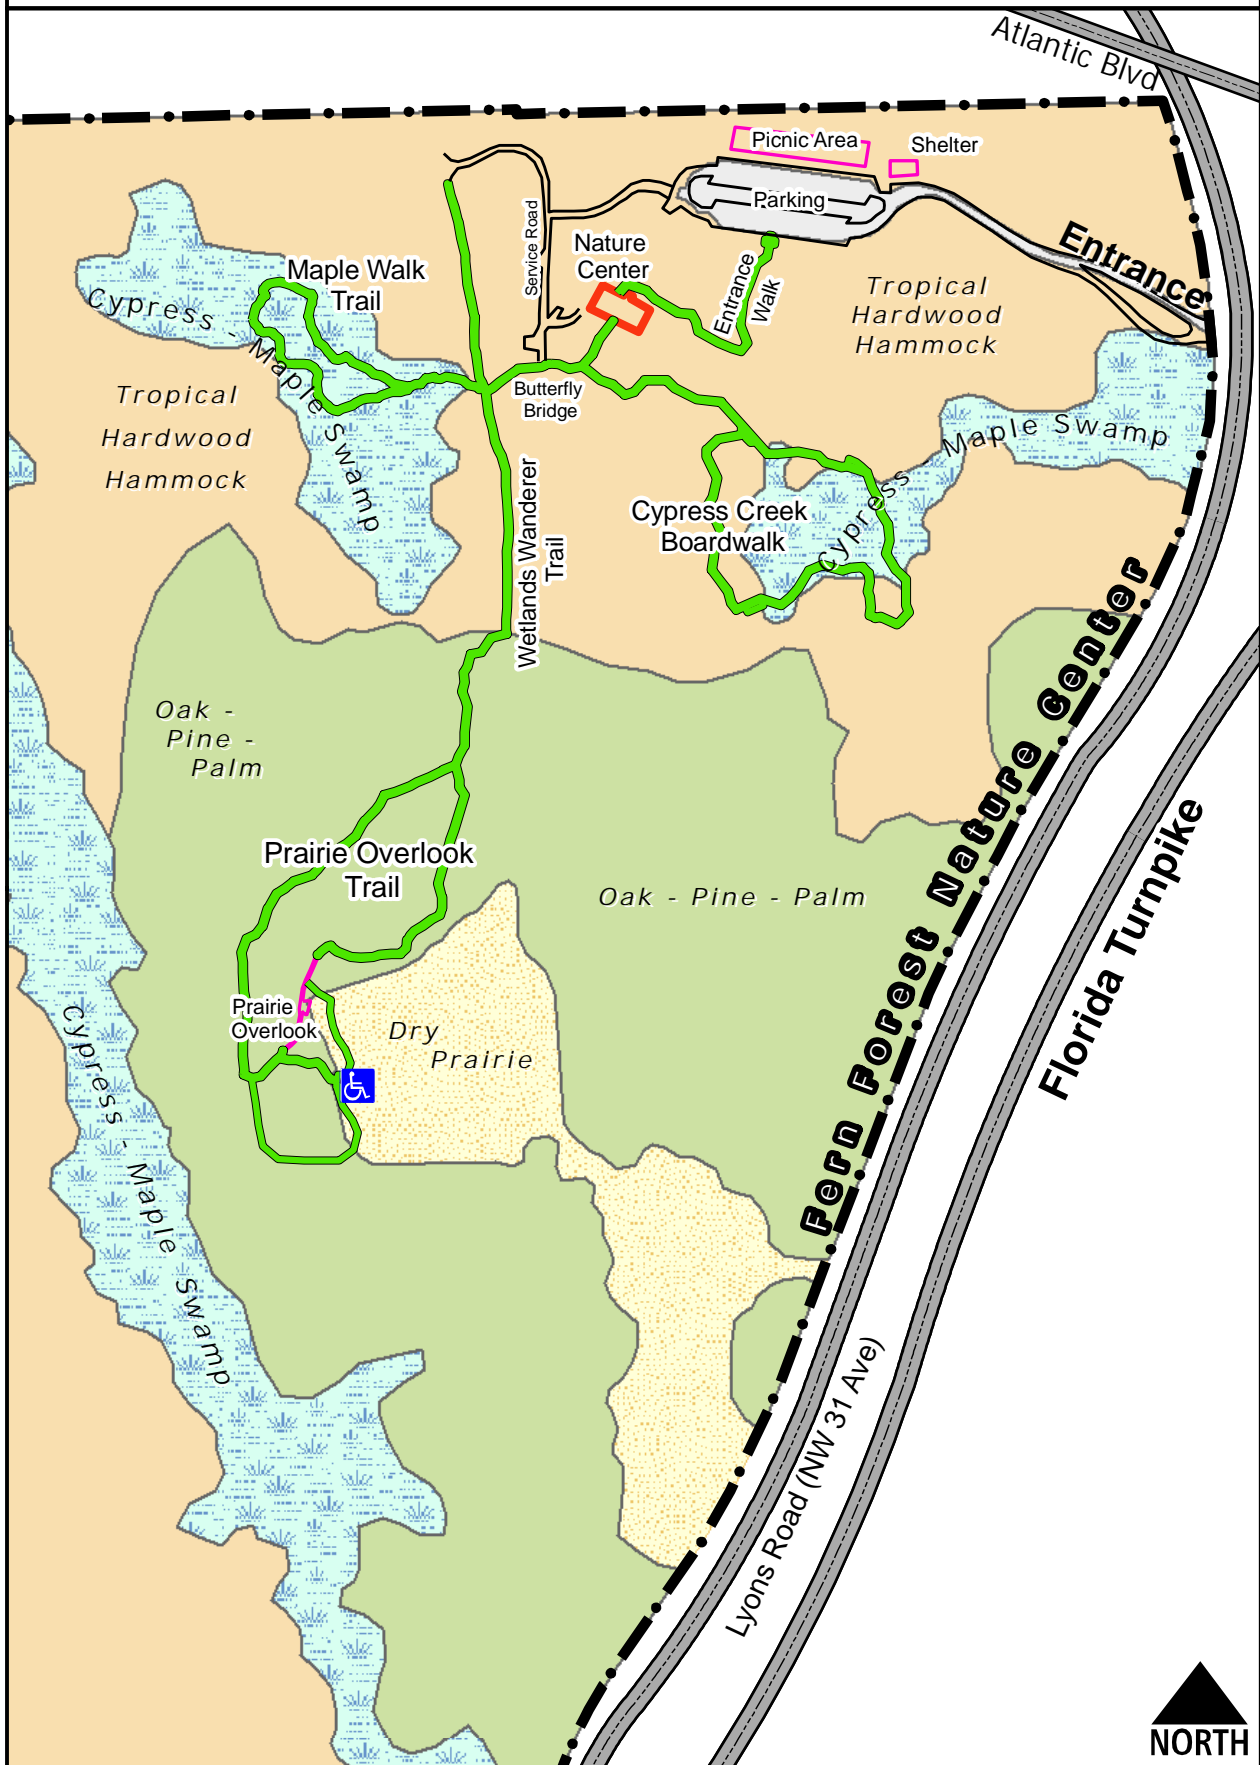

# Fern Forest Nature Center Trail Map

0.25 Miles