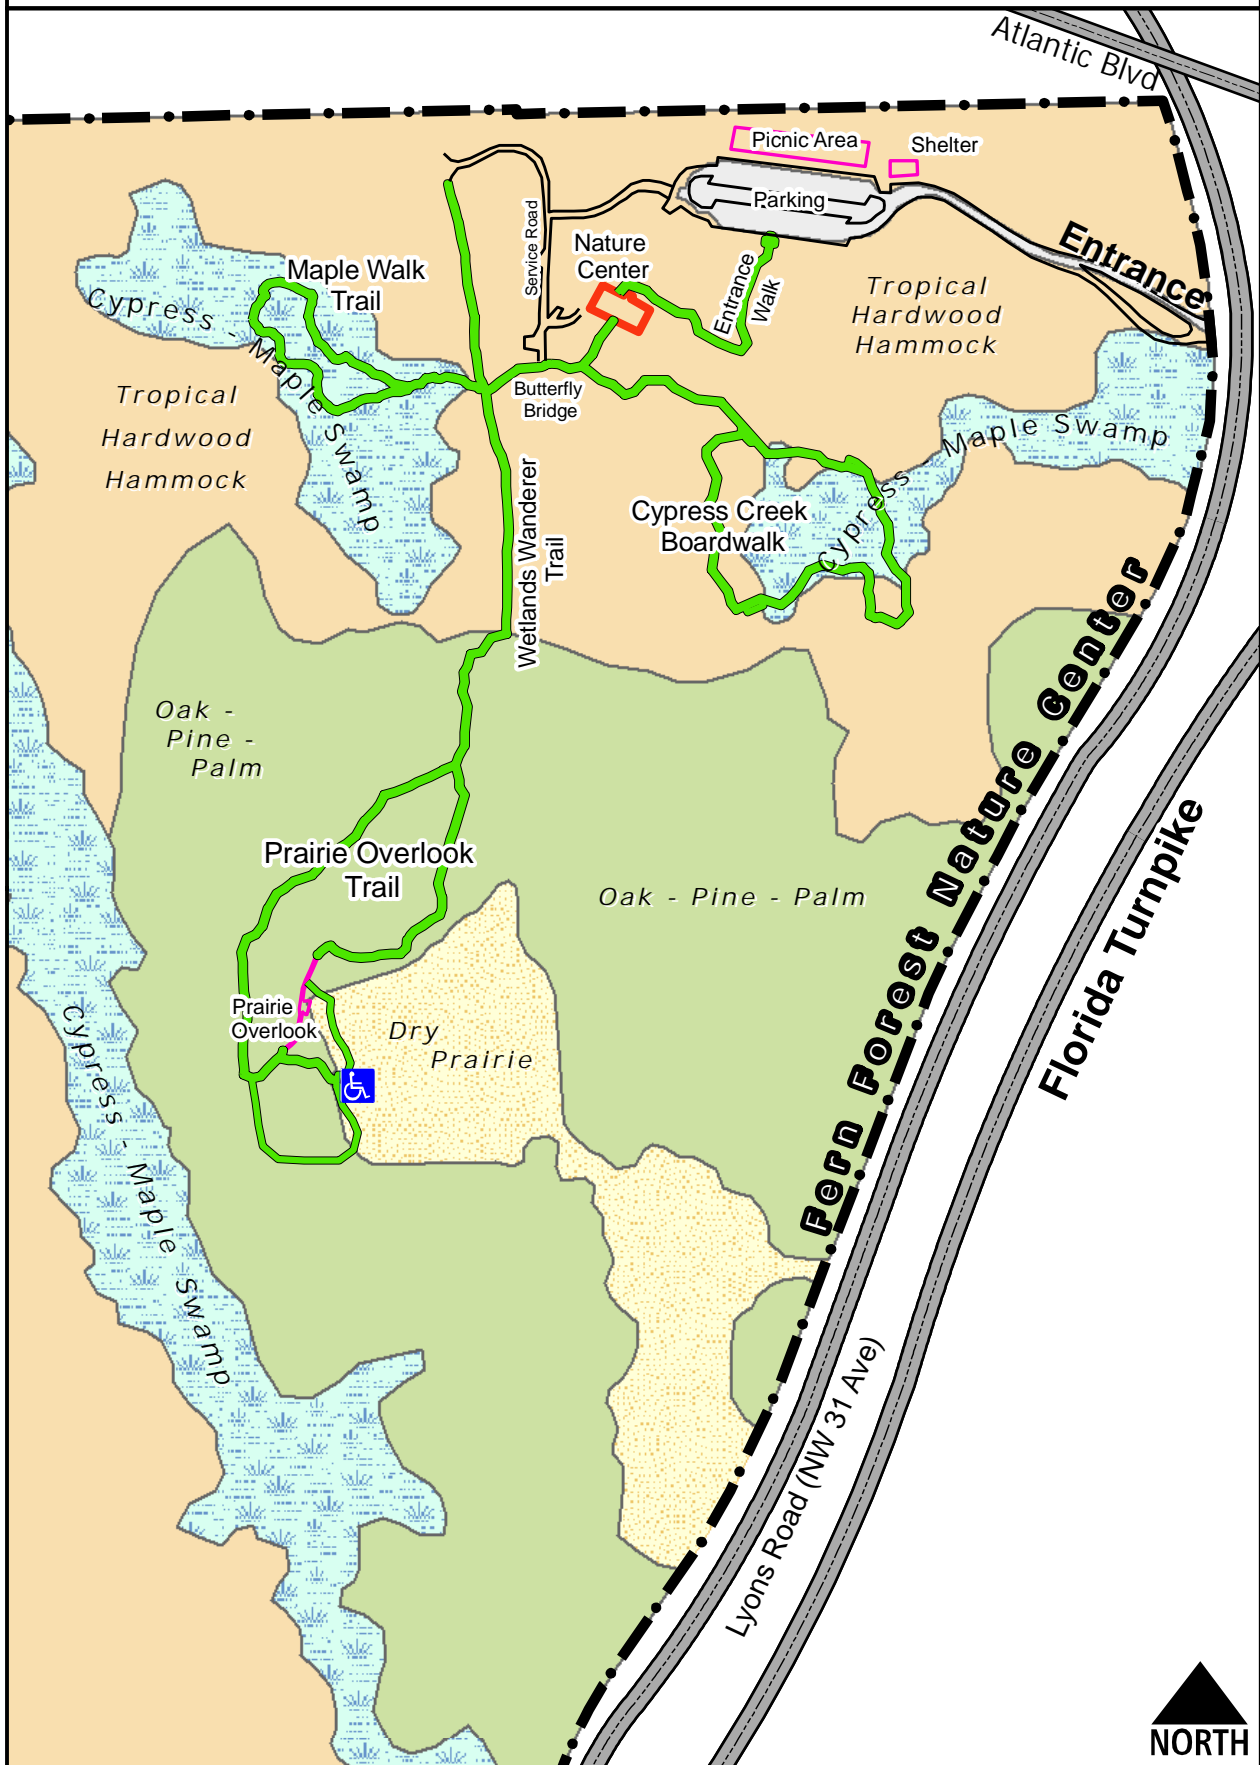

Fern Forest Nature Center Trail Map

FERN FOREST NATURE CENTER

0.25 Miles

4/11/2008 Map#20.1 m.campbell, FCED