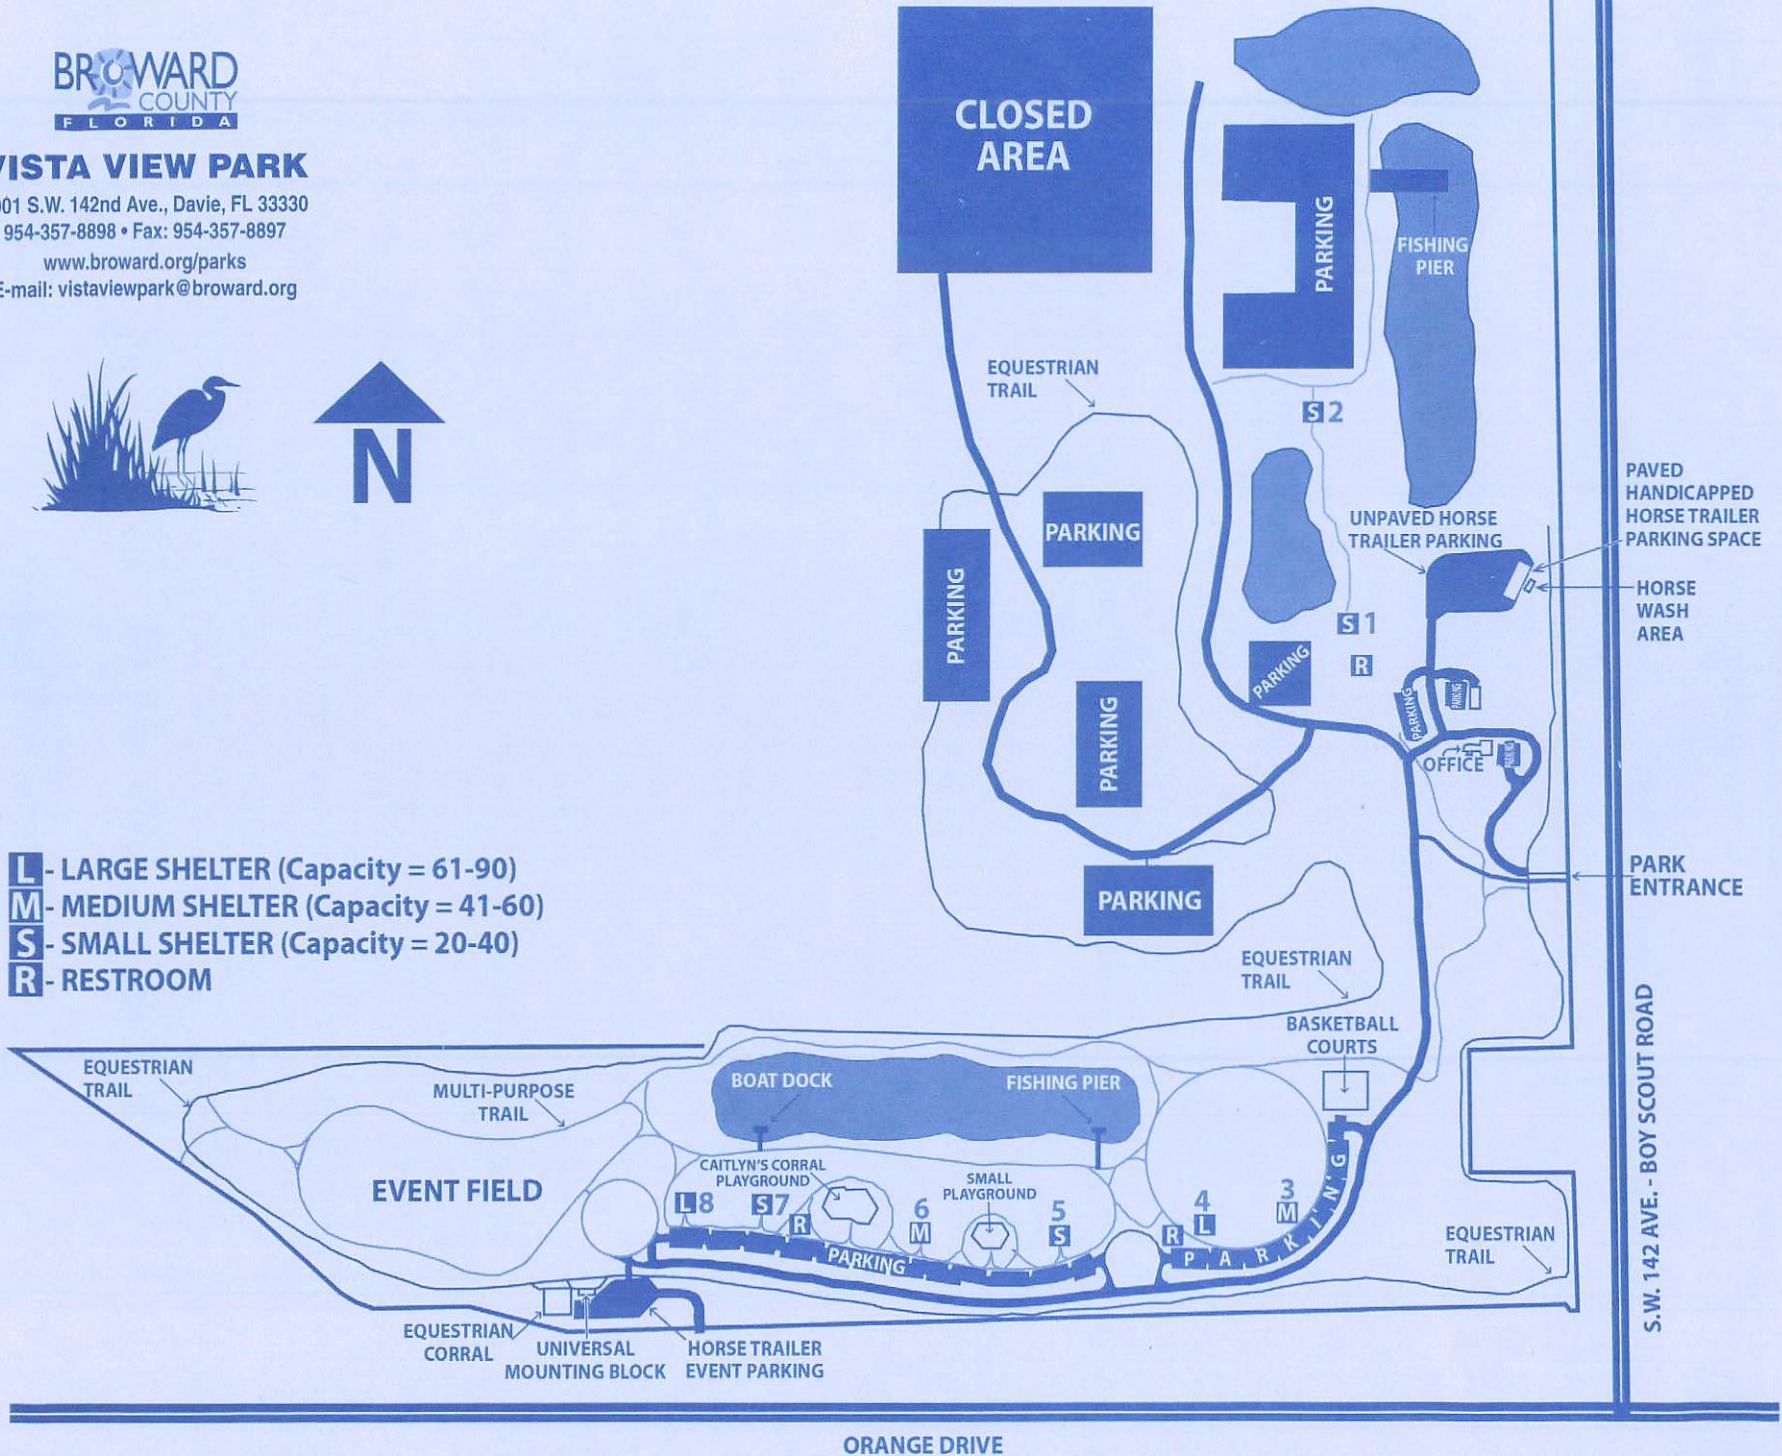

# VISTA VIEW PARK

4001 S.W. 142nd Ave., Davie, FL 33330  
954-357-8898 • Fax: 954-357-8897  
www.broward.org/parks  
E-mail: vistaviewpark@broward.org

- L** - LARGE SHELTER (Capacity = 61-90)
- M** - MEDIUM SHELTER (Capacity = 41-60)
- S** - SMALL SHELTER (Capacity = 20-40)
- R** - RESTROOM

ORANGE DRIVE

S.W. 142 AVE. - BOY SCOUT ROAD