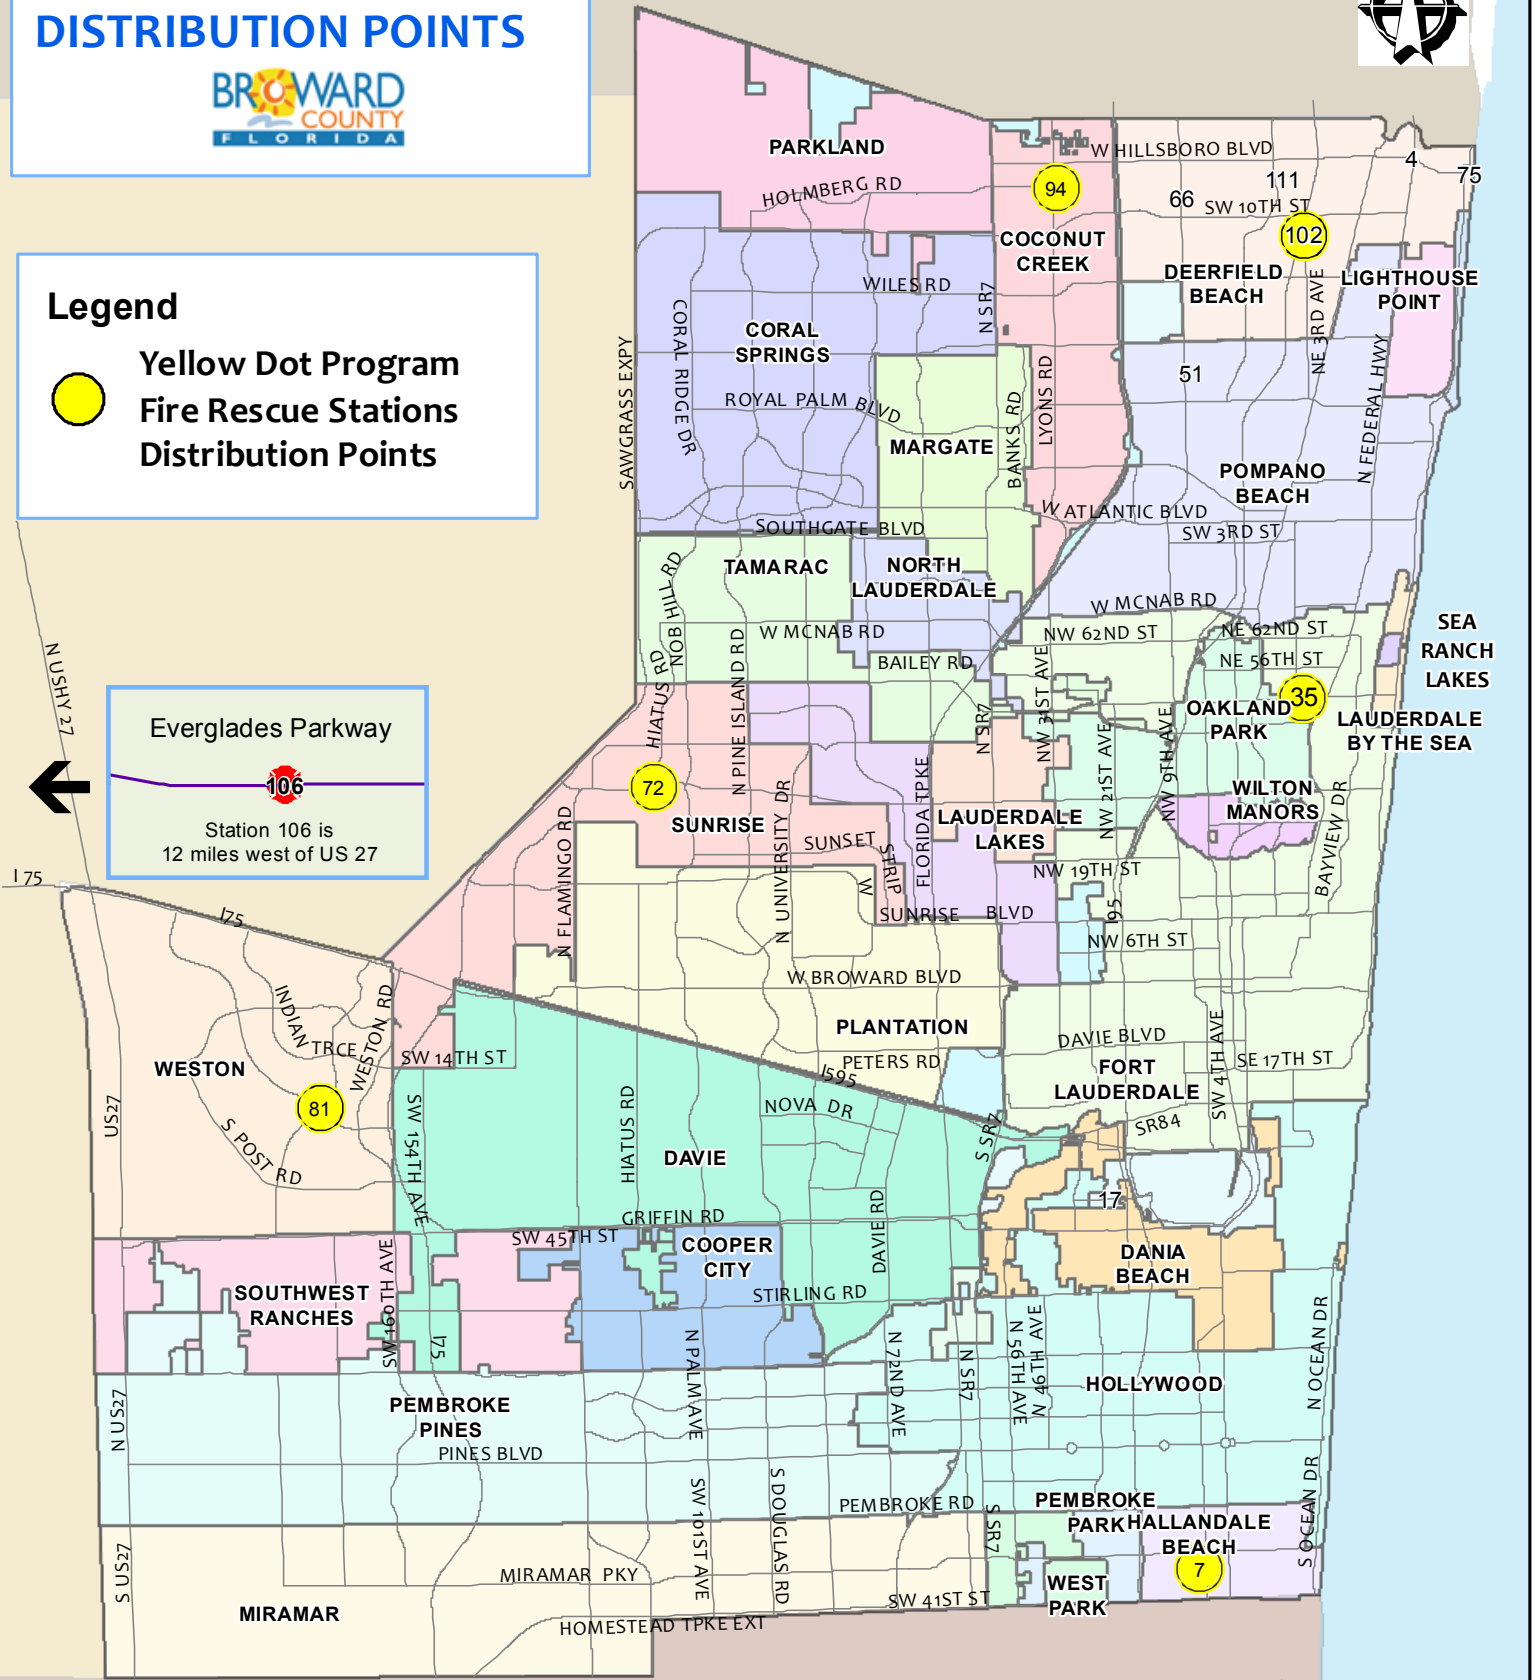

YELLOW DOT PROGRAM DISTRIBUTION POINTS

Legend

**Yellow Dot Program
Fire Rescue Stations
Distribution Points**

Everglades Parkway

Station 106 is
12 miles west of US 27

Prepared By: Broward County GIS
Environmental Protection and
Growth Management Department

#13014 Tdobs/Snowicki (updated 2/2016)