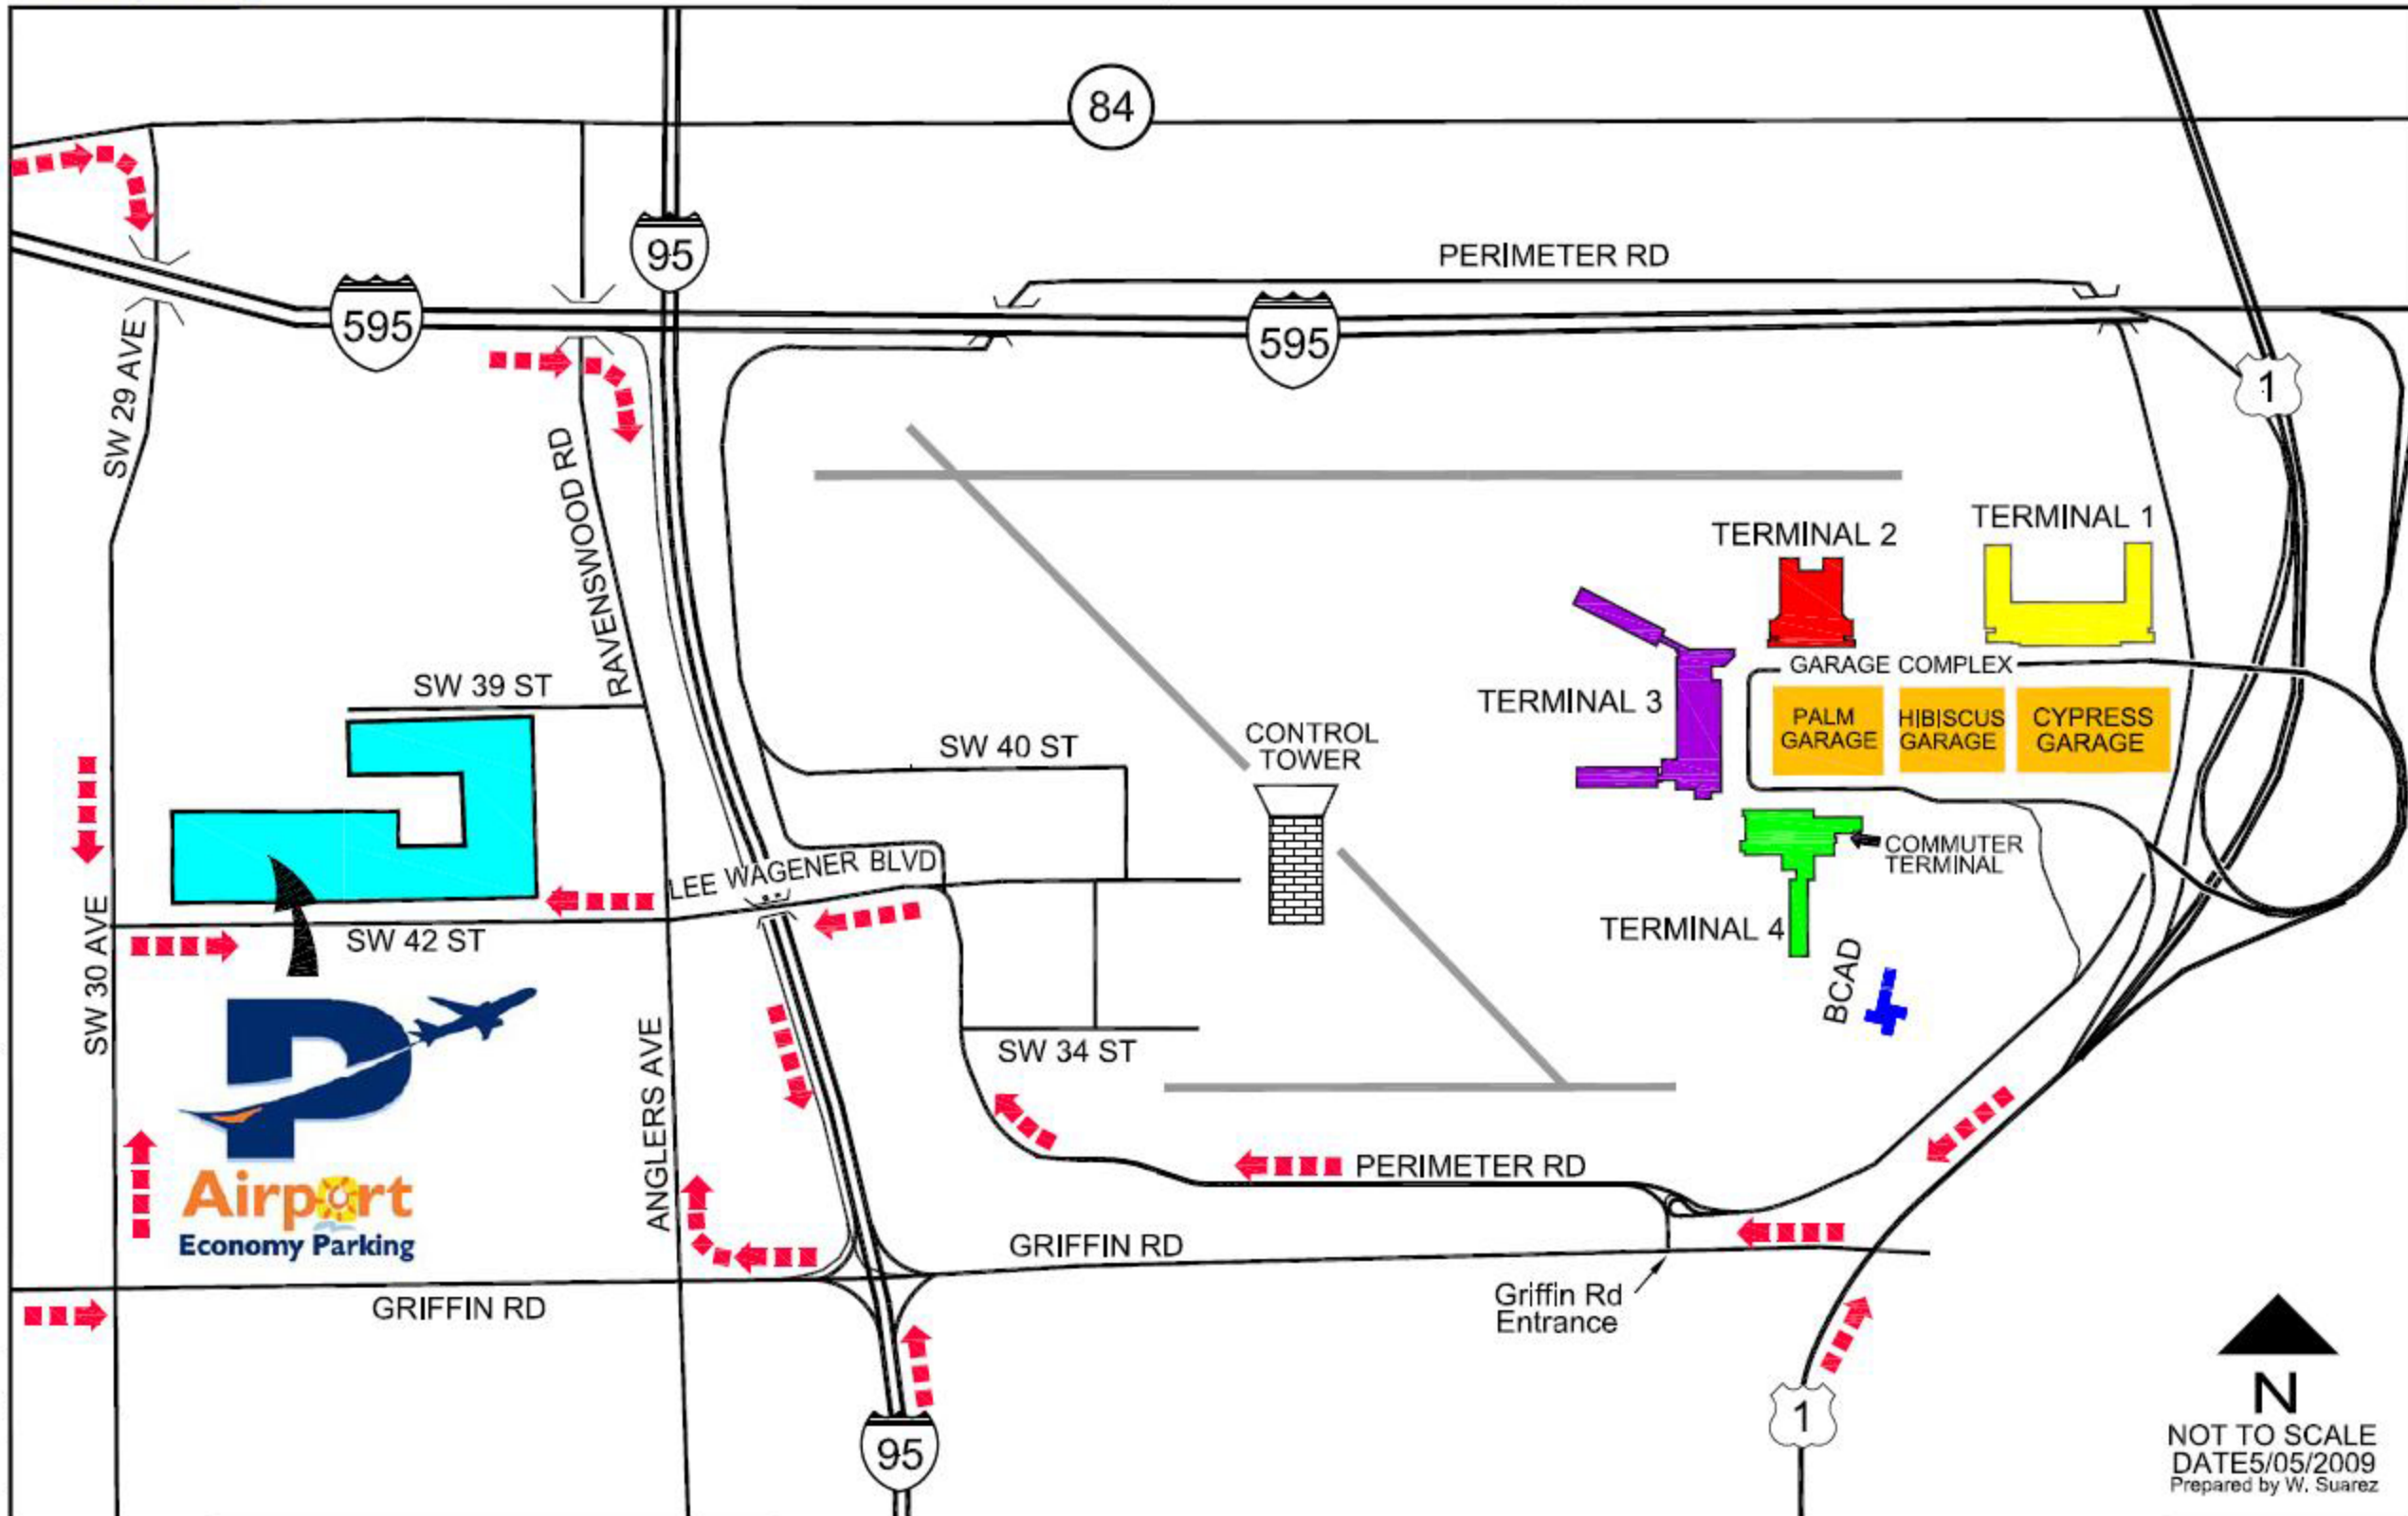

Airport Economy Parking

Fort Lauderdale-Hollywood International Airport

2755 SW 42nd Street, Ft. Lauderdale, FL 33312

N
NOT TO SCALE
DATE 5/05/2009
Prepared by W. Suarez