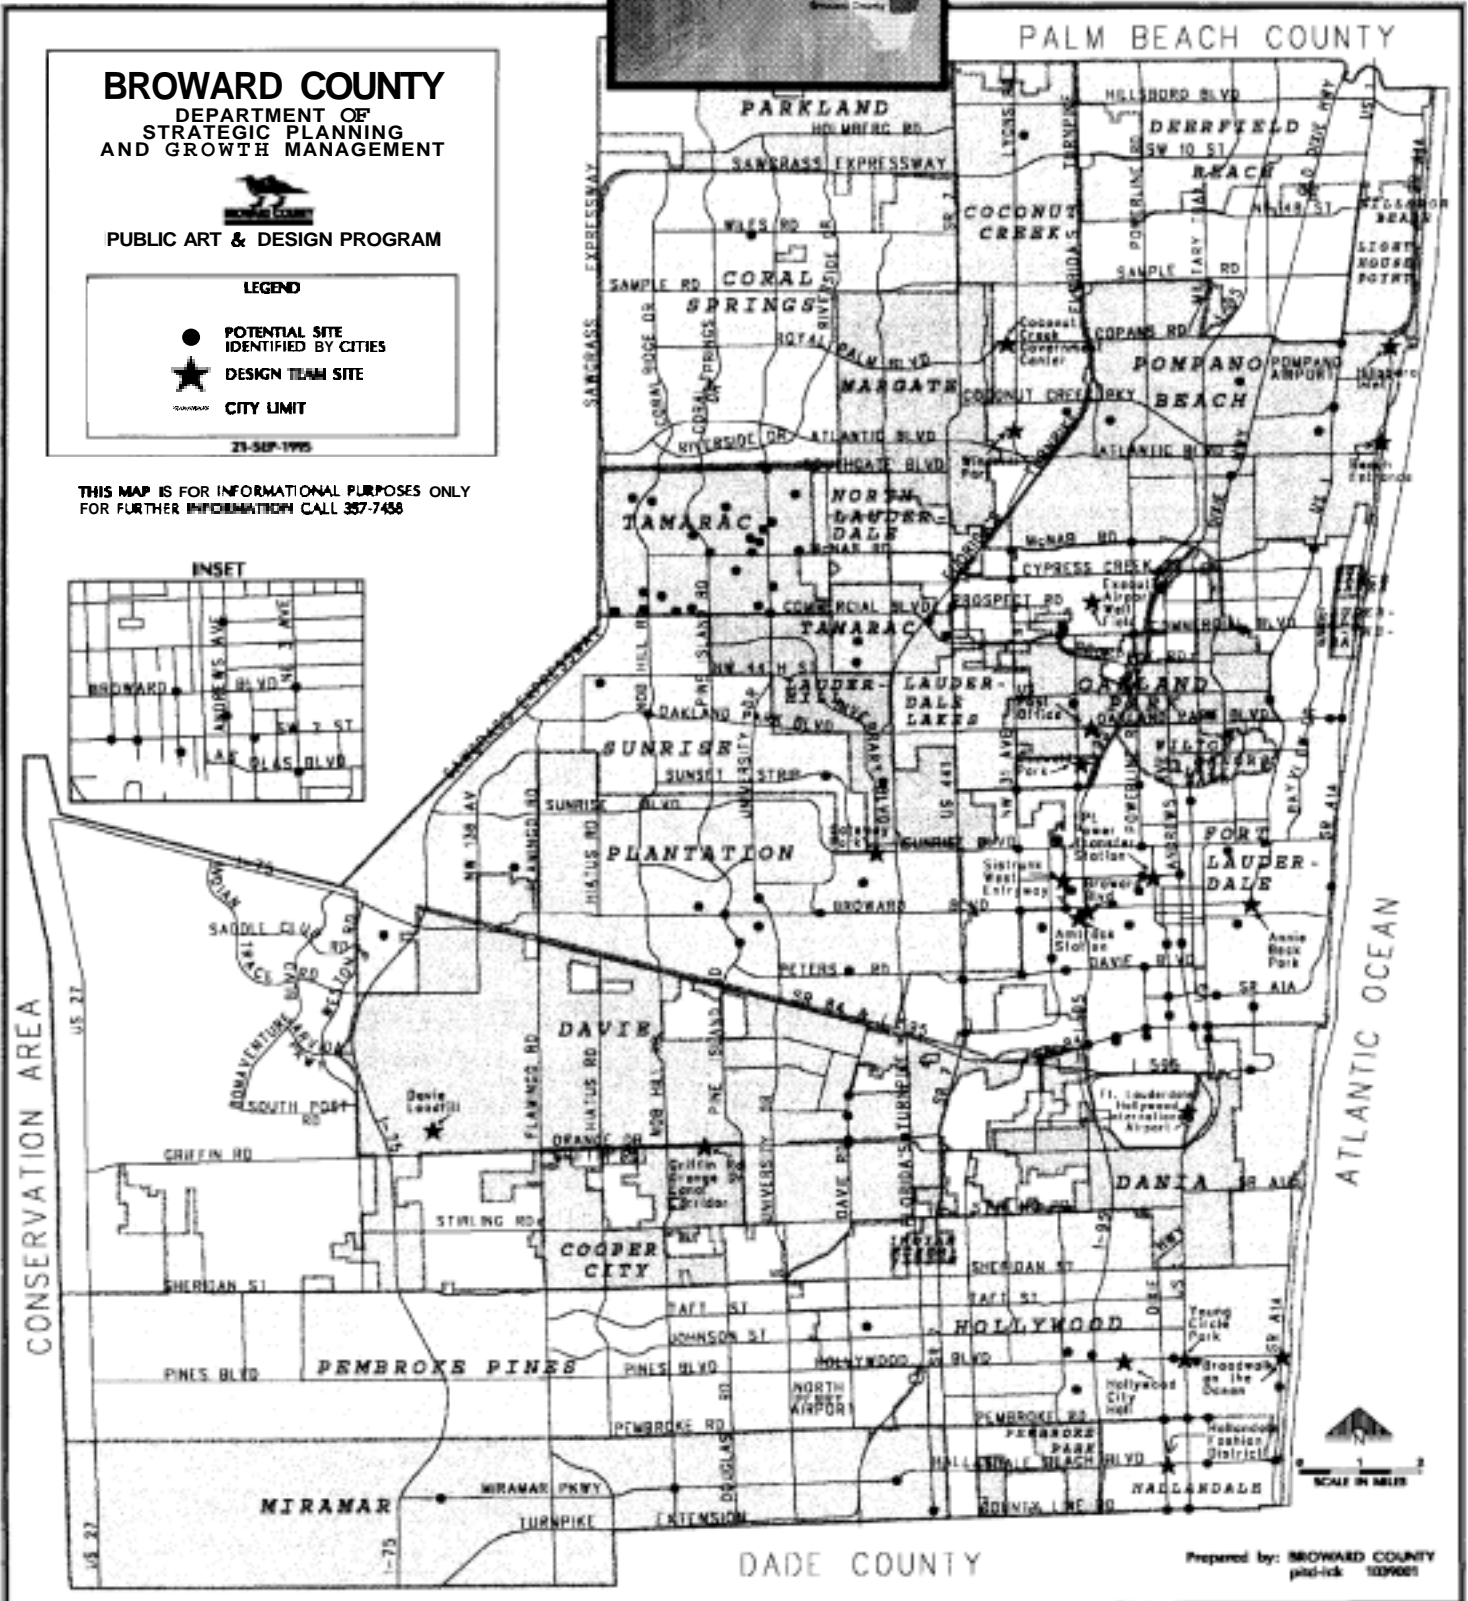

BROWARD COUNTY
DEPARTMENT OF
STRATEGIC PLANNING
AND GROWTH MANAGEMENT

PUBLIC ART & DESIGN PROGRAM

LEGEND

- POTENTIAL SITE IDENTIFIED BY CITIES
- ★ DESIGN TEAM SITE
- CITY LIMIT

23-SEP-1995

THIS MAP IS FOR INFORMATIONAL PURPOSES ONLY
FOR FURTHER INFORMATION CALL 337-7458

Prepared by: BROWARD COUNTY
p00-104 10/9/95