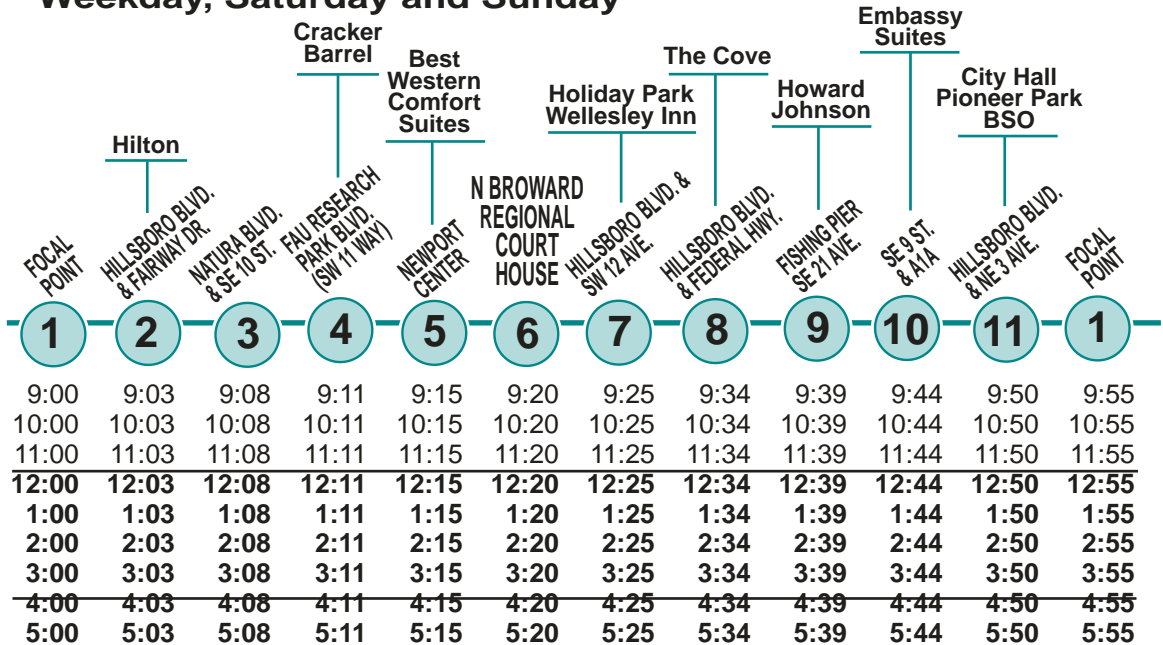

Deerfield Beach

EXPRESS III Beach Connection

Weekday, Saturday and Sunday

Service ends at 5:55 PM

NUMBERS REFER TO TIME POINTS ON MAP. BOLD TYPE INDICATES PM HOURS.