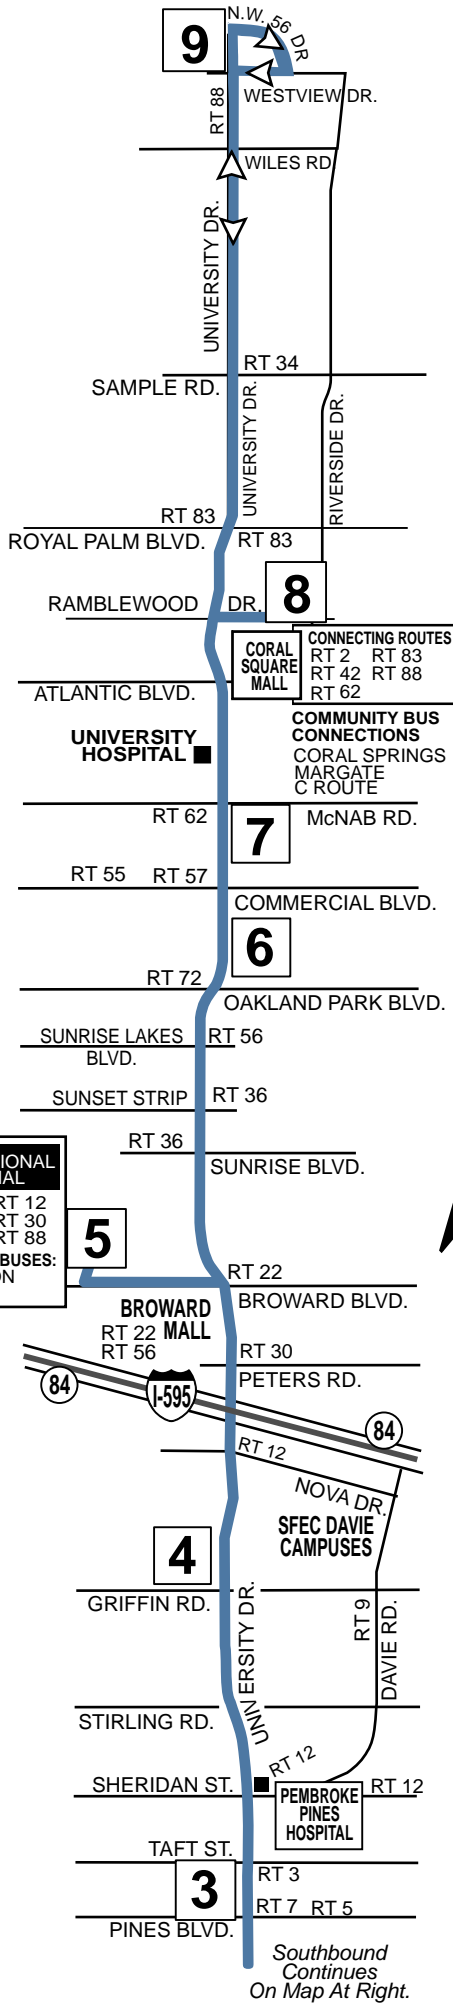

Route 2

WEST REGIONAL TERMINAL

RT 2 RT 12
RT 22 RT 30
RT 56 RT 88

COMMUNITY BUSES:
PLANTATION
DAVIE

Southbound Continues On Map At Right.