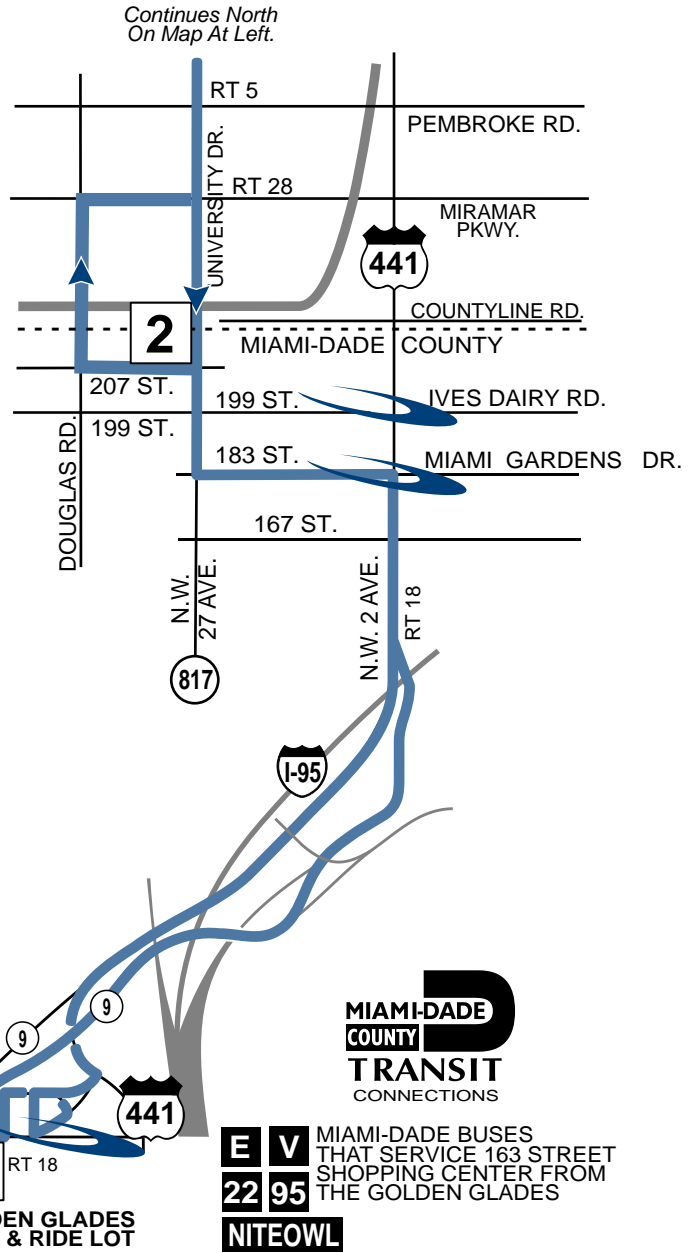

Route 2

WEST REGIONAL TERMINAL

RT 2 RT 12
RT 22 RT 30
RT 56 RT 88

COMMUNITY BUSES:
PLANTATION
DAVIE

Southbound Continues On Map At Right.