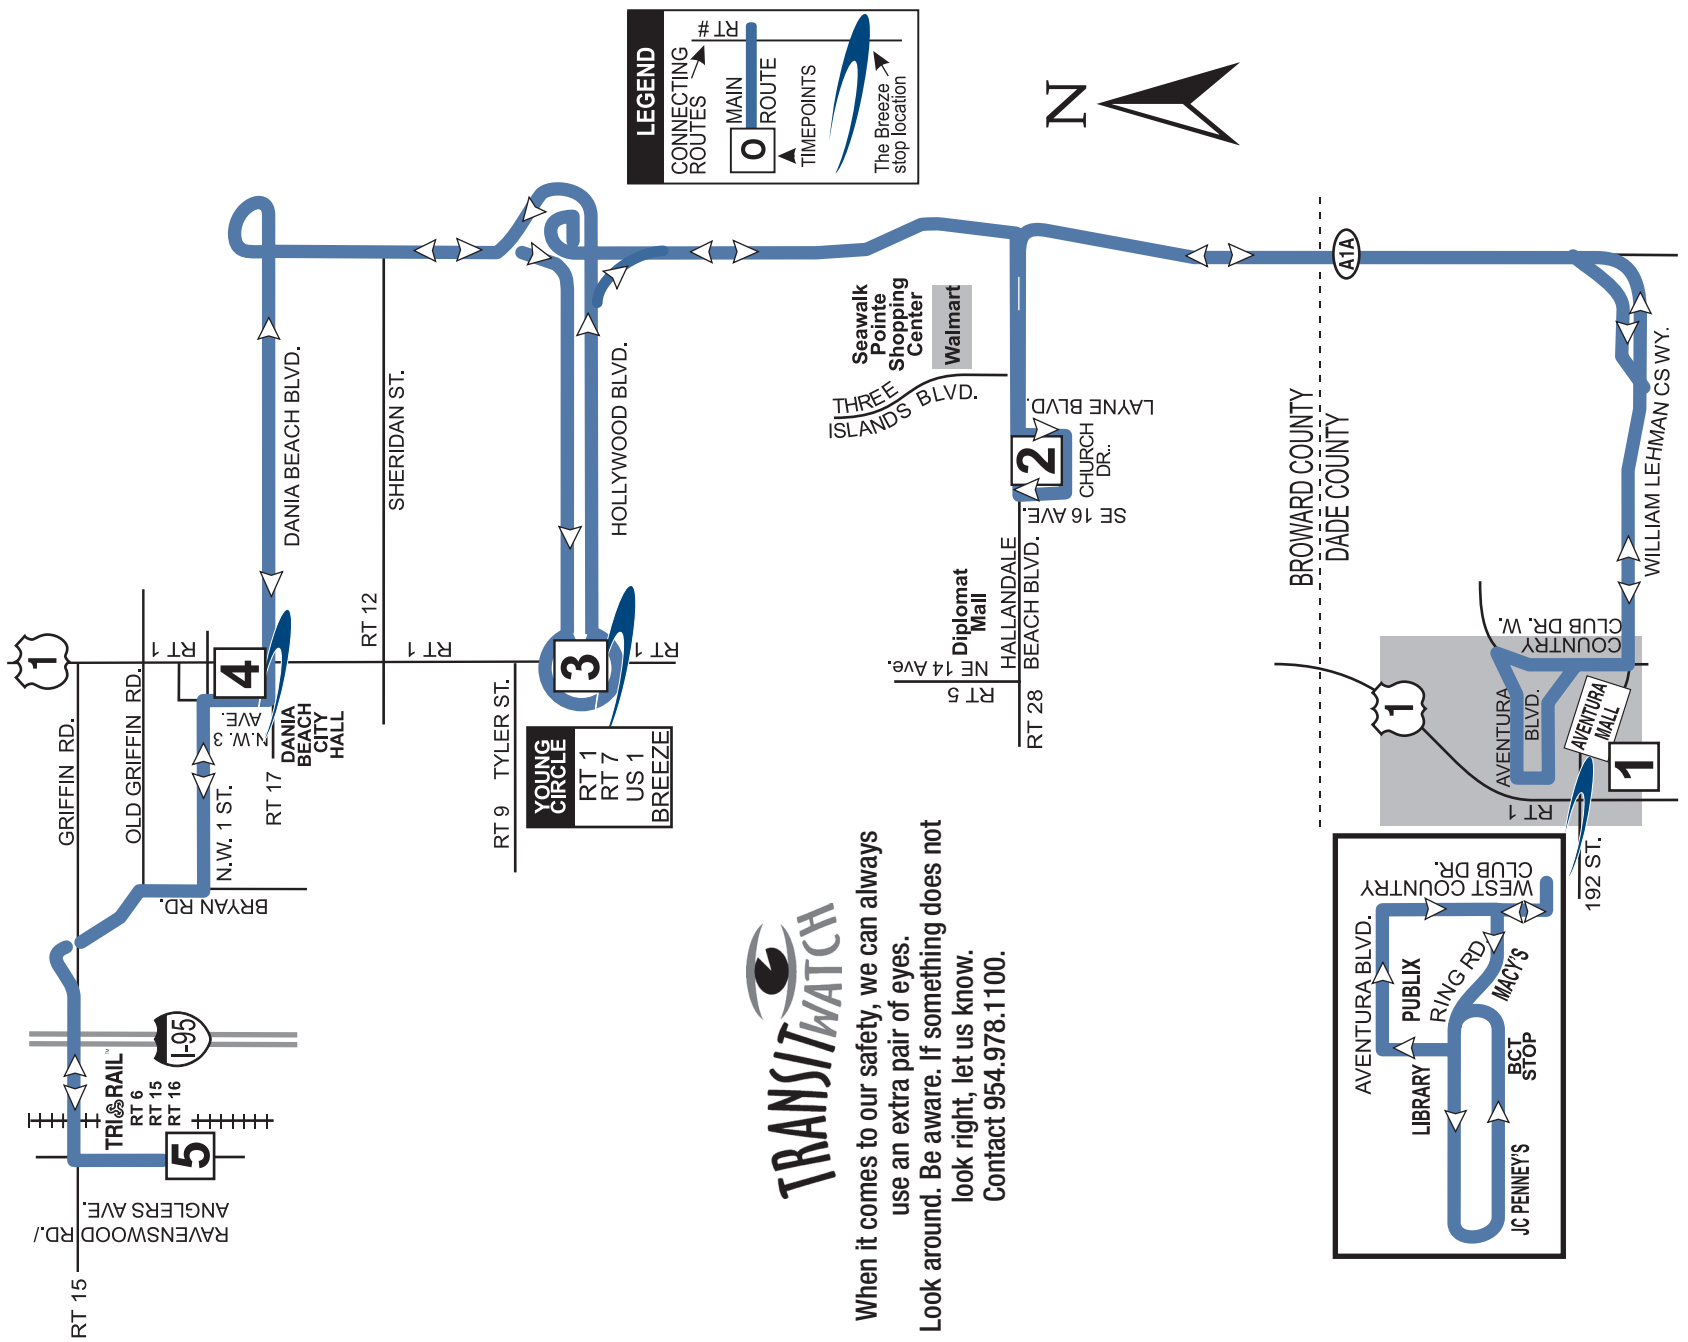

Route 4

Weekday, Saturday & Sunday

Ft. Lauderdale-Hollywood Airport Tri-Rail Station
A1A • Young Circle • Hallandale Beach Blvd. • Aventura Mall

When it comes to our safety, we can always use an extra pair of eyes. Look around. Be aware. If something does not look right, let us know. Contact 954.978.1100.

Customer Service

Monday - Friday .....7 am - 8 pm
Saturday, Sunday and Holidays...8:30 am - 5 pm

Transit Operations Agents help with:

- Trip planning
- Identifying Bus Pass
- Routes, times and sales locations
- transfer information
- Special event information

Lost and Found: 954-357-6414, Monday - Friday, 8:30 am - 4:30 pm

Holiday Bus Service

Sunday bus service is provided on the following observed holidays:

New Year's Day	Labor Day
Memorial Day	Thanksgiving Day
Independence Day	Christmas Day

Fares

Exact fare, dollar bill or coins required. Operators do not carry change.

Fares are: Regular, Senior/Youth/Disabled/Medicare/Student.* Children (under 40 inches ride FREE)

Fare Deals

All Day Bus Pass offers unlimited rides on all routes. On sale aboard all BCT buses.

NOTE: Other cost saving passes cannot be purchased on BCT buses, but are available at the Central Bus Terminal and at authorized distributors.

10 Ride Pass

10 Rides any time, any day. Expires after the tenth ride is taken.

7 Day Pass

Unlimited rides for seven consecutive days. Starts on the first day card is used. Expires after the seventh day.

31 Day Adult Pass

Unlimited rides for 31 consecutive days. Starts on the first day card is used.

31 Day Reduced Pass

Youth*, Seniors*, Disabled*, Medicare*, College Student*. Unlimited rides for 31 consecutive days. Starts on the first day card is used.

Bus Passes are not redeemable, refundable or transferrable. Damaged cards are invalid. Lost, stolen or damaged cards will not be replaced.

*NOTICE: Proof of age is required for Youth fare (18 years or younger) and for Senior fare (65 years or older). For College Student fare, a college photo ID card is required. For Disabled and Medicare fare, proof of disability (Medicare card) and photo I.D. is required. Eligible Senior fare patrons are encouraged to acquire their BCT Reduced Fare Photo ID cards.

For more details on our fares please visit our web site at broward.org/bct/faresandpasses.htm or call customer service: 954.357.8400.

Reading A Timetable - It's Easy

1. The map shows the exact bus route.
2. Major route intersections are called time points. Time points are shown with the symbol □.
3. The timetable lists major time points for bus route. Listed under time points are scheduled departure times.
4. Reading from left to right, indicates the time for each bus trip.
5. The bus picks up and drops off riders at all BCT bus stop signs along the route where there is a Broward County bus stop sign.
6. Arrive at the bus stop five minutes early. Buses operate as close to published timetables as traffic conditions allow.

Information: 954.357.8400

Hearing-speech impaired/TTY: 954.357.8302

This publication can be made available in large print, tape cassette, or Braille, by request.