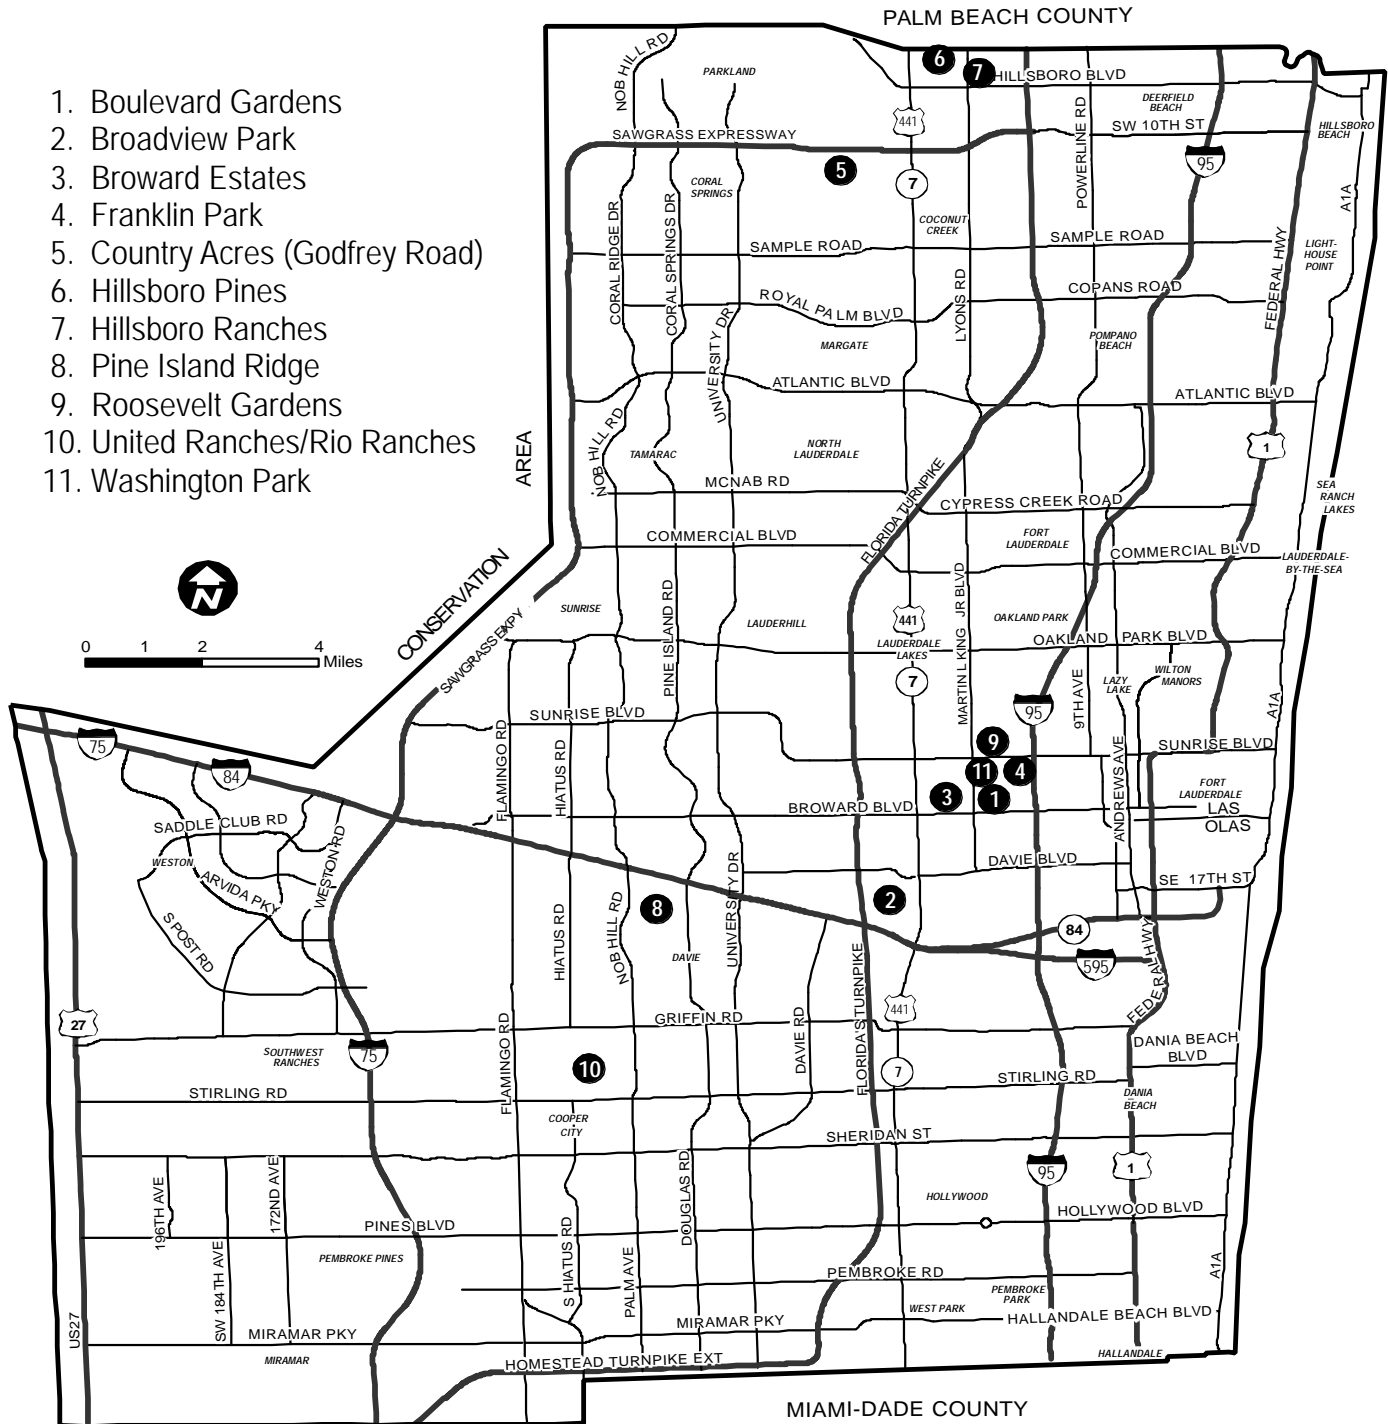

# Unincorporated Broward County Neighborhoods

1. Boulevard Gardens
2. Broadview Park
3. Broward Estates
4. Franklin Park
5. Country Acres (Godfrey Road)
6. Hillsboro Pines
7. Hillsboro Ranches
8. Pine Island Ridge
9. Roosevelt Gardens
10. United Ranches/Rio Ranches
11. Washington Park

## Unincorporated Broward County Neighborhoods

### ANNEXATION STATUS

| <u>Neighborhood</u>             | <u>Referendum</u> | <u>Effective Date</u> | <u>Annexing City</u>              |
|---------------------------------|-------------------|-----------------------|-----------------------------------|
| 1. Boulevard Gardens            | N/A               | N/A                   | N/A                               |
| 2. Broadview Park               | N/A               | N/A                   | N/A                               |
| 3. Broward Estates              | N/A               | N/A                   | N/A                               |
| 4. Franklin Park                | N/A               | N/A                   | N/A                               |
| 5. Country Acres (Godfrey Road) | 3/14/06           | 9/15/06               | Coral Springs or Parkland         |
| 6. Hillsboro Pines              | N/A               | N/A                   | N/A                               |
| 7. Hillsboro Ranches            | N/A               | N/A                   | N/A                               |
| 8. Pine Island Ridge            | 3/14/06           | 9/15/06               | Davie or Remain<br>Unincorporated |
| 9. Roosevelt Gardens            | N/A               | N/A                   | N/A                               |
| 10. United Ranches/Rio Ranches  | 7/5/06            | 9/16/06               | Cooper City or Davie*             |
| 11. Washington Park             | N/A               | N/A                   | N/A                               |

\*Some portions of Sunshine Acres/Rio Ranches area will annex into Cooper City without referendum.