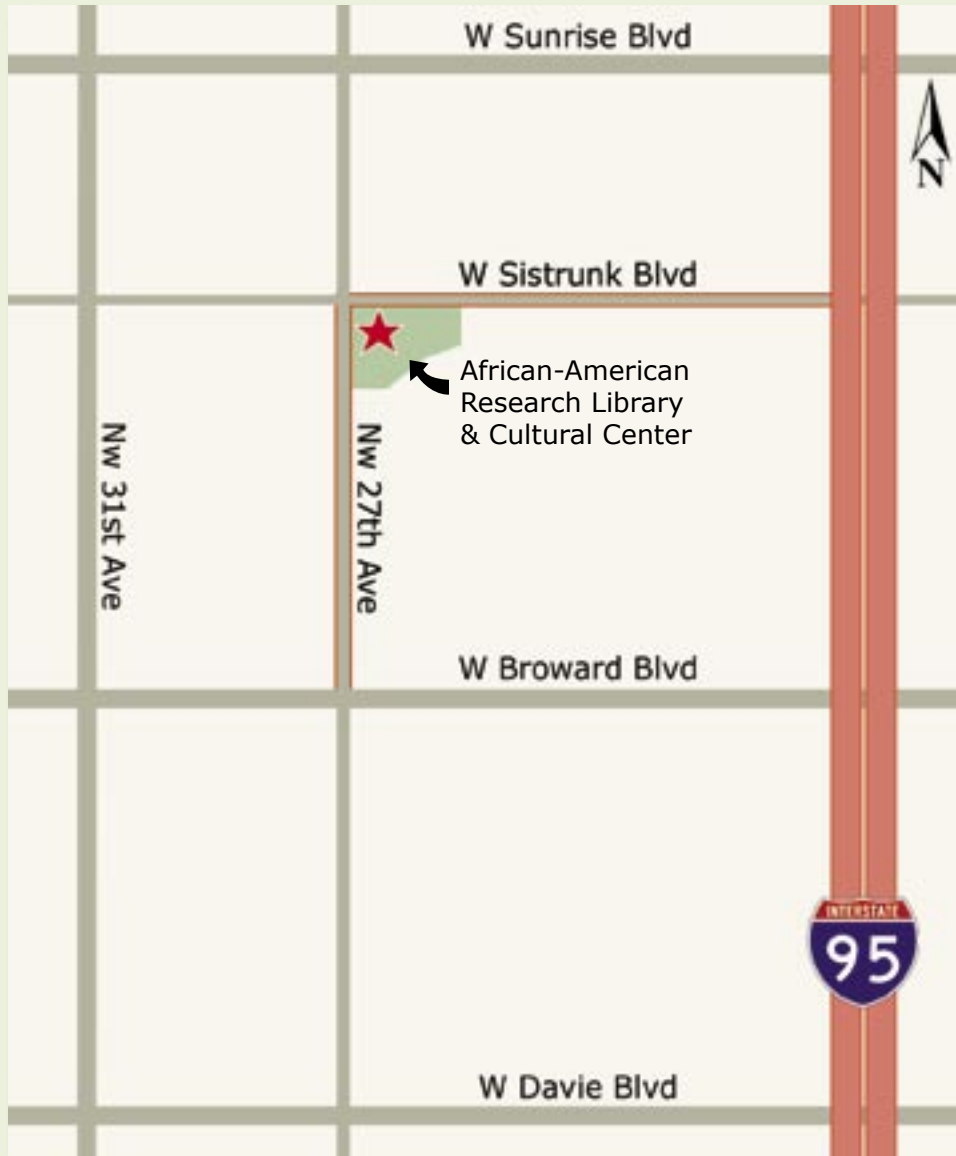

African-American Research Library & Cultural Center

2650 Sistrunk Blvd.
Ft. Lauderdale, FL 33311
954-625-2800

Hours:

Sunday: 1 pm - 5 pm

Monday, Tuesday, Wednesday, and Thursday: 10 am - 9 pm

Friday and Saturday: 10 am - 6 pm

Served by Broward County Bus Route #40