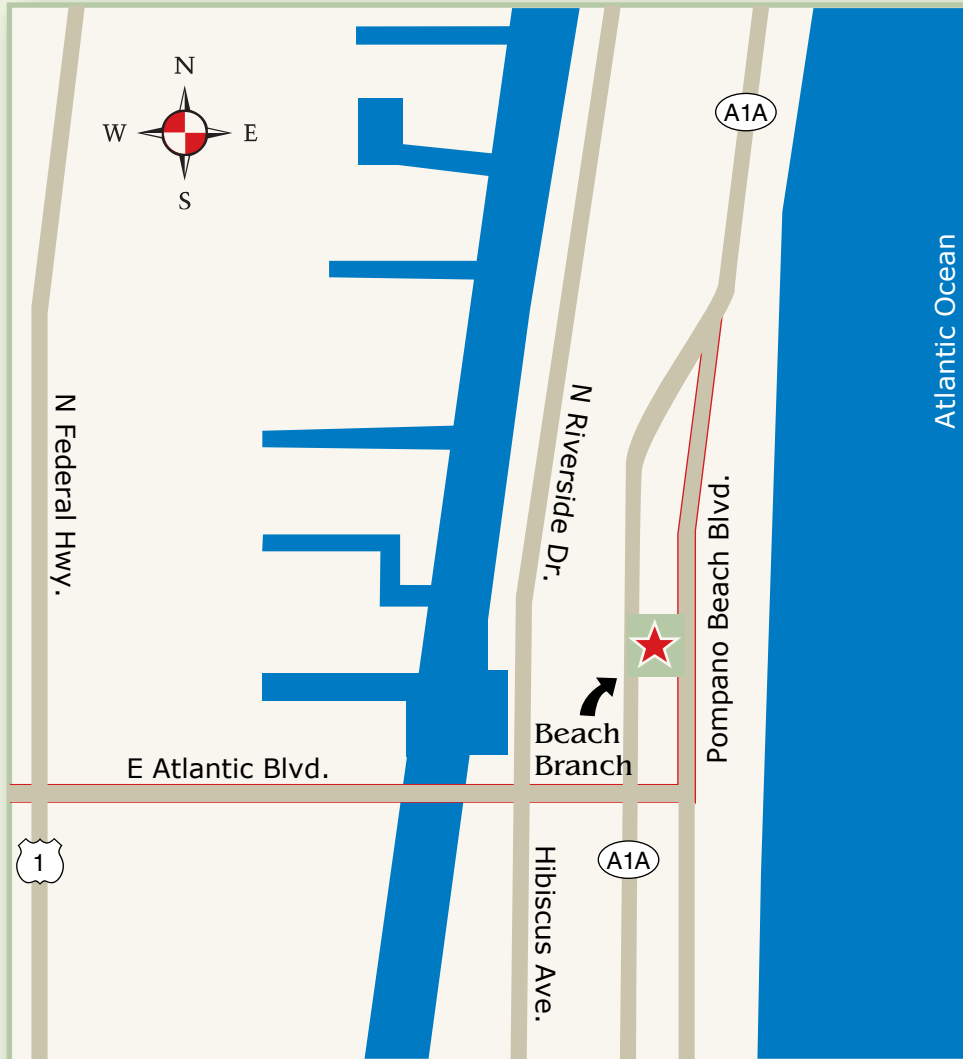

Beach Branch

Library Hours of Service:

Sunday	Closed
Monday	9 am - 5 pm
Tuesday	9 am - 5 pm
Wednesday	9 am - 5 pm
Thursday	9 am - 5 pm
Friday	9 am - 5 pm
Saturday	Closed

Telephone:

954-786-2197

Address:

221 Pompano Beach Boulevard
Pompano Beach, FL 33062

Served by Broward County
Bus Route #11, 14, 42