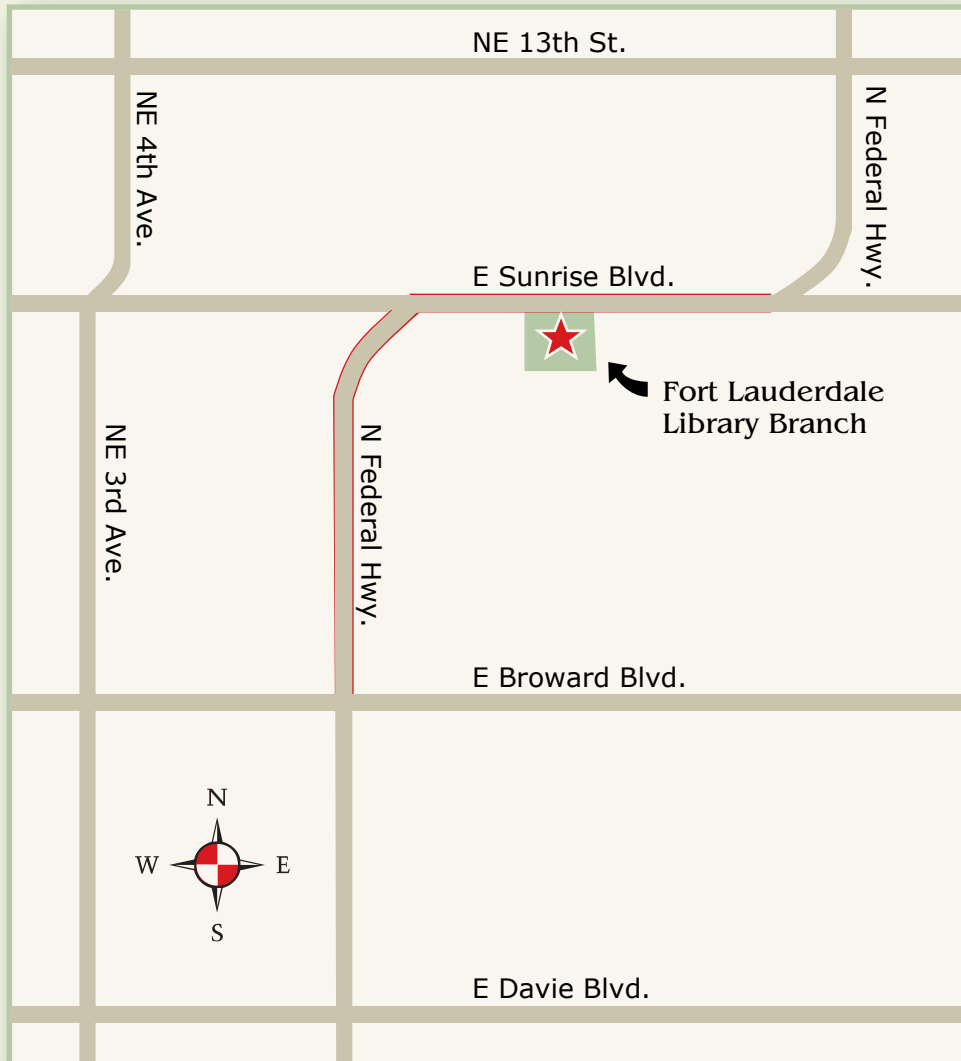

Fort Lauderdale Branch

Library Hours of Service:

Sunday	Closed
Monday	Noon - 8 pm
Tuesday	Noon - 8 pm
Wednesday	9 am - 5 pm
Thursday	Closed
Friday	9 am - 5 pm
Saturday	9 am - 5 pm

Telephone:

954-765-4263

Address:

1300 E. Sunrise Boulevard
Fort Lauderdale, FL 33304

Served by Broward County
Bus Route #10, 20, 36