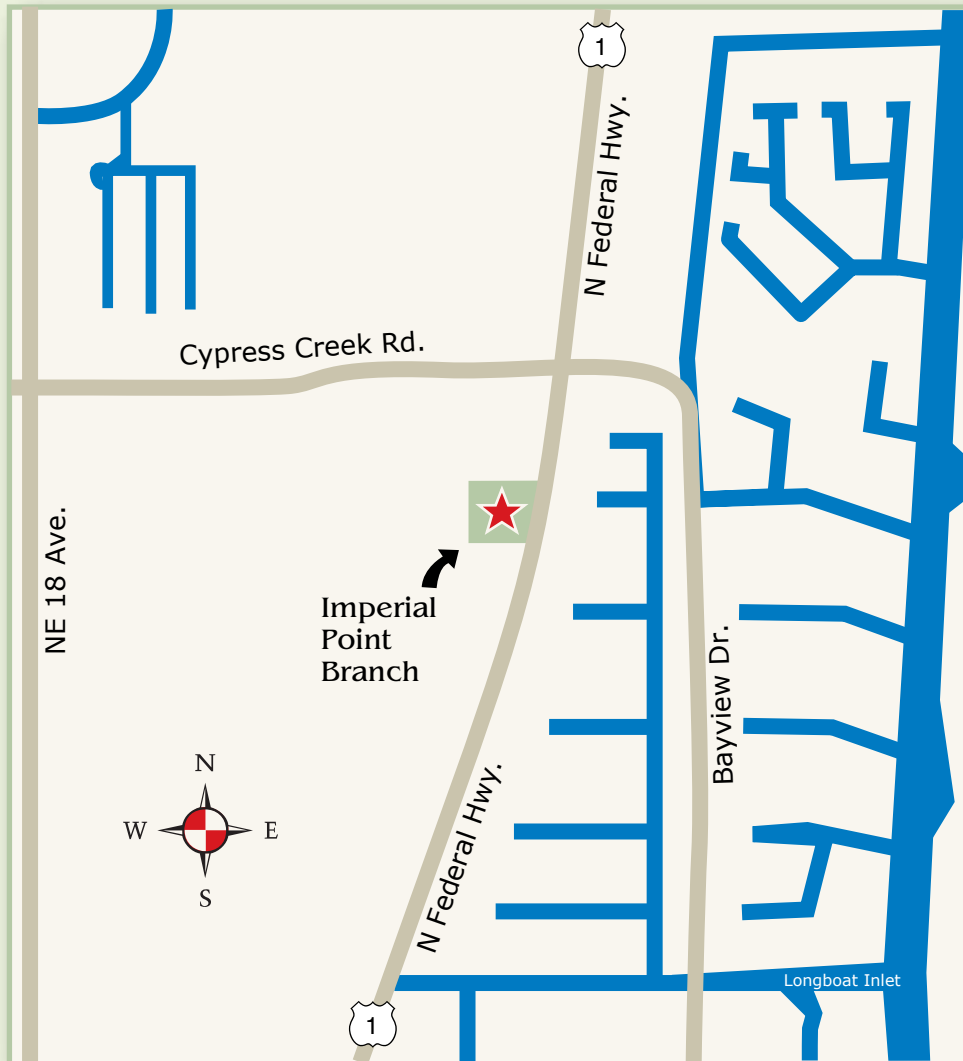

# Imperial Point Branch

**Library Hours of Service:**

Sunday	Closed
Monday	10 am - 6 pm
Tuesday	12 Noon - 8 pm
Wednesday	12 Noon - 8 pm
Thursday	10 am - 6 pm
Friday	Closed
Saturday	9 am - 5 pm

**Telephone:**

954-492-1881

**Address:**

5985 N Federal Highway  
Ft. Lauderdale, FL 33308