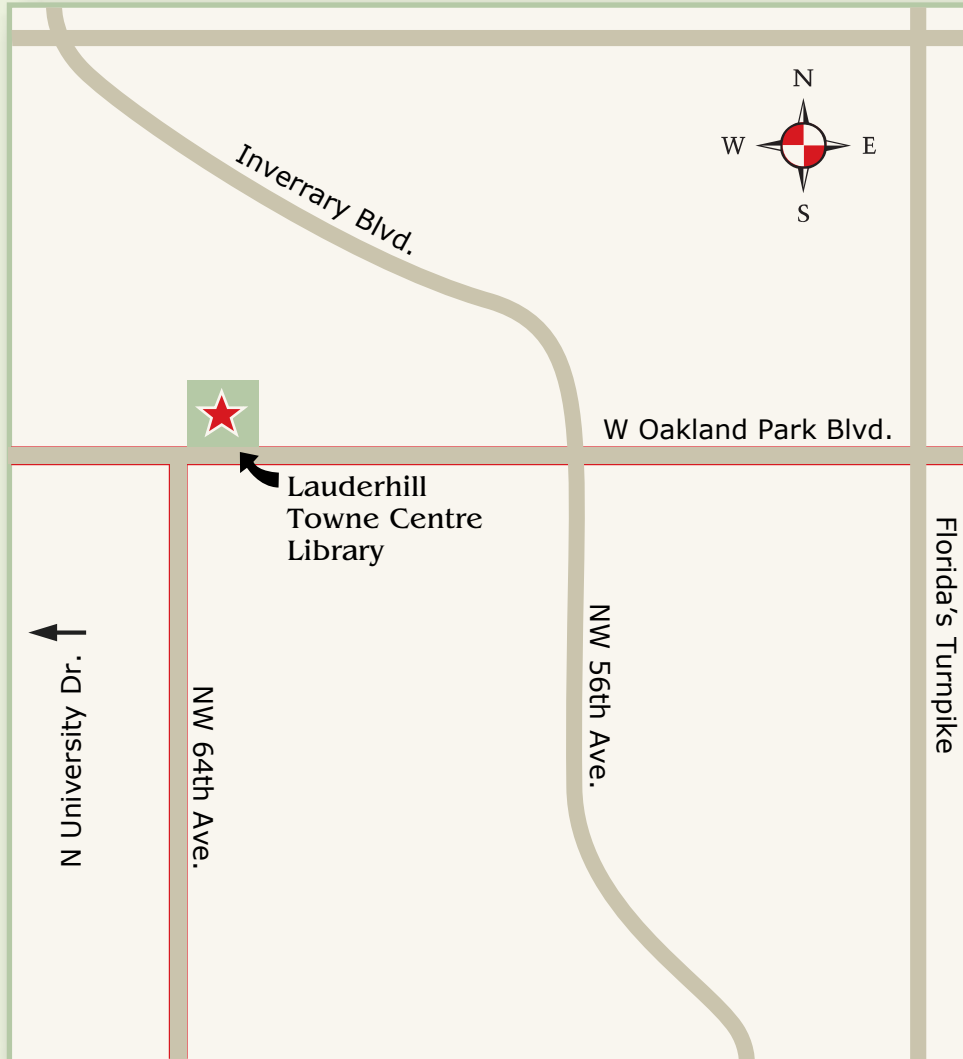

# Lauderhill Towne Centre Library

**Library Hours of Service:**

Sunday	Closed
Monday	Noon - 8:30 pm
Tuesday	10 am - 8:30 pm
Wednesday	10 am - 8:30 pm
Thursday	Noon - 8:30 pm
Friday	10 am - 6 pm
Saturday	10 am - 6 pm

**Telephone:**

954-497-1630

**Address:**

6399 West Oakland Park Blvd.  
Lauderhill, FL 33313

Served by Broward County  
Bus Route #72