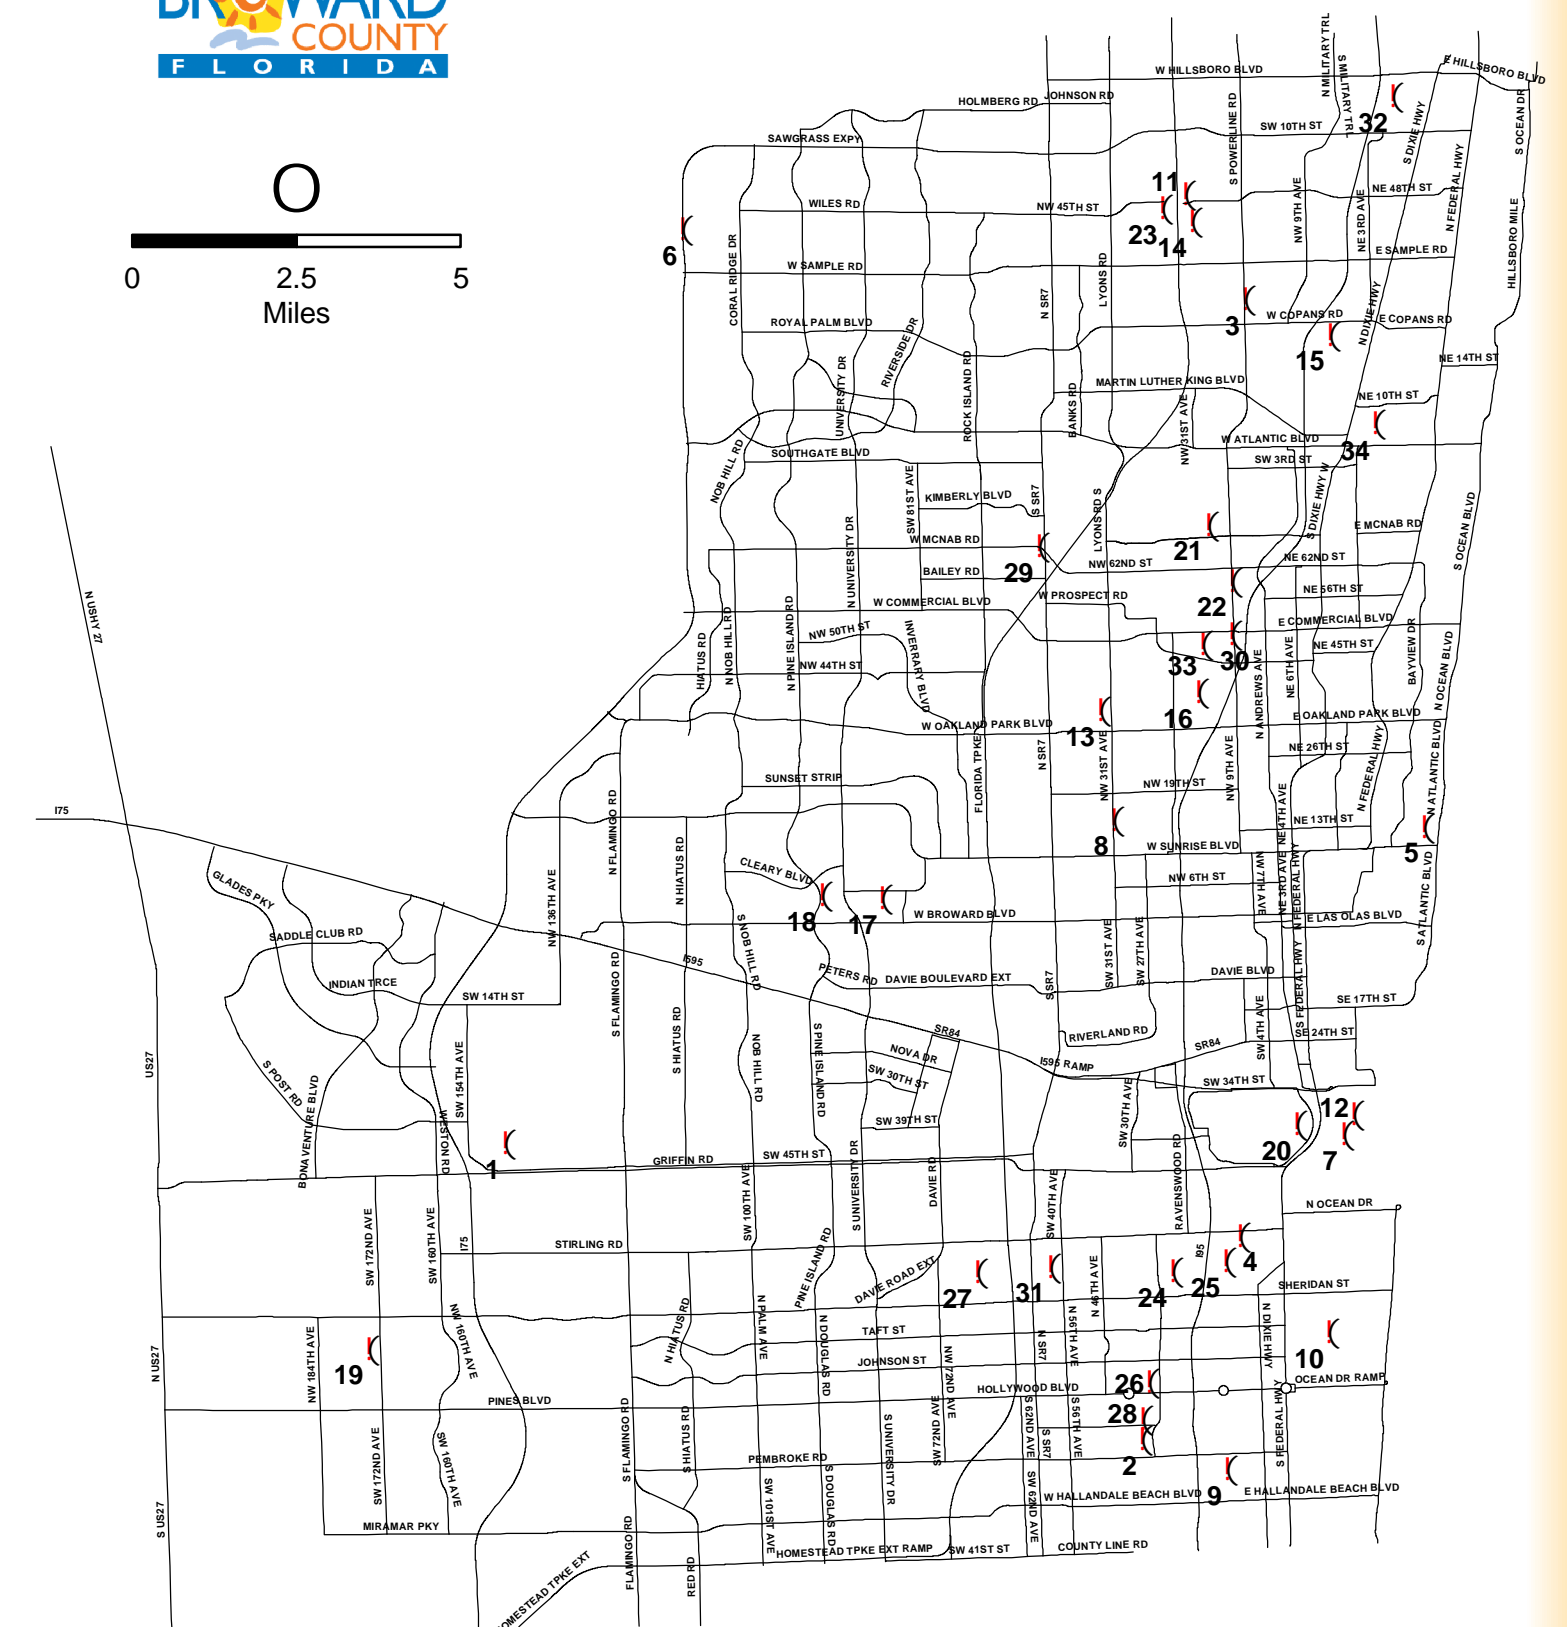

Abandoned Dump Inventory

Facility Location (Locations are approximate)

| | | | |
|----|-------------------------------|---|------------------|
| 1 | Broward County Landfill | 4001 SW 142 Ave | Davie |
| 2 | Hollywood Incinerator | W of Park Rd, S of Hillcrest Dr | Hollywood |
| 3 | BC WCDS Incinerator | 2780 N Powerline Rd | Pompano Beach |
| 4 | Dania Dump Site | North side Bethune Elementary | Hollywood |
| 5 | Birch State Park Dump | 3109 E Sunrise Blvd | Fort Lauderdale |
| 6 | Coral Springs Landfill | NW 127 Ave, S of Wiles Rd | Coral Springs |
| 7 | East Marsh Nursery | 1900 N Federal Hwy | Dania Beach |
| 8 | Fort Lauderdale Incinerator | 1300 NW 31 Ave | Fort Lauderdale |
| 9 | Hallandale Beach Dump | 700 NW 7 St | Hallandale |
| 10 | Hollywood Yard Trash | 1100 Taft St | Hollywood |
| 11 | North County Dump Site | North side 48 St/Helton Rd | Pompano Beach |
| 12 | Port Everglades Disposal Site | E of McIntosh, S of Eller Dr | Fort Lauderdale |
| 13 | Ray's Trash Pit (T-Pit) | N Oakland Park Blvd, W side of 31 Ave | Oakland Park |
| 14 | CDSL Pompano | 2700 NW 48 St | Pompano Beach |
| 15 | Pompano Beach Dump | West side NW 3 Ave, S of Copans, N & W of Fire Station | Pompano Beach |
| 16 | Ray's NW 38 Street Dump | Off NW 38 St, W of I-95 | Oakland Park |
| 17 | Plantation Dump Site #1 | 400 NW 73 Ave | Plantation |
| 18 | Plantation Dump Site #2 | 1/4 mile W of University Ave, N of 5 St | Plantation |
| 19 | Curcie Brother's Dump | SW of Sheridan & 172 Ave | Pembroke Pines |
| 20 | FTL/Hwd Int Airport Dump | E Perimeter Rd near airport entrance | Ft Lauderdale |
| 21 | Powerline Industrial Dump | 1/4 mile W of Powerline Rd, 1/8 mile S of Cypress Canal | Deerfield Beach |
| 22 | DOT Dump Site #1 | East side Powerline Rd, W of 56 St | Pompano Beach |
| 23 | DOT Dump Site #2 | NW of Wiles Rd and FL Turnpike | Coconut Creek |
| 24 | TY Park Dump | NE corner of TY Park at Sheridan & I-95, west side | Hollywood |
| 25 | NE Community Center Dump | Charleston & 24 St, 200 yards N of Community Center | Hollywood |
| 26 | David Park Dump | 510 N 33 Ct | Hollywood |
| 27 | 6600 Charleston Dump | At N 66 Ave and Charleston St, W of Turnpike | Hollywood |
| 28 | Washington Street Dump | E of 35 Ave at Washington St | Hollywood |
| 29 | Our Lady Queen of Heaven Dump | 1500 SW SR 7, behind church and cemetery | North Lauderdale |
| 30 | Holiday Inn-Dump | Powerline Rd & Commercial Blvd, SE corner | Oakland Park |
| 31 | Hollywood Yard-Trash at 56th | W of 56 Ave between Stirling and Sheridan | Hollywood |
| 32 | Deerfield Beach Dump | 390 SW 4 St | Deerfield Beach |
| 33 | Spectrum Properties Dump | S of Commercial Blvd, W of Powerline Rd | Oakland Park |
| 34 | Pompano Air Park Dump | E of Dixie Hwy, S of NE 10 St | Pompano Beach |