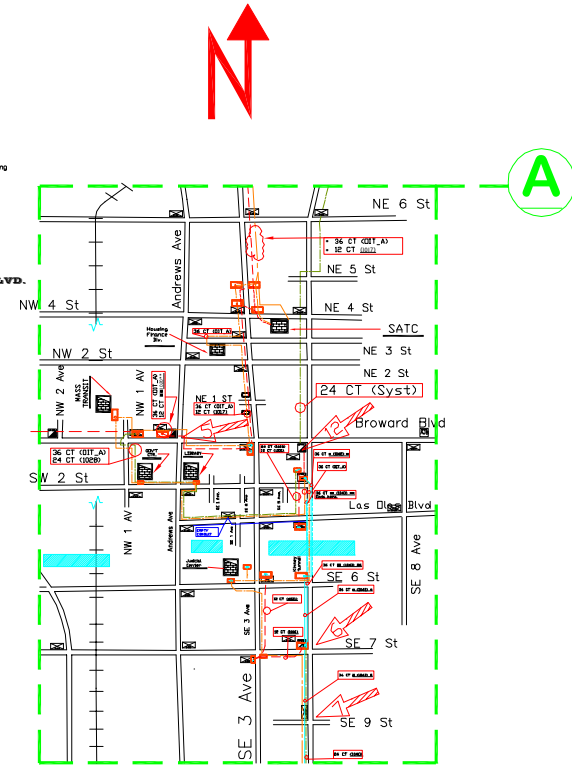

FIBER OPTIC CABLING

Updated: 6_17_2009

Map Legend

- Fiber Optic pull box.
- Systems Fiber Optic Cable, 96 count.
- Systems Fiber Optic Cable, 36 count.
- Systems Fiber Optic Cable, 24 count.
- Systems Fiber Optic Cable, 12 count.
- Systems Fiber Optic Cable, 18 count.
- DIT Fiber Optic Cable, 36 count.
- Shared FDOT/BCTED Fiber Optic Cable, 48 count.
- Fiber Splice

Fiber Splice Locations

1. PROSPECT & FOWLER RD
2. SW 4 & FOWLER RD
3. SW 4 & SW 10
4. SW 4 & SW 13 ST
5. BROWARD BLVD & ANDREWS RD
6. SW 1 & SE 7TH ST
7. SW 1 & SE 9 AVE
8. GREENHURST BLVD & 17TH ST
9. ELLER DR & ADMN BLDG
10. ELLER DR & MONTGOM
11. SW 4 ST & SW 8 ST
12. SW 1 & SE 8 ST
13. BROWARD BLVD & SW 10
14. BROWARD BLVD & SE 17TH
15. BROWARD BLVD & UNIVERSITY DR
16. BROWARD BLVD & UNIVERSITY DR
17. UNIVERSITY DR & CLEMENS BLVD
18. SW 1 & UNIVERSITY DR
19. SW 1 & SW 10 W. OF DAVIS EXT.
20. SW 1 & SW 10
21. SW 1 & SW 10
22. SW 1 & SW 10
23. SW 1 & SW 10
24. SW 1 & SW 10
25. SW 1 & SW 10
26. SW 1 & SW 10
27. SW 1 & SW 10
28. SW 1 & SW 10
29. SW 1 & SW 10
30. BROWARD BLVD & SE 17 AVE
31. COMMERCE BLVD & SW 10
32. SW 1 & BROWARD BLVD (SW 10th VLT)