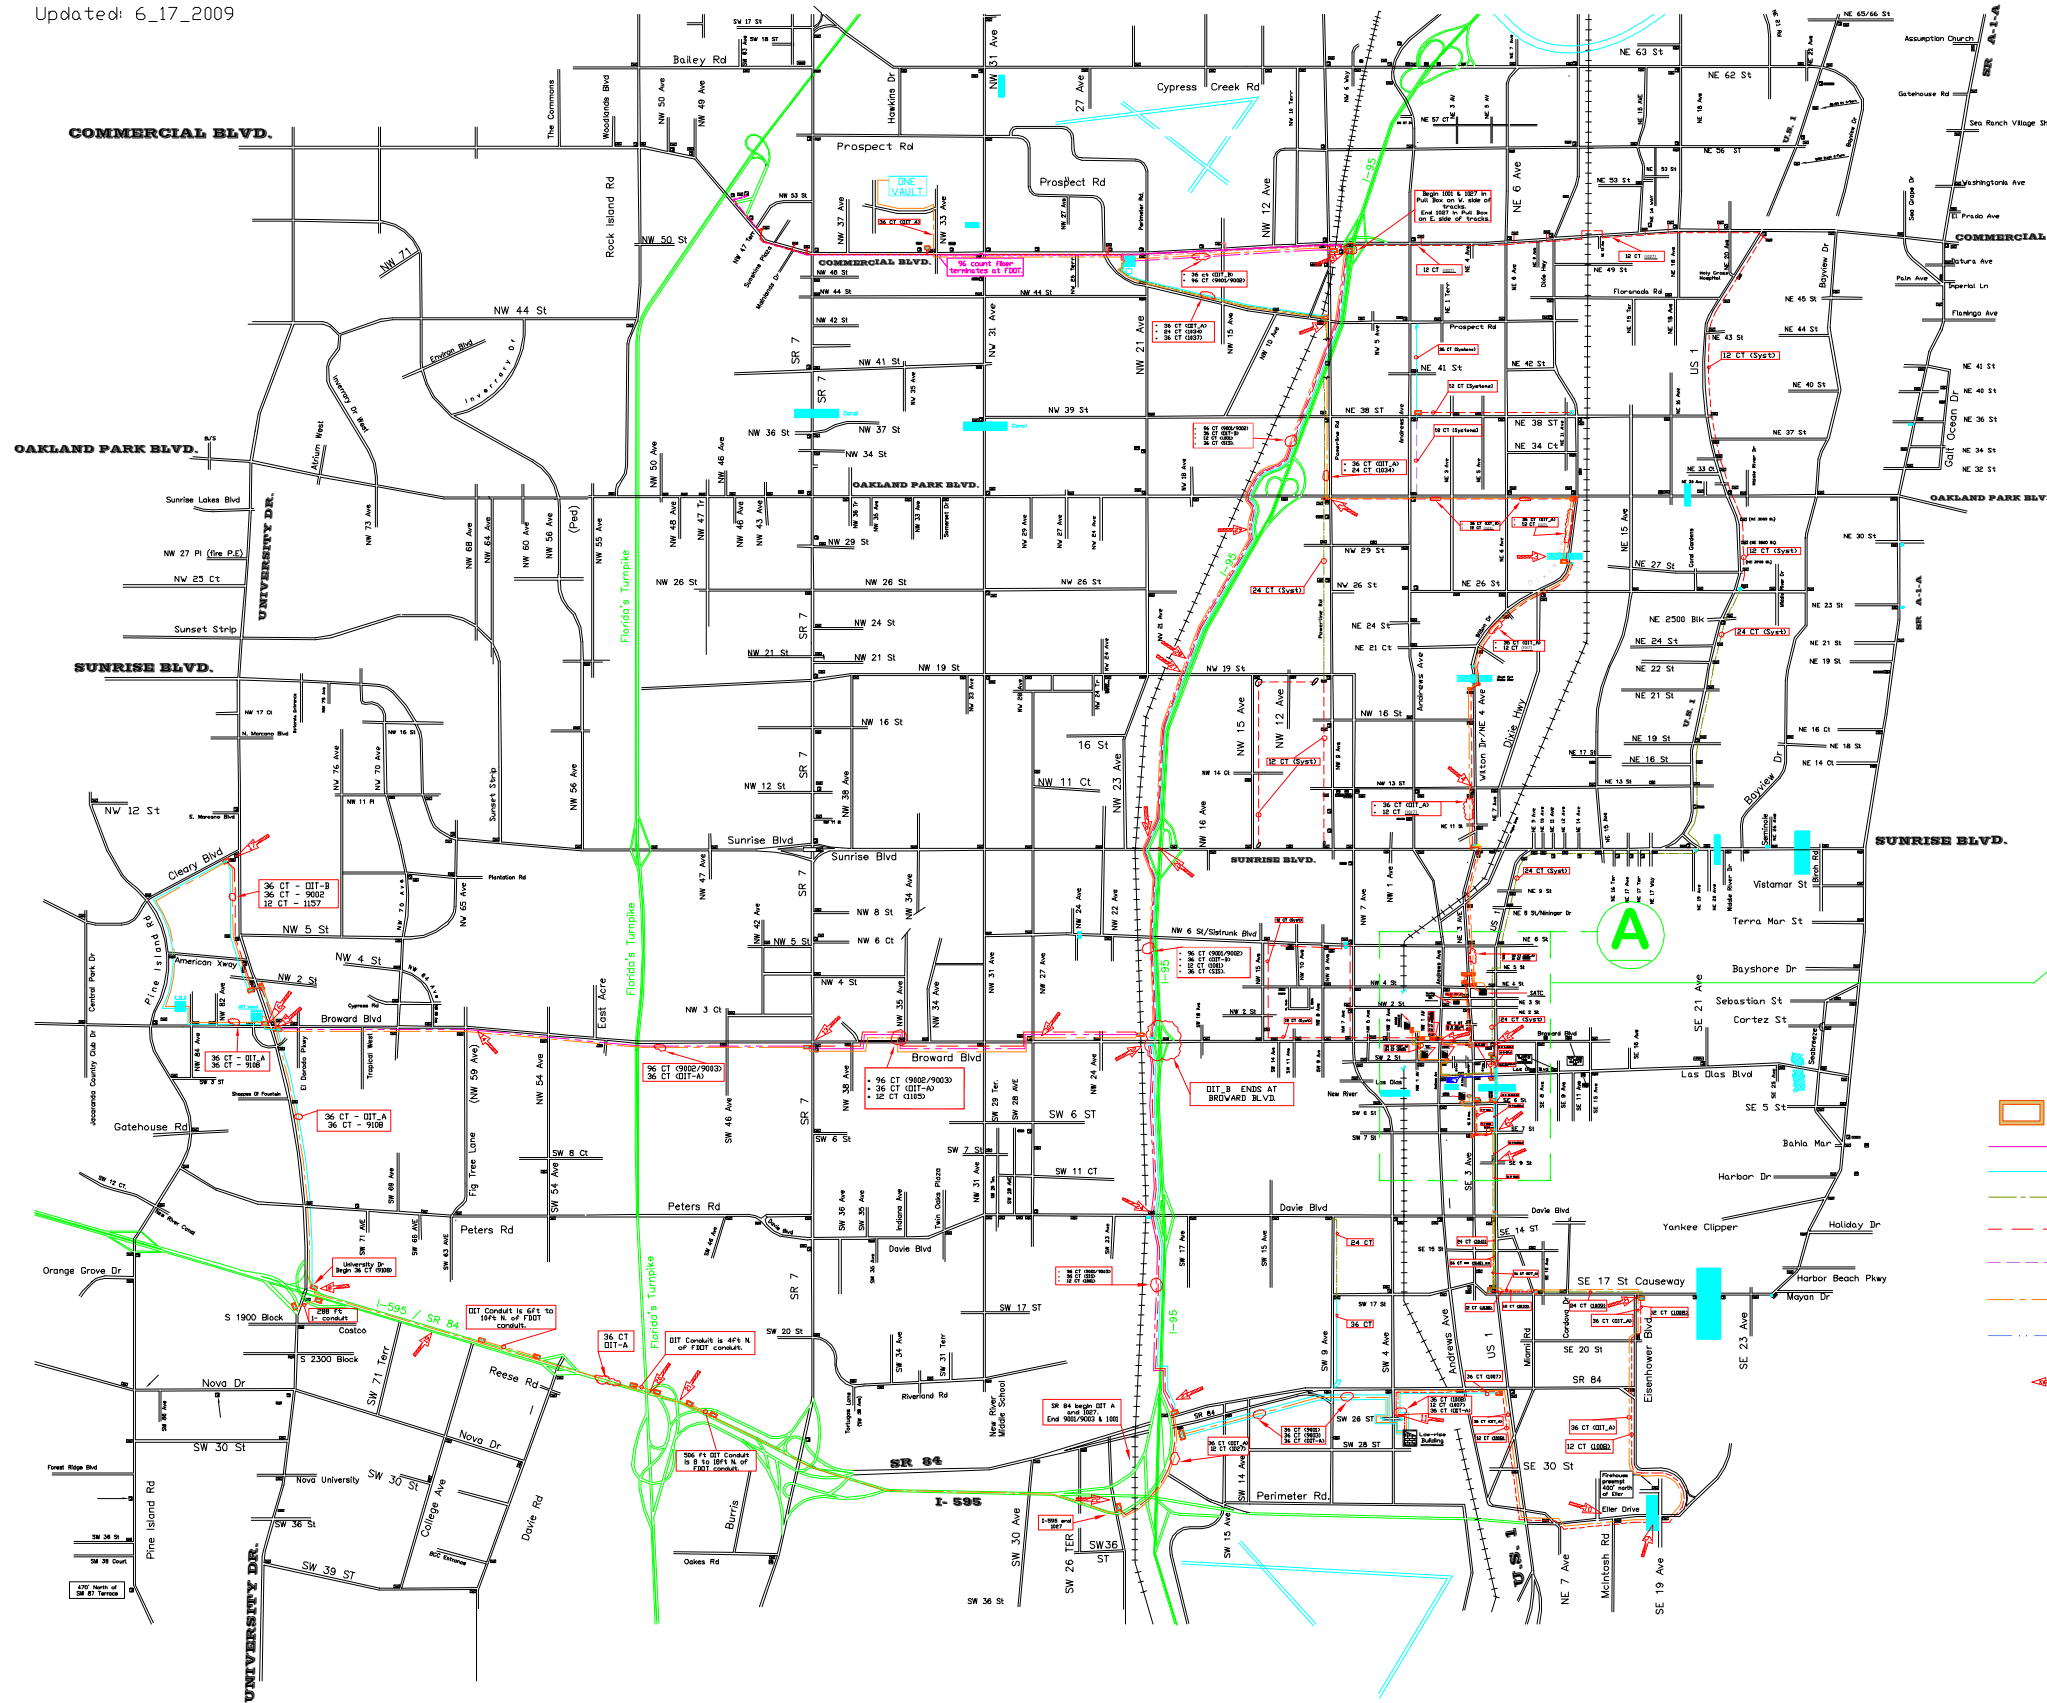

FIBER OPTIC CABLING

Updated: 6_17_2009

Map Legend

- Fiber Optic pull box.
- Systems Fiber Optic Cable, 96 count.
- Systems Fiber Optic Cable, 36 count.
- Systems Fiber Optic Cable, 24 count.
- Systems Fiber Optic Cable, 12 count.
- Systems Fiber Optic Cable, 18 count.
- DIT Fiber Optic Cable, 36 count.
- Shared FDOT/BCTED Fiber Optic Cable, 48 count.
- Fiber Splice

Fiber Splice Locations

1. PROSPECT & FOWLER RD
2. SW 4 & FOWLER RD
3. SW 4 & SW 10
4. SW 4 & SW 13 ST
5. BROWARD BLVD & ANDREWS RD
6. SW 1 & SE 7TH ST
7. SW 1 & SE 9 AVE
8. GREENHURST BLVD & 17TH ST
9. ELLER DR & ADMN BLDG
10. ELLER DR & MONTGOM
11. SW 4 ST & SW 8 ST
12. SW 1 & SE 8 ST
13. BROWARD BLVD & SW 10
14. BROWARD BLVD & SE 17TH
15. BROWARD BLVD & UNIVERSITY DR
16. BROWARD BLVD & UNIVERSITY DR
17. UNIVERSITY DR & CLEMENS BLVD
18. SW 1 & UNIVERSITY DR
19. SW 1 & SW 10 W. OF DAVIS EXT.
20. SW 1 & SW 10
21. SW 1 & SW 10
22. SW 1 & SW 10
23. SW 1 & SW 10
24. SW 1 & SW 10
25. SW 1 & SW 10
26. SW 1 & SW 10
27. SW 1 & SW 10
28. SW 1 & SW 10
29. SW 1 & SW 10
30. BROWARD BLVD & SE 17 AVE
31. COMMERCE BLVD & SW 10
32. SW 1 & BROWARD BLVD (SW 10th VLT)