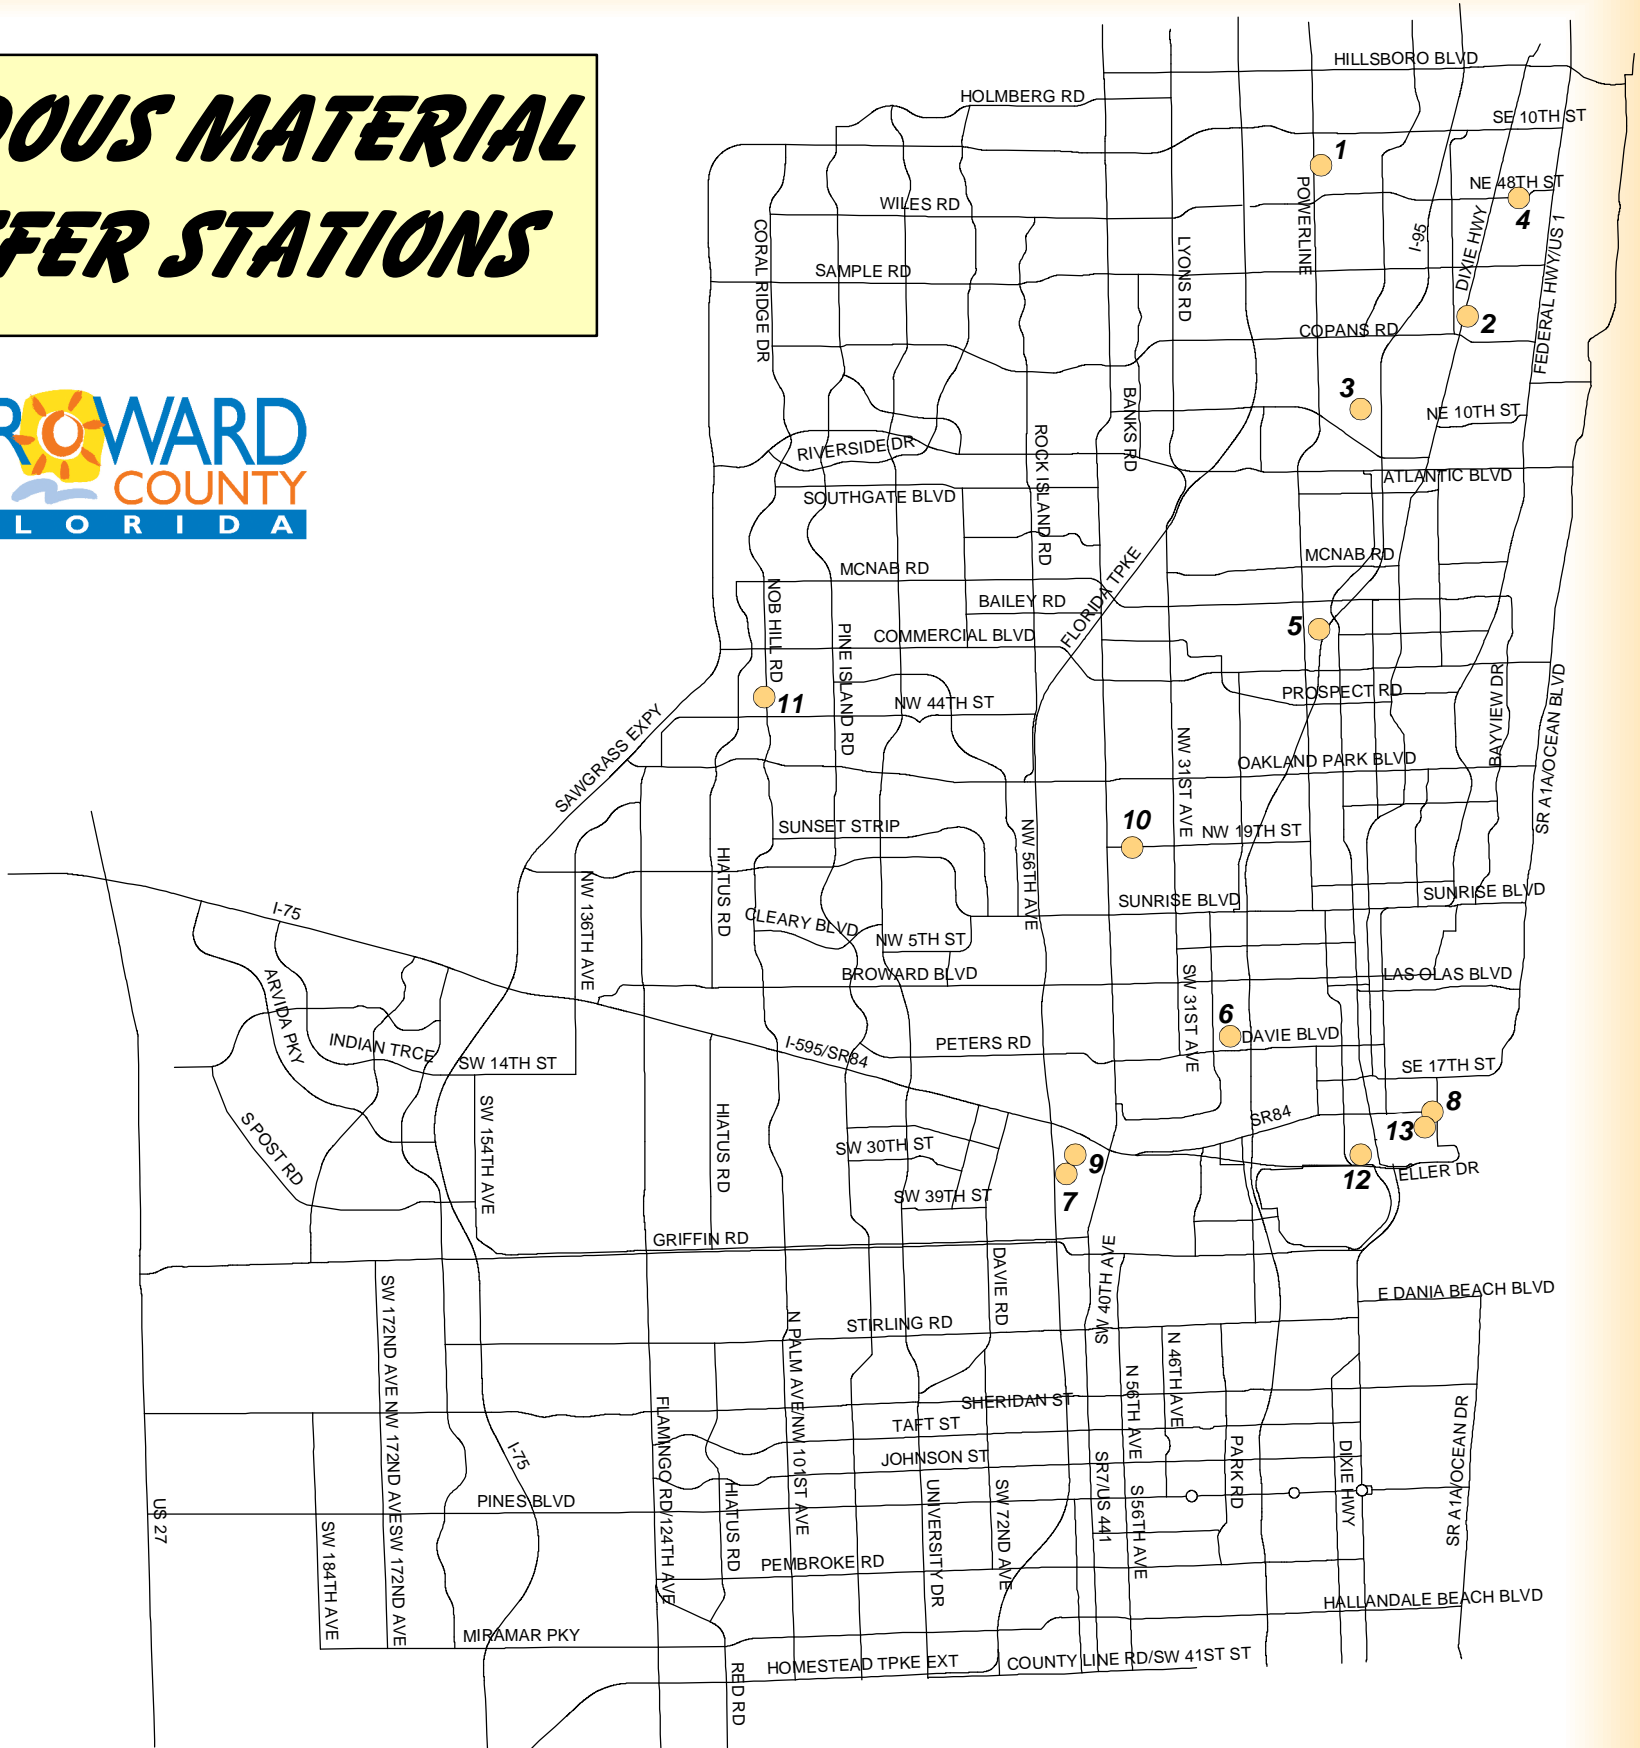

# HAZARDOUS MATERIAL TRANSFER STATIONS

**Legend**

● **Active Sites**

ACTIVE SITES		
FACILITY	ADDRESS	CITY
1 Chemical Pollution Control	3428 SW 15th St	Deerfield Bch
2 Petrotech Southeast Inc	2681 NE 4th Ave	Pompano Bch
3 Atlantic Industrial Services Inc	1400 NW 13th Ave	Pompano Bch
4 US Filter Recovery Services Inc	1280 NE 48th St	Pompano Bch
5 Darling International Inc	700 NW 57th St	Fort Lauderdale
6 Bulk Intermodal Distribution Services Inc	890 SW 21st St	Fort Lauderdale
7 Petroleum Management Inc	3650 SW 47th Ave	Davie
8 Cliff Berry Inc (Port Everglades)	2601 SE 14th Ave	Fort Lauderdale
9 Perma-Fix of Fort Lauderdale Inc	3670 SW 47th Ave	Davie
10 Steritronix Inc	3573 NW 19th St	Lauderdale Lakes
11 Nationwide Medical Waste Management Inc	10176 NW 47th St	Sunrise
12 Cliff Berry Inc (Fort Lauderdale)	3400 SE 9th Ave	Dania Beach
13 Port Consolidated Inc	2601 SE 14th Ave	Fort Lauderdale