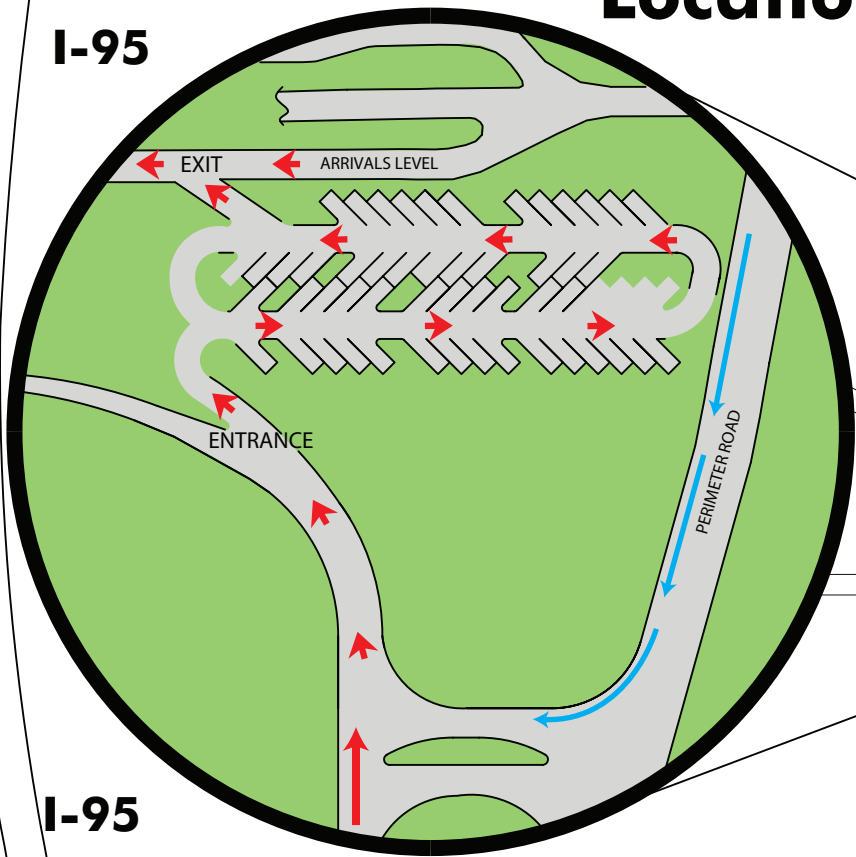

# Cell Phone Waiting Area Location Map

-  Perimeter Road Traffic
-  Main Entrance Traffic

**FORT LAUDERDALE-HOLLYWOOD INTERNATIONAL AIRPORT**

**GRIFFIN RD**

## Directions to the Cell Phone Waiting Area

GPS Address: 600 Terminal Drive, Fort Lauderdale, FL 33315

### From US-1 Southbound

Bear right into the main entrance roadway. Follow the signs for Arrivals. Stay in the left lanes and follow the sign to All Parking. Stay left, following the sign for Parking. Then follow the signs to the Cell Phone Waiting Area. This road will bring you around the Cypress Garage/Rental Car Center to the Cell Phone Waiting Area.

### From Perimeter Road North

Take State Road 84 to SW 4<sup>th</sup> Avenue. Turn south on SW 4<sup>th</sup> Avenue and drive through the four-way stop sign. The road will end at Perimeter Road. Turn left on Perimeter Road. Head east on Perimeter Road and then the road will turn south. Shortly after you drive under the roadway entrance, turn right. Make an immediate right and then another immediate right into the Cell Phone Waiting Area. Look for the Cell Phone Waiting Area signs.