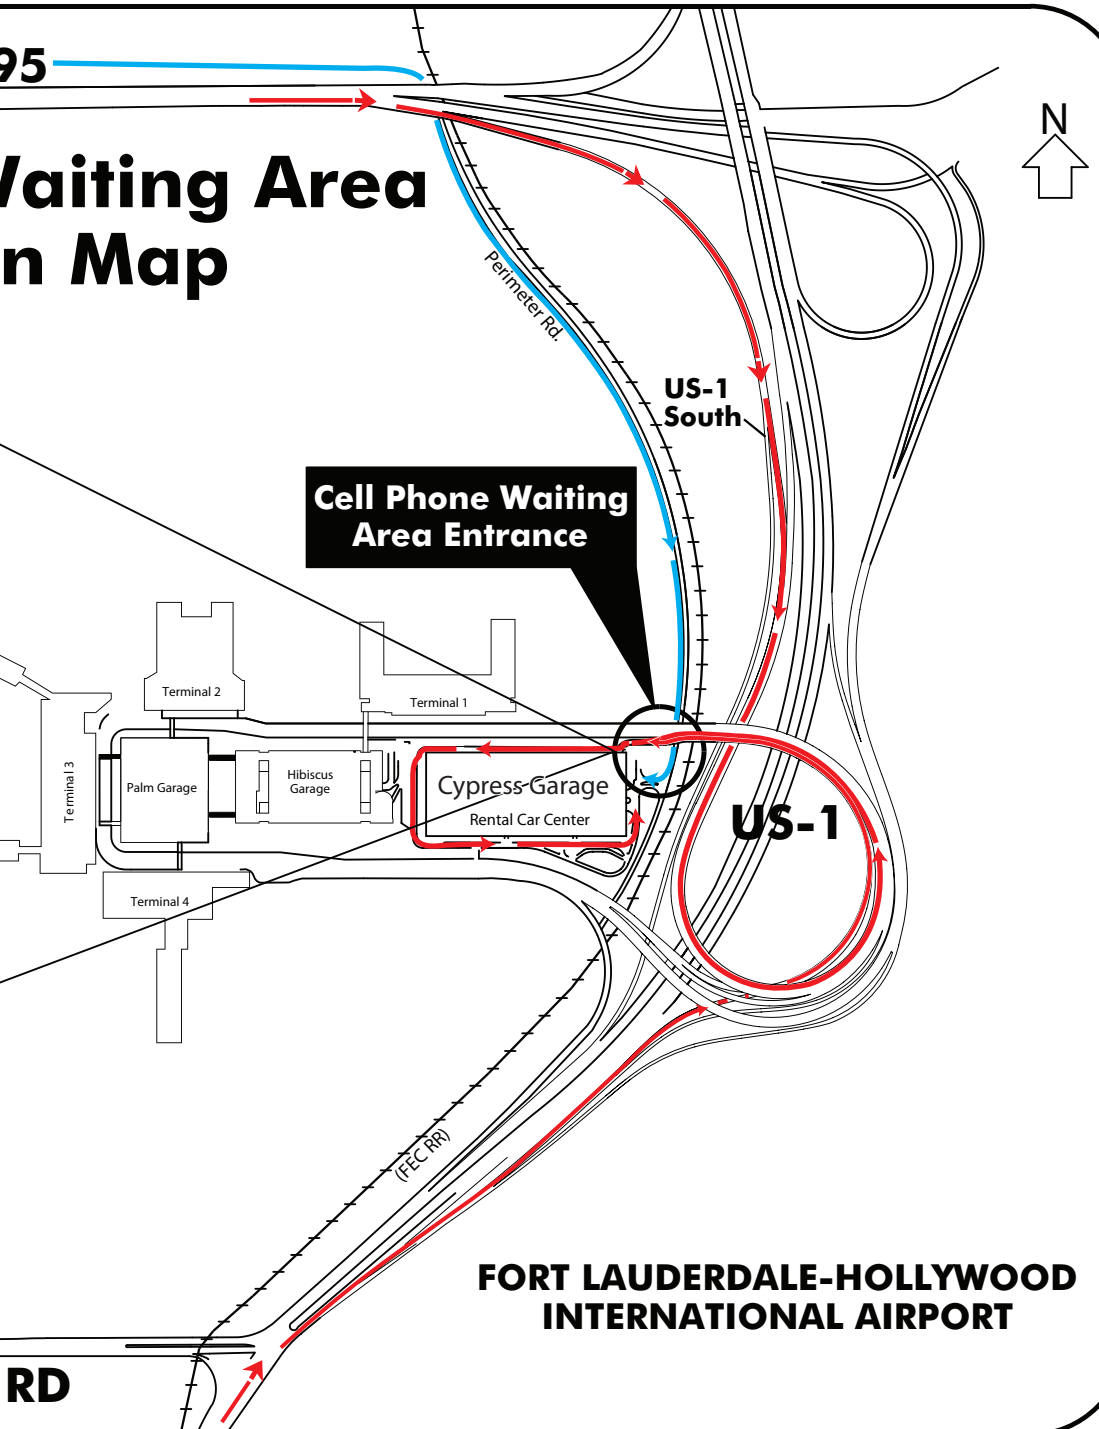

# Cell Phone Waiting Area Location Map

-  Perimeter Road Traffic
-  Main Entrance Traffic

**FORT LAUDERDALE-HOLLYWOOD INTERNATIONAL AIRPORT**

**GRIFFIN RD**

## Directions to the Cell Phone Waiting Area

GPS Address: 600 Terminal Drive, Fort Lauderdale, FL 33315

### From US-1 Southbound

Bear right into the main entrance roadway. Follow the signs for Arrivals. Stay in the left lanes and follow the sign to All Parking. Stay left, following the sign for Parking. Then follow the signs to the Cell Phone Waiting Area. This road will bring you around the Cypress Garage/Rental Car Center to the Cell Phone Waiting Area.

### From Perimeter Road North

Take State Road 84 to SW 4<sup>th</sup> Avenue. Turn south on SW 4<sup>th</sup> Avenue and drive through the four-way stop sign. The road will end at Perimeter Road. Turn left on Perimeter Road. Head east on Perimeter Road and then the road will turn south. Shortly after you drive under the roadway entrance, turn right. Make an immediate right and then another immediate right into the Cell Phone Waiting Area. Look for the Cell Phone Waiting Area signs.