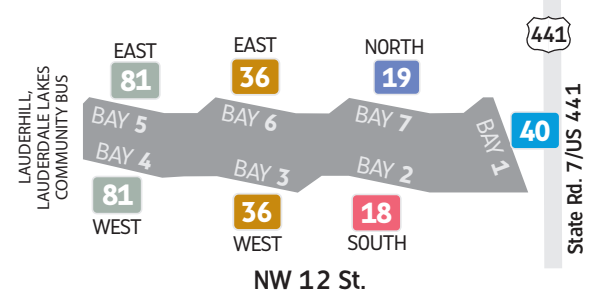

Broward Central Terminal

Northeast Transit Center

West Regional Terminal

Lauderhill Transfer Facility

Map Legend

- Street
- County Line
- Interstate
- State Road
- Federal Highway
- Florida's Turnpike
- Broward County Transit Bus Route
- Miami-Dade Transit Bus Route
- Palm Tran Bus Route
- Tri-Rail

Commuter Limited Stop Service

- Breeze Stop
- 95 Express Miramar (Route 106) Miramar Regional Park to Miami Civic Center
- 95 Express Pembroke Pines (Route 108) North Perry Airport to Miami Civic Center
- 95 Express Pembroke Pines/Miramar (Route 109) CB Smith Park/Ansin Sports Complex to Downtown Miami
- 595 Express (Route 110) Sunrise to Miami/Brickell
- 595 Express (Route 114) Sunrise to Miami/Civic Center
- Park and Ride Lot

SEA RANCH LAKES

LAUDERDALE BY THE SEA

TAMARAC

NORTH LAUDERDALE

OAKLAND PARK

WILTON MANORS

SUNRISE

LAUDERHILL

LAUDERDALE LAKES

WESTON

DAVIE

PLANTATION

FORT LAUDERDALE

COOPER CITY

PEMBROKE PINES

DANIA BEACH