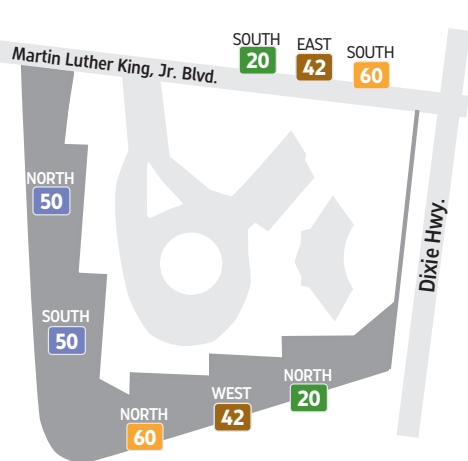

Broward Central Terminal

Northeast Transit Center

West Regional Terminal

Lauderhill Transfer Facility

Map Legend

- Street
- County Line
- Interstate
- State Road
- Federal Highway
- Florida's Turnpike
- Broward County Transit Bus Route
- Miami-Dade Transit Bus Route
- Palm Tran Bus Route
- Tri-Rail

SEA RANCH LAKES

LAUDERDALE BY THE SEA

TAMARAC

NORTH LAUDERDALE

OAKLAND PARK

WILTON MANORS

SUNRISE

LAUDERHILL

LAUDERDALE LAKES

WESTON

DAVIE

PLANTATION

FORT LAUDERDALE

COOPER CITY

PEMBROKE PINES

DANIA BEACH

HOLLYWOOD

MIRAMAR

MIRAMAR TOWN CENTER

WEST POMPANO BEACH

HALLANDALE BEACH