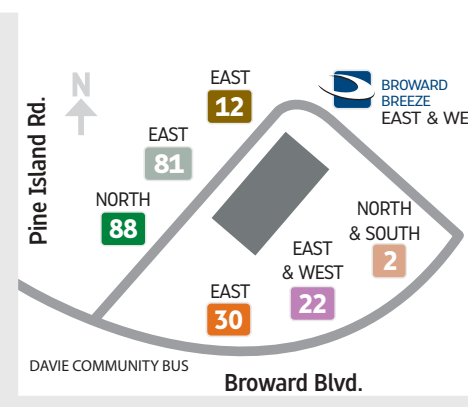

Broward Central Terminal

Northeast Transit Center

West Regional Terminal

Lauderhill Transfer Facility

Map Legend

- Street
- County Line
- Interstate
- State Road
- Federal Highway
- Florida's Turnpike
- Broward County Transit Bus Route
- Miami-Dade Transit Bus Route
- Palm Tran Bus Route
- Tri-Rail

SEA RANCH LAKES

LAUDERDALE BY THE SEA

TAMARAC

NORTH LAUDERDALE

OAKLAND PARK

WILTON MANORS

SUNRISE

LAUDERHILL

LAUDERDALE LAKES

WESTON

DAVIE

PLANTATION

FORT LAUDERDALE

COOPER CITY

PEMBROKE PINES

DANIA BEACH

HOLLYWOOD

MIRAMAR

MIRAMAR TOWN CENTER

WEST POMPANO BEACH

HALLANDALE BEACH