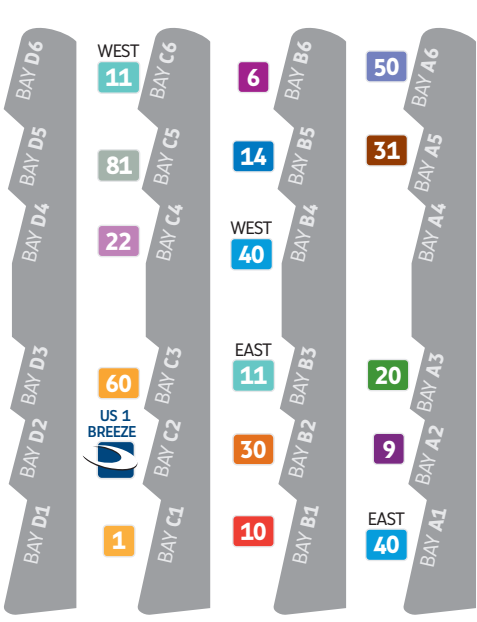

Broward Central Terminal

Northeast Transit Center

West Regional Terminal

Lauderhill Transfer Facility

Map Legend

- Street
- County Line
- Interstate
- State Road
- Federal Highway
- Florida's Turnpike
- Broward County Transit Bus Route
- Miami-Dade Transit Bus Route
- Palm Tran Bus Route
- Tri-Rail

PARKLAND

COCONUT CREEK

DEERFIELD BEACH

HILLSBORO BEACH

LIGHTHOUSE POINT

CORAL SPRINGS

MARGATE

POMPANO BEACH

SEA RANCH LAKES

LAUDERDALE BY THE SEA

TAMARAC

NORTH LAUDERDALE

OAKLAND PARK

WILTON MANORS

SUNRISE

LAUDERHILL

LAUDERDALE LAKES

WESTON

DAVIE

PLANTATION

FORT LAUDERDALE

COOPER CITY

PEMBROKE PINES

DANIA BEACH