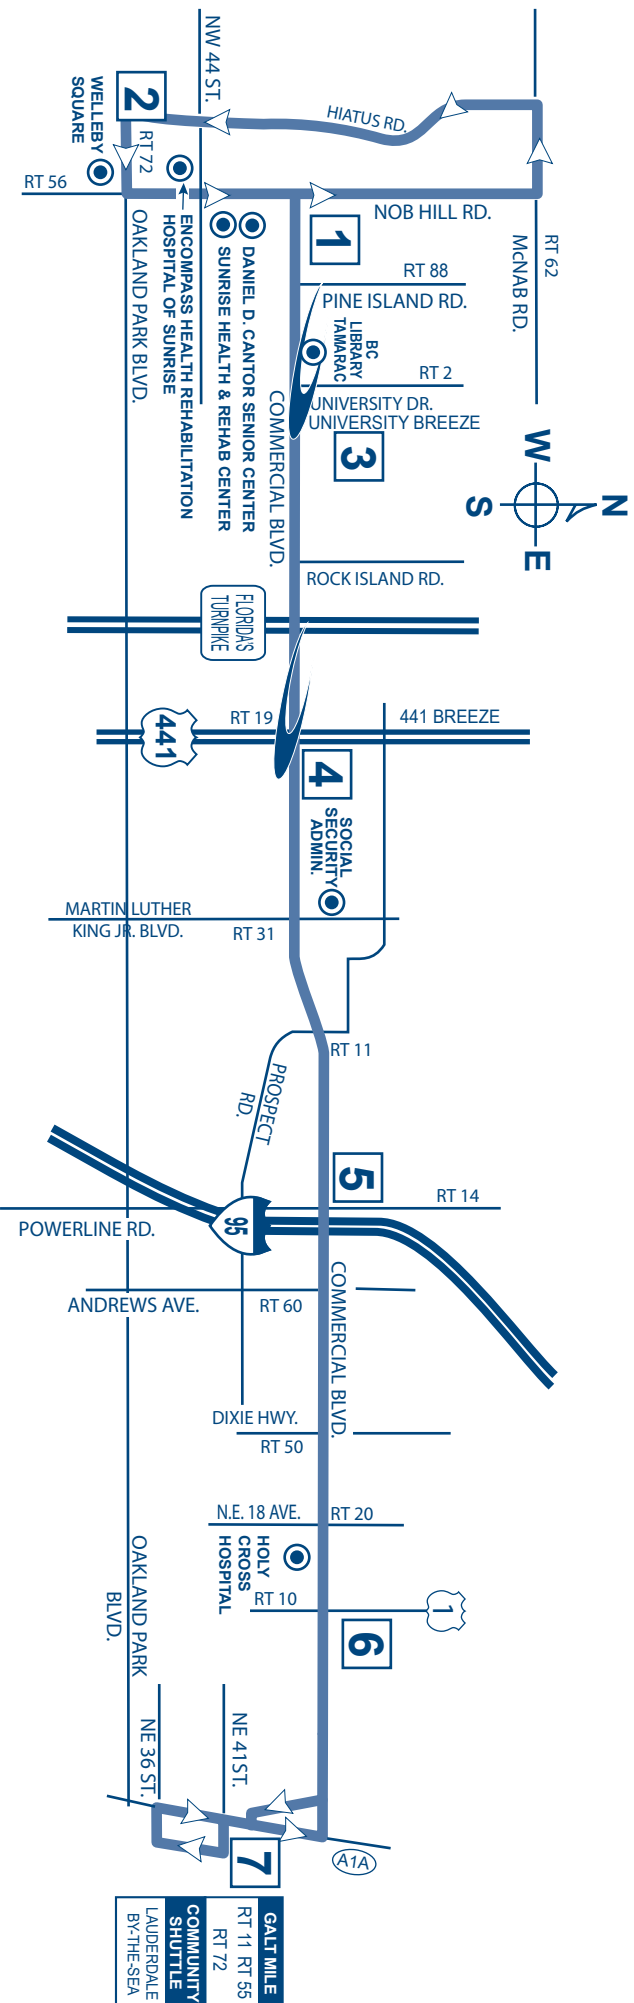

ROUTE 55

Hiatus Road to Galt Mile via Commercial Boulevard

Due to COVID-19, some Breeze services may be suspended. Please contact BCT Customer Service or visit our website for the latest service updates.

POINTS OF INTEREST

- Social Security Administration
- Holy Cross Hospital
- BC Library Tamarac
- Daniel D. Cantor Senior Center
- Sunrise Health & Rehab Center
- Welleby Square
- Encompass Health Rehabilitation Hospital of Sunrise

LEGEND

GALT MILE
RT 11 RT 55
RT 72
COMMUNITY SHUTTLE
LAUDERDALE BY-THE-SEA