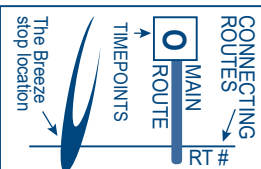

LEGEND

GALT MILE
RT 11 RT 55
RT 72
COMMUNITY SHUTTLE
LAUDERDALE BY-THE-SEA