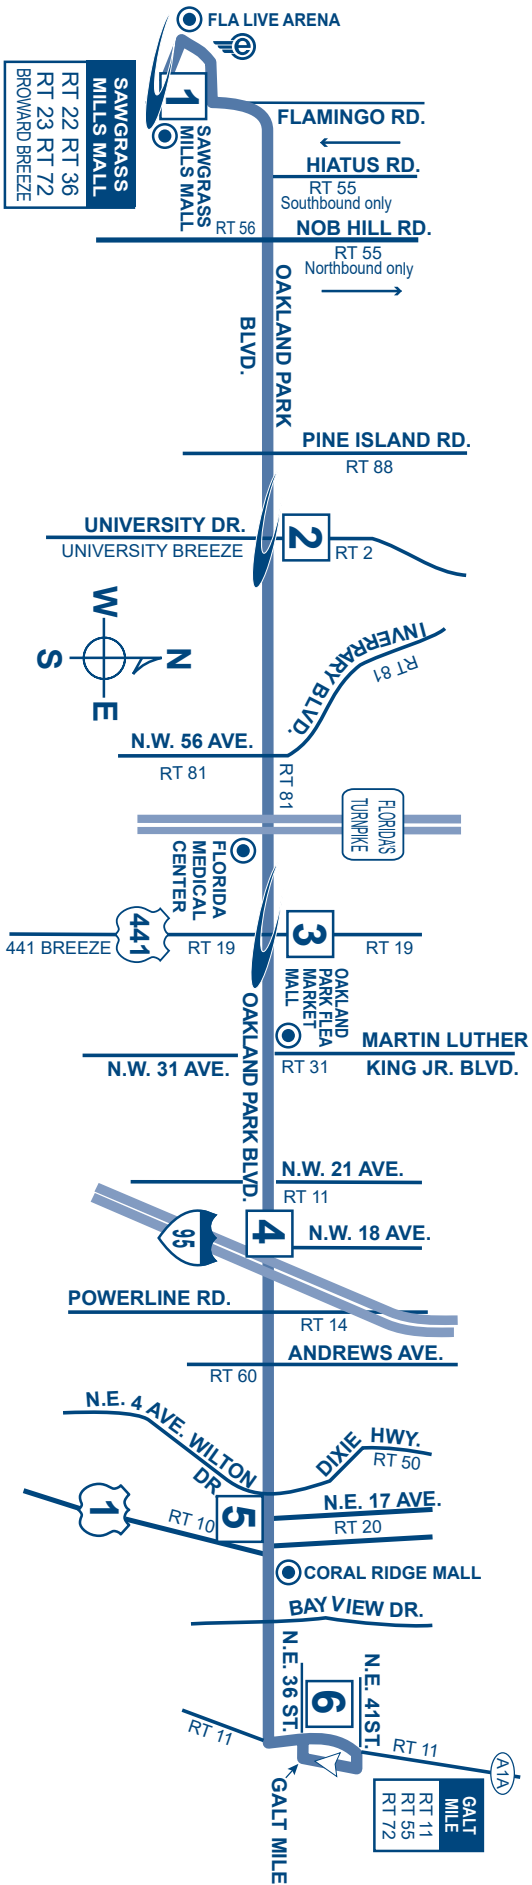

ROUTE 72

Sawgrass Mills Mall to Galt Mile
via Oakland Park Blvd

1. ### POINTS OF INTEREST
2. Sawgrass Mills Mall
   - FLA Live Arena
   - Florida Medical Center
   - Oakland Park Flea Market Mall
   - Coral Ridge Mall

Due to COVID-19, some Breeze services may be suspended.
Please contact BCT Customer Service or visit our website for the latest service updates.