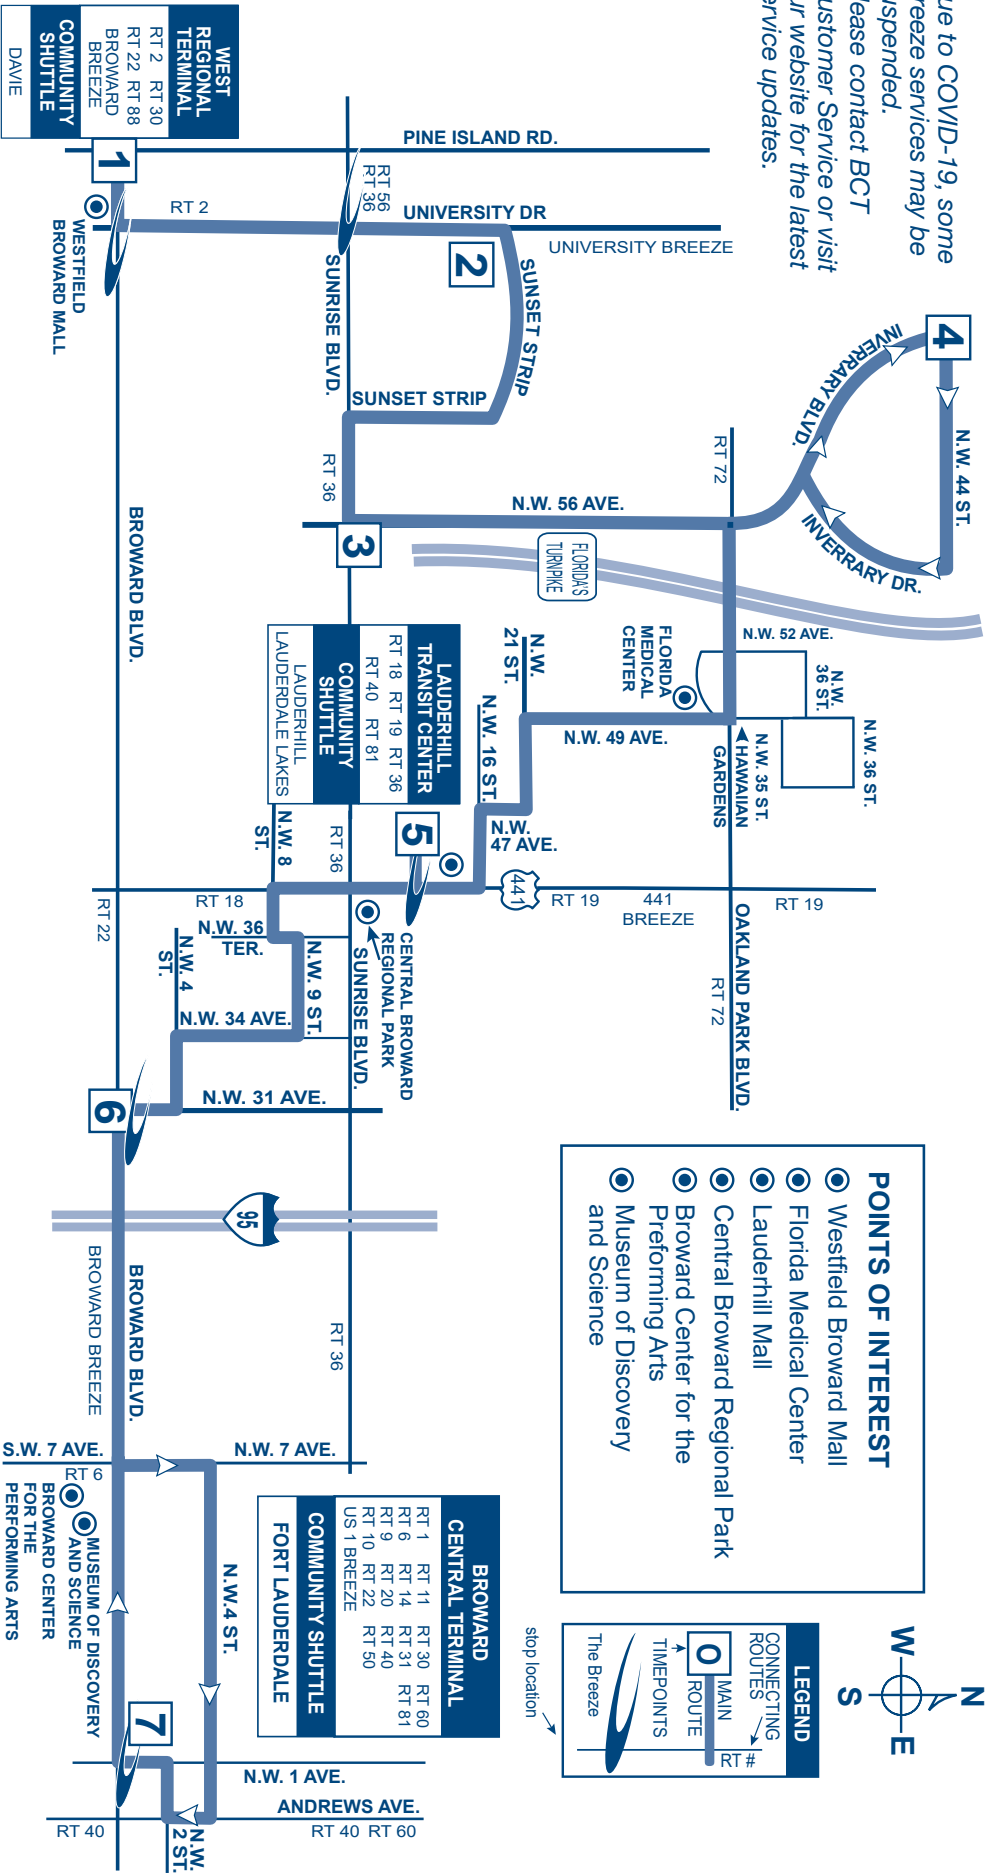

ROUTE 81

West Regional Terminal to
Broward Central Terminal

Due to COVID-19, some
Breeze services may be
suspended.
Please contact BCT
Customer Service or visit
our website for the latest
service updates.