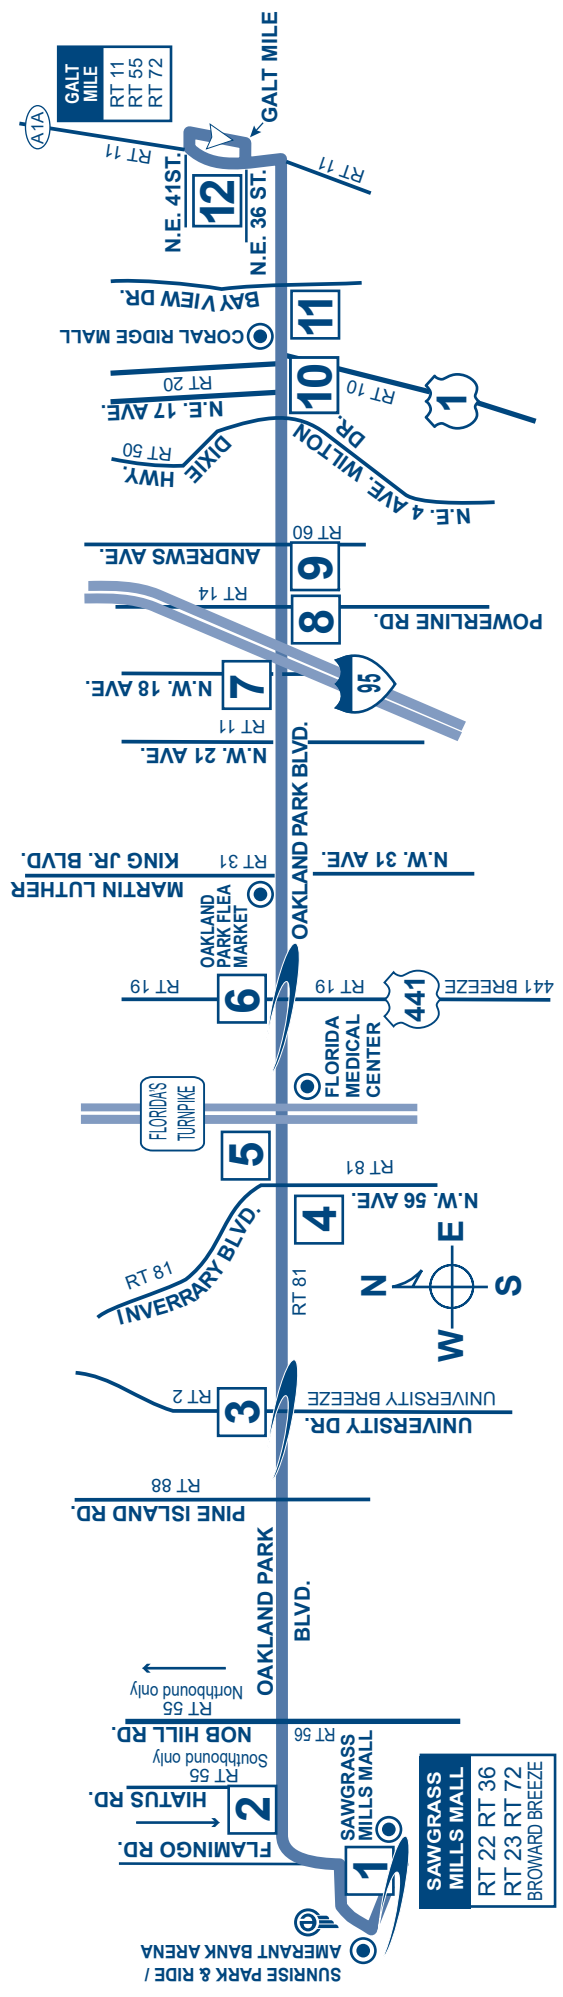

ROUTE 72

Sawgrass Mills Mall to Galt Mile
via Oakland Park Blvd

Due to COVID-19, some Breeze services may be suspended. Please contact BCT Customer Service or visit our website for the latest service updates.

1. **POINTS OF INTEREST**
2. Sawgrass Mills Mall
   - Amerant Bank Arena
   - Florida Medical Center
   - Oakland Park Flea Market
   - Coral Ridge Mall