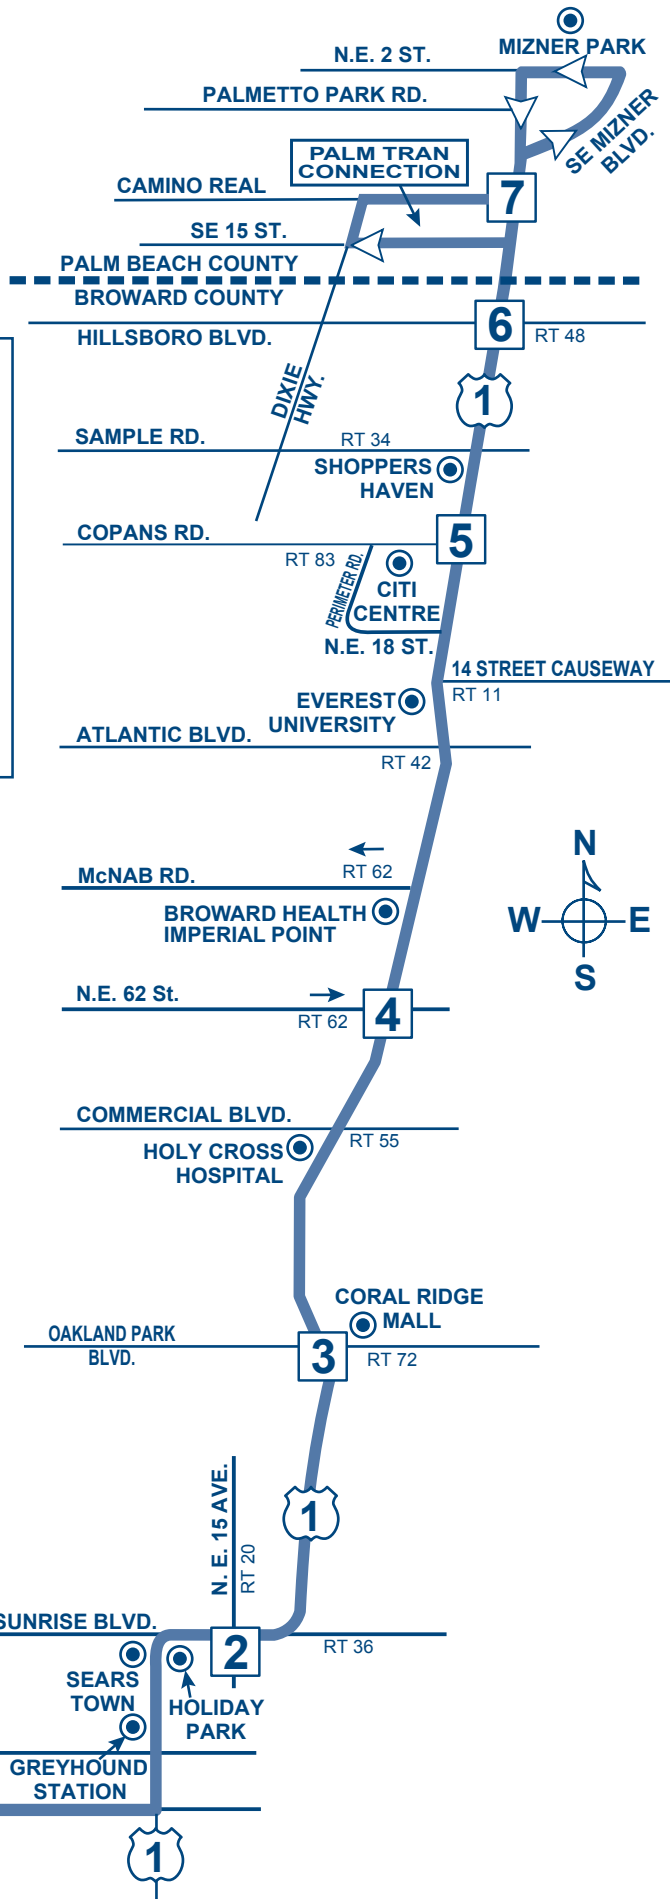

## POINTS OF INTEREST

- Coral Ridge Mall
- Mizner Park
- Pompano Citi Centre
- Sears Town
- Shoppers Haven
- Holy Cross Hospital
- Broward Health Imperial Point
- Everest University
- Holiday Park
- Greyhound Bus Terminal

**LEGEND**

CONNECTING ROUTES → RT #

○ MAIN ROUTE

↑ TIMEPOINTS

→ The Breeze stop location

BROWARD CENTRAL TERMINAL			
RT 1	RT 6	RT 9	RT 10
RT 11	RT 14	RT 20	RT 22
RT 30	RT 31	RT 40	RT 50
RT 60	RT 81		
COMMUNITY SHUTTLE			
FORT LAUDERDALE			