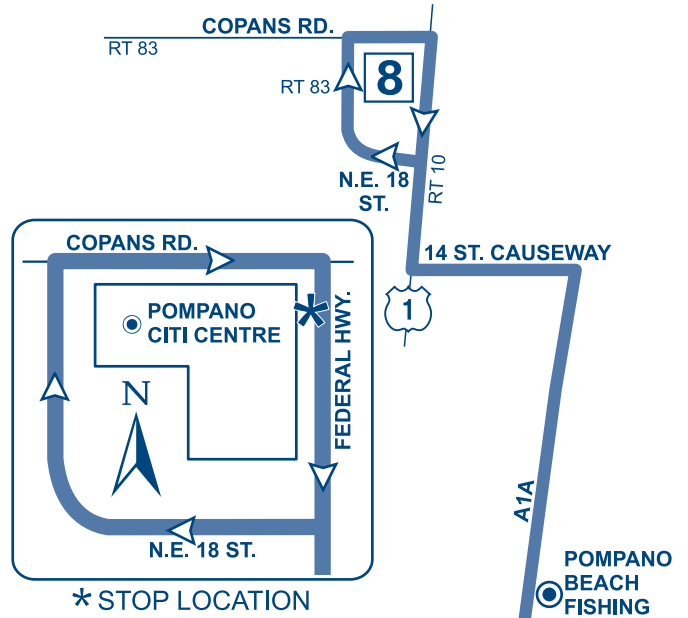

WESTBOUND

To Commercial Boulevard & Highway 441/S.R. 7

US 1 & COPANS RD	ATLANTIC BLVD & A1A	GALT MILE	A1A & LAS OLAS BLVD	BROWARD TERMINAL ARRIVAL	BROWARD TERMINAL DEPARTURE	SUNRISE BLVD & 27 AVE	OAKLAND PARK BLVD & 21 AVE	US 441 & COMMERCIAL BLVD
8	7	6	5	4	4	3	2	1
7:00a	7:11a	7:24a	7:38a	7:51a	8:01a	8:13a	8:22a	8:35a
7:50a	8:02a	8:14a	8:28a	8:41a	8:51a	9:03a	9:12a	9:25a
8:40a	8:52a	9:04a	9:18a	9:31a	9:41a	9:56a	10:06a	10:18a
9:30a	9:42a	9:54a	10:09a	10:21a	10:31a	10:46a	10:56a	11:09a
10:20a	10:31a	10:48a	11:03a	11:16a	11:26a	11:40a	11:50a	12:03p
11:10a	11:22a	11:43a	11:58a	12:11p	12:21p	12:34p	12:44p	12:56p
12:00p	12:13p	12:31p	12:51p	1:05p	1:15p	1:30p	1:40p	1:54p
12:50p	1:03p	1:21p	1:44p	2:01p	2:11p	2:27p	2:37p	2:53p
1:40p	1:51p	2:11p	2:34p	2:49p	2:59p	3:15p	3:24p	3:40p
2:30p	2:41p	3:03p	3:28p	3:43p	3:53p	4:09p	4:18p	4:34p
3:30p	3:43p	4:04p	4:24p	4:41p	4:51p	5:06p	5:15p	5:29p
4:30p	4:41p	4:57p	5:15p	5:32p	5:42p	5:56p	6:05p	6:17p
5:30p	5:42p	6:01p	6:26p	6:45p	6:55p	7:08p	7:17p	7:29p
6:25p	6:37p	6:56p	7:17p	7:34p	7:44p	7:56p	8:05p	8:17p
7:05p	7:16p	7:29p	7:47p	8:00p	8:10p	8:22p	8:31p	8:43pG
7:50p	8:01p	8:14p	8:28p	8:40p	8:50p	9:02p	9:11p	9:23pG

NUMBERS IN BOXES REFER TO TIME POINTS ON MAP

Times with the letter "G" after them indicate bus returns to garage.

ROUTE 11

Commercial Boulevard & U.S. 441/S.R.7 to Copans Road and U.S. 1

- POINTS OF INTEREST**
- Pompano Citi Centre
 - Shops of Las Olas
 - Sunshine Plaza
 - Kindred Hospital
 - Seventh Avenue Family Health Center
 - Broward College/FAU
 - Hugh Taylor Birch State Park
 - Anglin's Fishing Pier
 - Bonnet House
 - International Swimming Hall of Fame
 - Jungle Queen
 - Museum of Art
 - Pompano Beach Fishing Pier
 - Riverwalk
 - Stranahan House