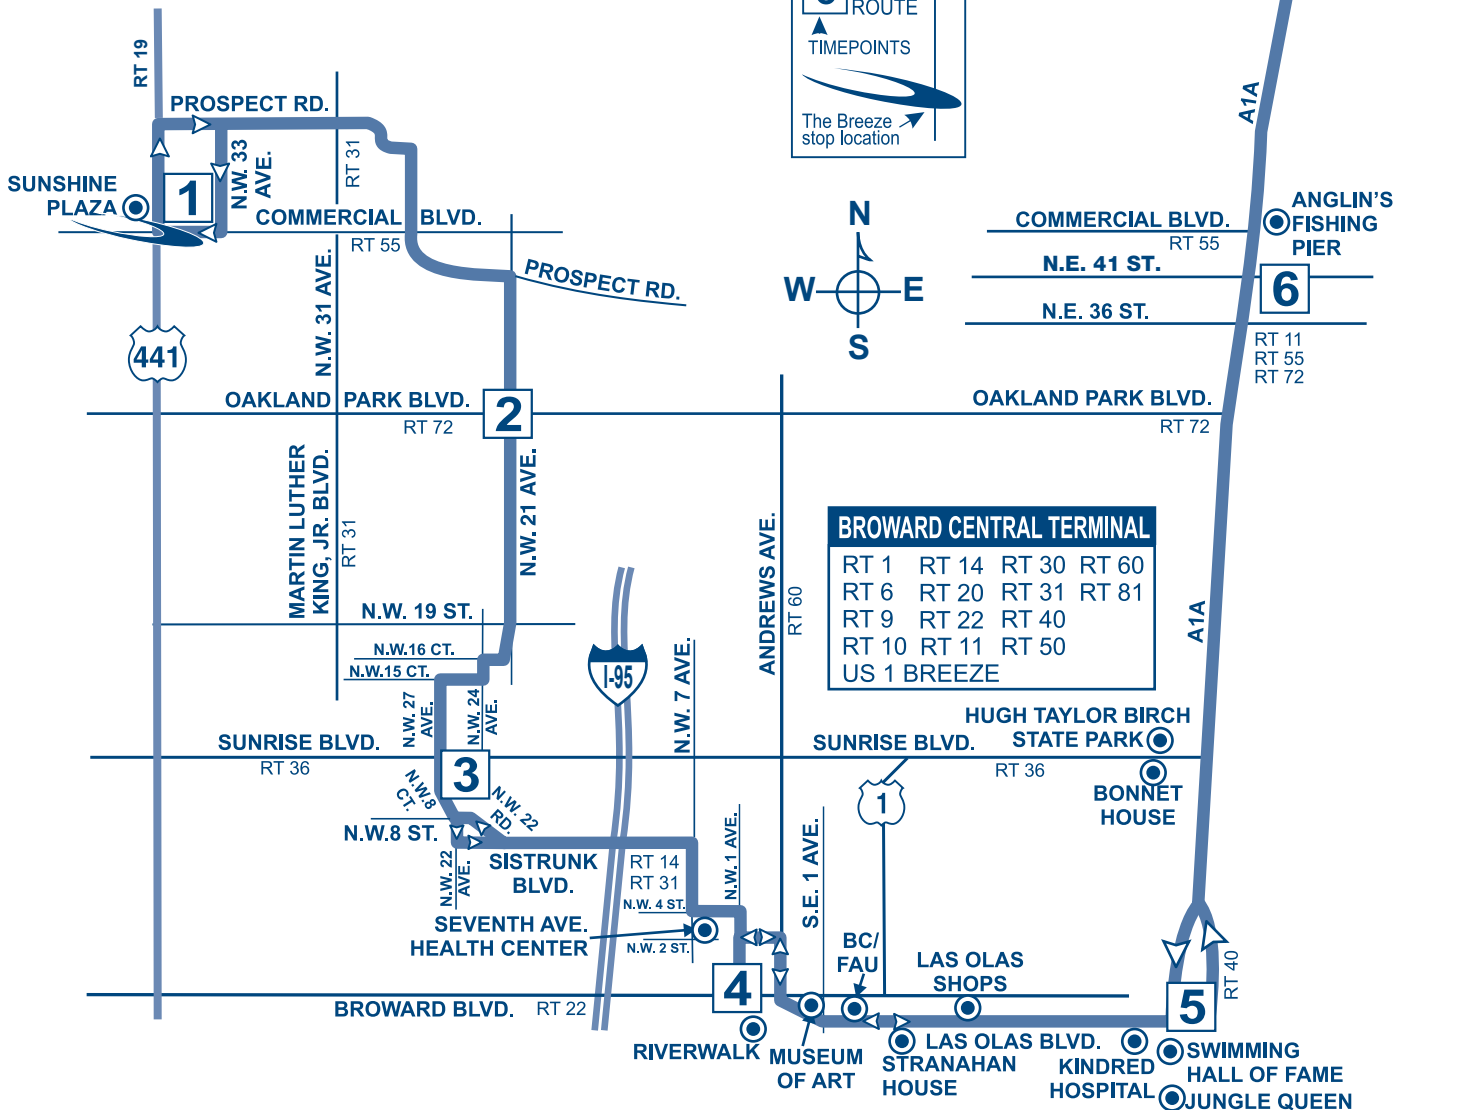

BROWARD CENTRAL TERMINAL

RT 1	RT 14	RT 30	RT 60
RT 6	RT 20	RT 31	RT 81
RT 9	RT 22	RT 40	
RT 10	RT 11	RT 50	
US 1 BREEZE