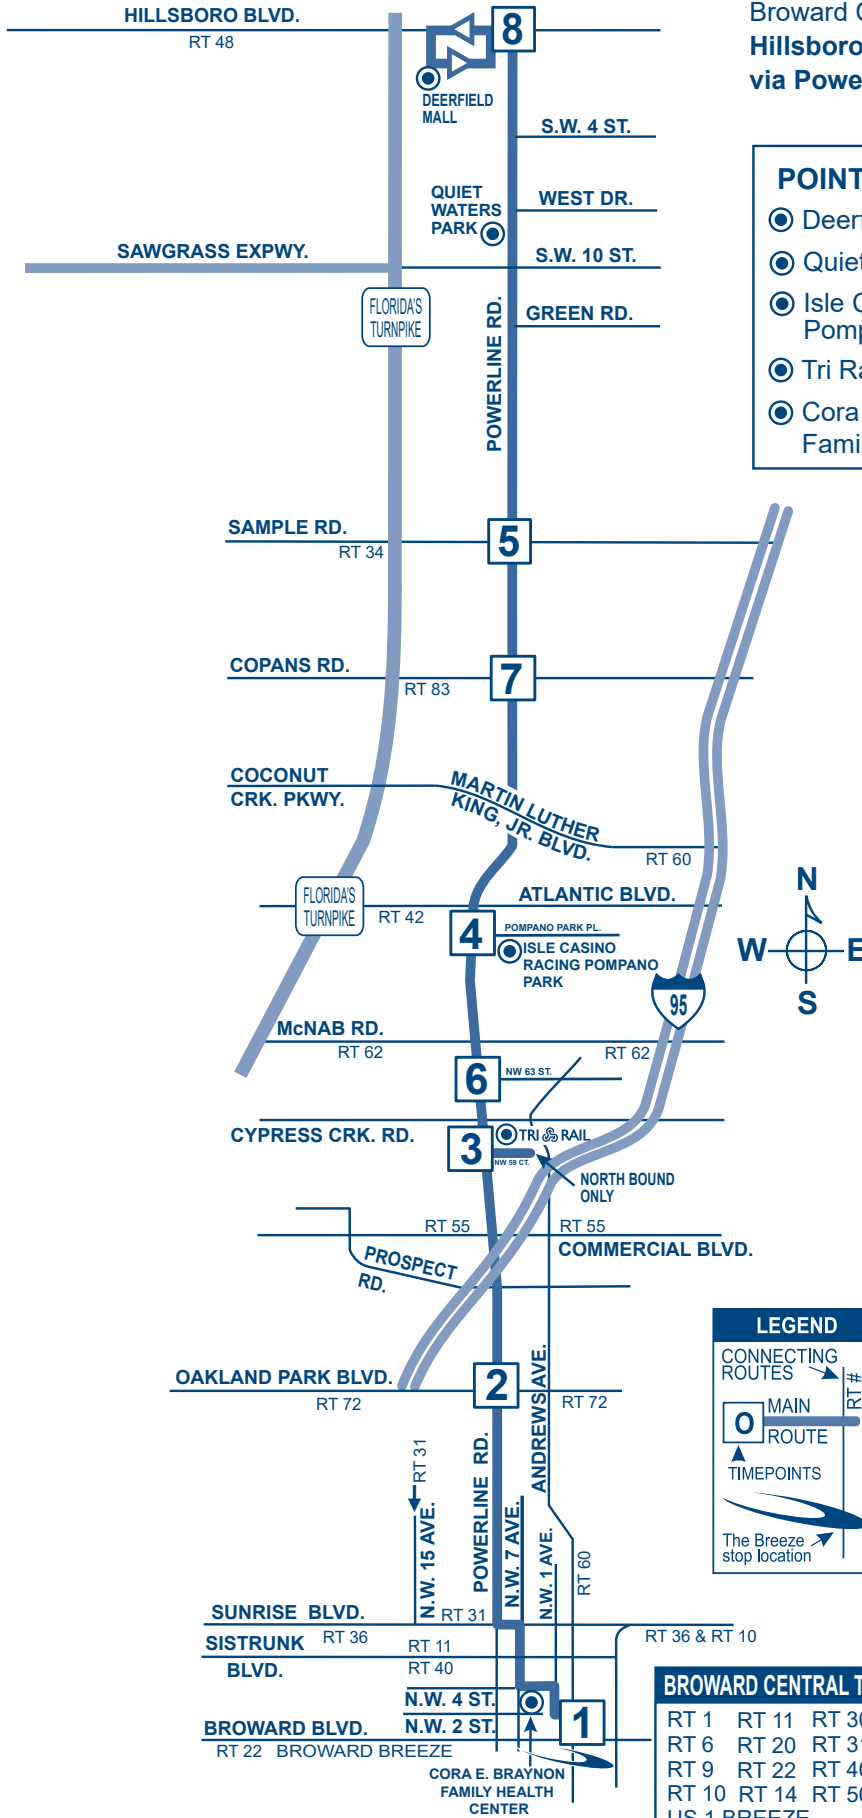

## SOUTHBOUND

To Broward Central Terminal

8	7	6	2	1
7:50a	8:05a	8:22a	8:32a	8:54a
8:30a	8:45a	9:02a	9:12a	9:34a
9:10a	9:25a	9:42a	9:52a	10:13a
9:50a	10:05a	10:23a	10:35a	10:56a
10:34a	10:50a	11:08a	11:20a	11:41a
11:14a	11:30a	11:48a	12:00p	12:21p
11:54a	12:10p	12:28p	12:40p	1:01p
12:34p	12:50p	1:08p	1:20p	1:41p
1:14p	1:30p	1:48p	2:00p	2:21p
1:54p	2:10p	2:28p	2:40p	3:01p
2:34p	2:50p	3:08p	3:20p	3:41p
3:14p	3:30p	3:48p	4:00p	4:21p
3:54p	4:10p	4:28p	4:40p	5:01p
4:37p	4:53p	5:11p	5:23p	5:45p
5:17p	5:33p	5:51p	6:03p	6:25p
5:57p	6:15p	6:33p	6:45p	7:06p
6:37p	6:55p	7:12p	7:22p	7:42p G
7:20p	7:34p	7:50p	8:00p	8:20p G

# ROUTE 14

Broward Central Terminal to Hillsboro Blvd.  
via Powerline Road.

- POINTS OF INTEREST**
- Deerfield Mall
  - Quiet Waters Park
  - Isle Casino Racing Pompano Park
  - Tri Rail
  - Cora E. Braynon Family Health Center

**LEGEND**

- CONNECTING ROUTES → RT #
- MAIN ROUTE →
- TIMEPOINTS →
- The Breeze stop location →

**BROWARD CENTRAL TERMINAL**

RT 1	RT 11	RT 30	RT 60
RT 6	RT 20	RT 31	RT 81
RT 9	RT 22	RT 40	
RT 10	RT 14	RT 50	
US 1 BREEZE			