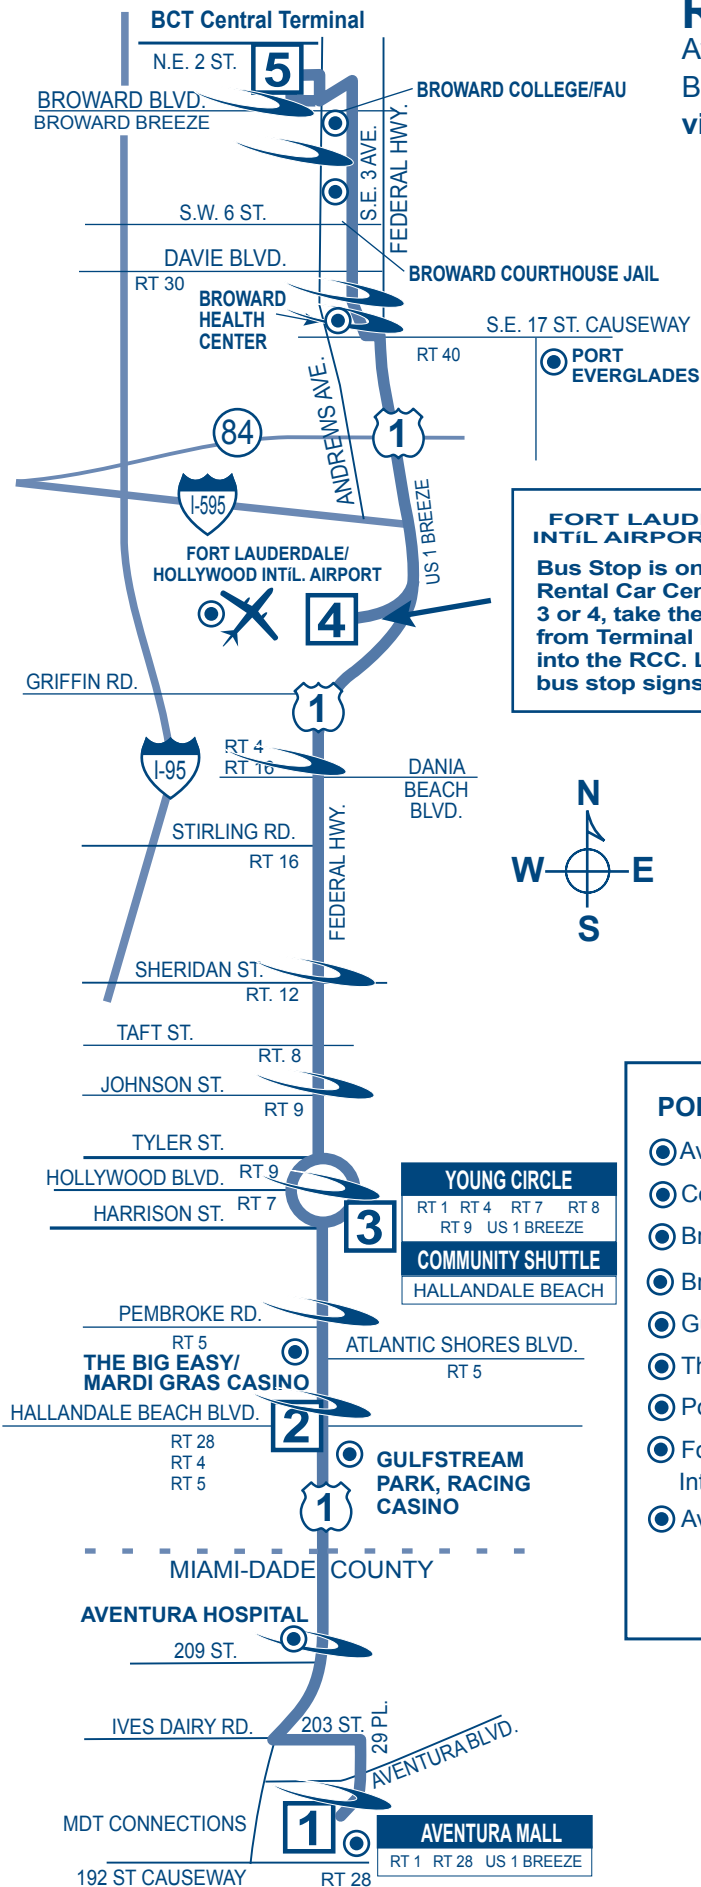

ROUTE 1

Aventura Mall to
Broward Central Terminal
via Federal Highway/US 1

BROWARD CENTRAL TERMINAL			
RT 1	RT 11	RT 30	RT 60
RT 6	RT 14	RT 31	RT 81
RT 9	RT 20	RT 40	
RT 10	RT 22	RT 50	
US 1 BREEZE			
COMMUNITY SHUTTLE			
FORT LAUDERDALE			

FORT LAUDERDALE/HOLLYWOOD INT'L AIRPORT TERMINAL COMPLEX
Bus Stop is on upper departure level at the Rental Car Center (RCC). From Terminal 2, 3 or 4, take the shuttle bus to the RCC; from Terminal 1, access moving sidewalk into the RCC. Look for BCT and Stop 7 bus stop signs.

1. **POINTS OF INTEREST**
2. Aventura Mall
   - Courthouse/Jail
   - Broward Health Medical Center
   - Broward College/FAU
   - Gulfstream Park Racing Casino
   - The Big Easy/Mardi Gras Casino
   - Port Everglades
   - Fort Lauderdale/Hollywood International Airport
   - Aventura Hospital

YOUNG CIRCLE			
RT 1	RT 4	RT 7	RT 8
RT 9	US 1 BREEZE		
COMMUNITY SHUTTLE			
HALLANDALE BEACH			

AVENTURA MALL			
RT 1	RT 28	US 1 BREEZE